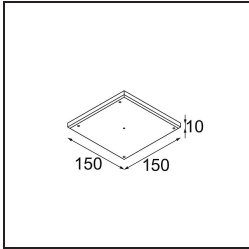

| |
|----------|
| Date |
| Customer |
| Project |
| Type |

Minude Recessed 56 1x IP54 LED 2700K Medium DE Bronze Brushed Anodised

Specifications

| | |
|---------------------------------|----------------------------------|
| Material | 13650082 |
| Light Source Type | LED |
| LED Type | BRIDGELUX V6 HD G7 |
| LED technology | LED COB |
| CRI | Min. 90 |
| Colour Temperature | 2700K |
| Lifetime | L80B20 @50,000 Hours |
| Lamp Included | Yes |
| Number of Light Sources | 1 |
| CIE flux code | 100 100 100 100 62 |
| Binning (SDCM) | 2 |
| Light Direction | Down |
| Optic | Lens |
| Measured beam angle (°) | 29.0 |
| Input Voltage | Constant Current Driver Required |
| Electrical Class | III |
| IP Rating | 54 |
| Glow wire rating (°C) | 960 |
| Indoor/Outdoor | Indoor |
| Application | Ceiling, Wall |
| Mounting | Recessed |
| Cut-out size (mm) | 51 |
| Mounting depth (mm) | 100.0 |
| Adjustability | Not Applicable |
| Distance to Lighted Object (m) | 0,1 |
| Primary Colour & Primary Finish | Bronze, Brushed Anodised |
| Gross weight (g) | 190.0 |
| Drive current (mA) | 350 500 |
| Min. forward voltage (Vf) | 14,8 15,2 |
| Max. forward voltage (Vf) | 18,0 18,6 |
| Connected load (W) | 5,7 8,5 |
| Delivered lumens (lm) | 442 596 |
| Efficacy (lm/W) | 78 70 |
| Glare rating | 1 1 |

TM30 & CRI diagram

Light distribution & beam diagram

Diagrams

Installation Accessories

11624030 Installation Housing 140x250x100x210

12292630 Gypsum Fibreboard 150x150

Choose a required accessory