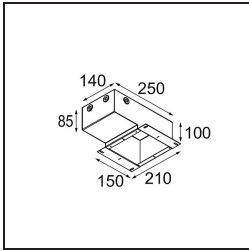

| |
|----------|
| Date |
| Customer |
| Project |
| Type |

Minude Recessed 56 1x IP54 LED 2700K Medium DE Bronze Brushed Anodised

Specifications

| | |
|---------------------------------|----------------------------------|
| Material | 13650082 |
| Light Source Type | LED |
| LED Type | BRIDGELUX V6 HD G7 |
| LED technology | LED COB |
| CRI | Min. 90 |
| Colour Temperature | 2700K |
| Lifetime | L80B20 @50,000 Hours |
| Lamp Included | Yes |
| Number of Light Sources | 1 |
| CIE flux code | 100 100 100 100 62 |
| Binning (SDCM) | 2 |
| Light Direction | Down |
| Optic | Lens |
| Measured beam angle (°) | 29.0 |
| Input Voltage | Constant Current Driver Required |
| Electrical Class | III |
| IP Rating | 54 |
| Glow wire rating (°C) | 960 |
| Indoor/Outdoor | Indoor |
| Application | Ceiling, Wall |
| Mounting | Recessed |
| Cut-out size (mm) | 51 |
| Mounting depth (mm) | 100.0 |
| Adjustability | Not Applicable |
| Distance to Lighted Object (m) | 0,1 |
| Primary Colour & Primary Finish | Bronze, Brushed Anodised |
| Gross weight (g) | 190.0 |
| Drive current (mA) | 350 500 |
| Min. forward voltage (Vf) | 14,8 15,2 |
| Max. forward voltage (Vf) | 18,0 18,6 |
| Connected load (W) | 5,7 8,5 |
| Delivered lumens (lm) | 442 596 |
| Efficacy (lm/W) | 78 70 |
| Glare rating | 1 1 |

TM30 & CRI diagram

Light distribution & beam diagram

Diagrams

Installation Accessories

11624030 Installation Housing 140x250x100x210

12292630 Gypsum Fibreboard 150x150

Choose a required accessory