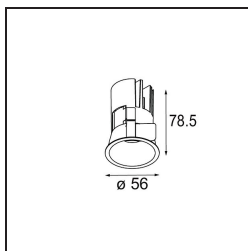

| |
|----------|
| Date |
| Customer |
| Project |
| Type |

Minude Recessed 56 1x IP54 LED 2700K Medium DE Bronze Brushed Anodised

Specifications

| | |
|---------------------------------|----------------------------------|
| Material | 13650082 |
| Light Source Type | LED |
| LED Type | BRIDGELUX V6 HD G7 |
| LED technology | LED COB |
| CRI | Min. 90 |
| Colour Temperature | 2700K |
| Lifetime | L80B20 @50,000 Hours |
| Lamp Included | Yes |
| Number of Light Sources | 1 |
| CIE flux code | 100 100 100 100 62 |
| Binning (SDCM) | 2 |
| Light Direction | Down |
| Optic | Lens |
| Measured beam angle (°) | 29.0 |
| Input Voltage | Constant Current Driver Required |
| Electrical Class | III |
| IP Rating | 54 |
| Glow wire rating (°C) | 960 |
| Indoor/Outdoor | Indoor |
| Application | Ceiling, Wall |
| Mounting | Recessed |
| Cut-out size (mm) | 51 |
| Mounting depth (mm) | 100.0 |
| Adjustability | Not Applicable |
| Distance to Lighted Object (m) | 0,1 |
| Primary Colour & Primary Finish | Bronze, Brushed Anodised |
| Gross weight (g) | 190.0 |
| Drive current (mA) | 350 500 |
| Min. forward voltage (Vf) | 14,8 15,2 |
| Max. forward voltage (Vf) | 18,0 18,6 |
| Connected load (W) | 5,7 8,5 |
| Delivered lumens (lm) | 442 596 |
| Efficacy (lm/W) | 78 70 |
| Glare rating | 1 1 |