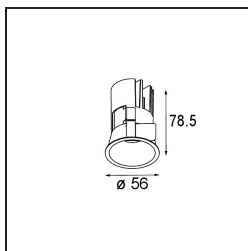

Date
Customer
Project
Type

Minude Recessed 56 1x IP54 LED 2700K Medium DE Silver Bronze Brushed Anodised

Specifications

Material	13650084
Light Source Type	LED
LED Type	BRIDGELUX V6 HD G7
LED technology	LED COB
CRI	Min. 90
Colour Temperature	2700K
Lifetime	L80B10 @50,000 Hours
Lamp Included	Yes
Number of Light Sources	1
CIE flux code	100 100 100 100 62
Binning (SDCM)	2
Light Direction	Down
Optic	Lens
Measured beam angle (°)	29.0
Input Voltage	Constant Current Driver Required
Electrical Class	III
IP Rating	54
Glow wire rating (°C)	960
Indoor/Outdoor	Indoor
Application	Ceiling, Wall
Mounting	Recessed
Cut-out size (mm)	ø51
Mounting depth (mm)	100.0
Adjustability	Not Applicable
Distance to Lighted Object (m)	0,1
Primary Colour & Primary Finish	Silver Bronze, Brushed Anodised
Gross weight (g)	190.0
Drive current (mA)	350 500
Min. forward voltage (Vf)	14,8 15,2
Max. forward voltage (Vf)	18,0 18,6
Connected load (W)	5,7 8,5
Luminous flux per lamp (lm)	446 602
Efficacy (lm/W)	78 71
Glare rating	3 4