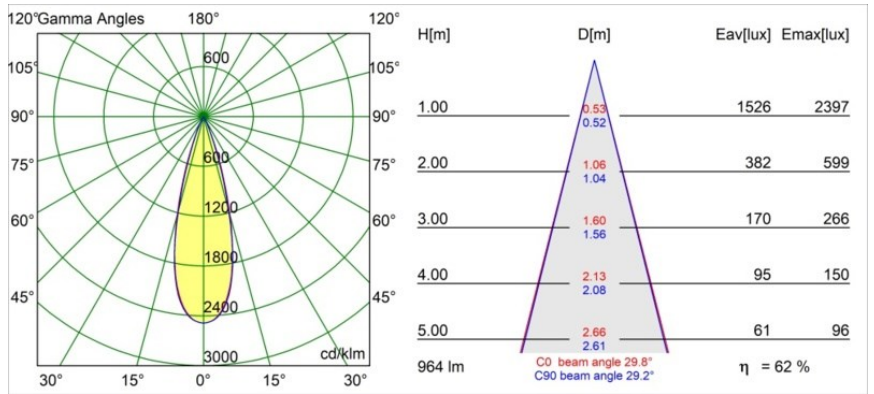

Light distribution & beam diagram