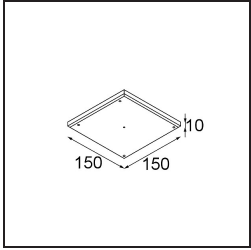

Date
Customer
Project
Type

Minude Recessed 56 1x IP54 LED 2700K Medium DE Silver Bronze Brushed Anodised

Specifications

Material	13650084
Light Source Type	LED
LED Type	BRIDGELUX V6 HD G7
LED technology	LED COB
CRI	Min. 90
Colour Temperature	2700K
Lifetime	L80B10 @50,000 Hours
Lamp Included	Yes
Number of Light Sources	1
CIE flux code	100 100 100 100 62
Binning (SDCM)	2
Light Direction	Down
Optic	Lens
Measured beam angle (°)	29.0
Input Voltage	Constant Current Driver Required
Electrical Class	III
IP Rating	54
Glow wire rating (°C)	960
Indoor/Outdoor	Indoor
Application	Ceiling, Wall
Mounting	Recessed
Cut-out size (mm)	ø51
Mounting depth (mm)	100.0
Adjustability	Not Applicable
Distance to Lighted Object (m)	0,1
Primary Colour & Primary Finish	Silver Bronze, Brushed Anodised
Gross weight (g)	190.0
Drive current (mA)	350 500
Min. forward voltage (Vf)	14,8 15,2
Max. forward voltage (Vf)	18,0 18,6
Connected load (W)	5,7 8,5
Luminous flux per lamp (lm)	446 602
Efficacy (lm/W)	78 71
Glare rating	3 4

TM30 & CRI diagram

Light distribution & beam diagram

Installation Accessories

12293830 Plaster Kit 51 1x

11624030 Installation Housing 140x250x100x210

12292630 Gypsum Fibreboard 150x150

Choose a required accessory