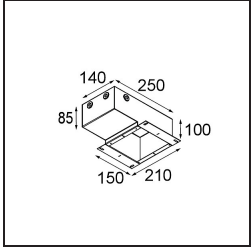

Date
Customer
Project
Type

Minude Recessed 56 1x IP54 LED 2700K Medium DE Silver Bronze Brushed Anodised

Specifications

Material	13650084
Light Source Type	LED
LED Type	BRIDGELUX V6 HD G7
LED technology	LED COB
CRI	Min. 90
Colour Temperature	2700K
Lifetime	L80B10 @50,000 Hours
Lamp Included	Yes
Number of Light Sources	1
CIE flux code	100 100 100 100 62
Binning (SDCM)	2
Light Direction	Down
Optic	Lens
Measured beam angle (°)	29.0
Input Voltage	Constant Current Driver Required
Electrical Class	III
IP Rating	54
Glow wire rating (°C)	960
Indoor/Outdoor	Indoor
Application	Ceiling, Wall
Mounting	Recessed
Cut-out size (mm)	ø51
Mounting depth (mm)	100.0
Adjustability	Not Applicable
Distance to Lighted Object (m)	0,1
Primary Colour & Primary Finish	Silver Bronze, Brushed Anodised
Gross weight (g)	190.0
Drive current (mA)	350 500
Min. forward voltage (Vf)	14,8 15,2
Max. forward voltage (Vf)	18,0 18,6
Connected load (W)	5,7 8,5
Luminous flux per lamp (lm)	446 602
Efficacy (lm/W)	78 71
Glare rating	3 4

TM30 & CRI diagram

Light distribution & beam diagram

Installation Accessories

12293830 Plaster Kit 51 1x

11624030 Installation Housing 140x250x100x210

12292630 Gypsum Fibreboard 150x150

Choose a required accessory