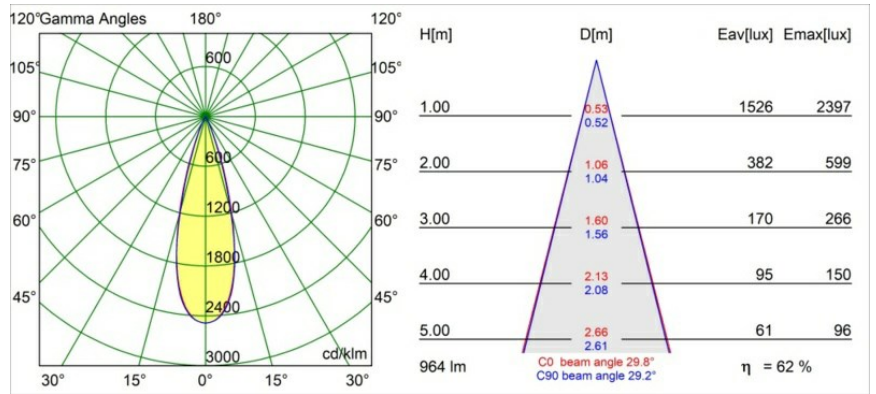

Light distribution & beam diagram