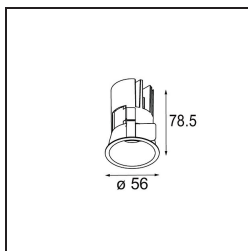

Date
Customer
Project
Type

Minude Recessed 56 1x IP54 LED 2700K Medium DE Silver Bronze Brushed Anodised

Specifications

Material	13650084
Light Source Type	LED
LED Type	BRIDGELUX V6 HD G7
LED technology	LED COB
CRI	Min. 90
Colour Temperature	2700K
Lifetime	L80B20 @50,000 Hours
Lamp Included	Yes
Number of Light Sources	1
CIE flux code	100 100 100 100 62
Binning (SDCM)	2
Light Direction	Down
Optic	Lens
Measured beam angle (°)	29.0
Input Voltage	Constant Current Driver Required
Electrical Class	III
IP Rating	54
Glow wire rating (°C)	960
Indoor/Outdoor	Indoor
Application	Ceiling, Wall
Mounting	Recessed
Cut-out size (mm)	ø51
Mounting depth (mm)	100.0
Adjustability	Not Applicable
Distance to Lighted Object (m)	0,1
Primary Colour & Primary Finish	Silver Bronze, Brushed Anodised
Gross weight (g)	190.0
Drive current (mA)	350 500
Min. forward voltage (Vf)	14,8 15,2
Max. forward voltage (Vf)	18,0 18,6
Connected load (W)	5,7 8,5
Delivered lumens (lm)	446 602
Efficacy (lm/W)	78 71
Glare rating	3 4