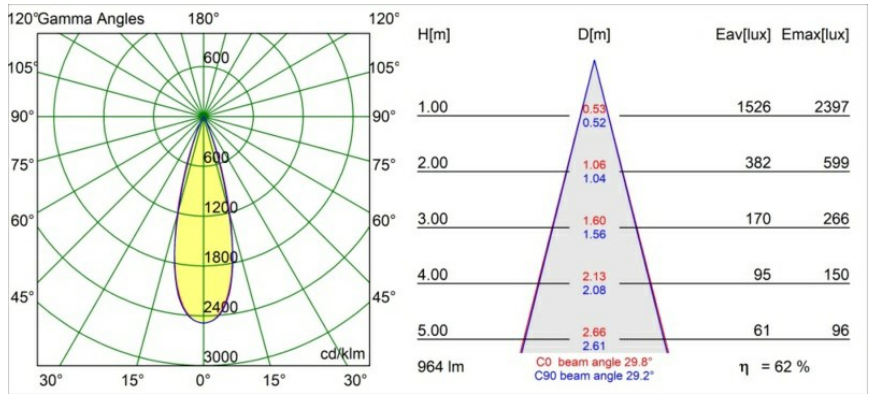

Light distribution & beam diagram