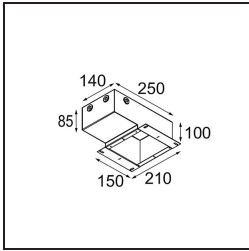

Date
Customer
Project
Type

Minude Recessed 56 1x IP54 LED 2700K Medium DE Silver Bronze Brushed Anodised

Specifications

Material	13650084
Light Source Type	LED
LED Type	BRIDGELUX V6 HD G7
LED technology	LED COB
CRI	Min. 90
Colour Temperature	2700K
Lifetime	L80B20 @50,000 Hours
Lamp Included	Yes
Number of Light Sources	1
CIE flux code	100 100 100 100 62
Binning (SDCM)	2
Light Direction	Down
Optic	Lens
Measured beam angle (°)	29.0
Input Voltage	Constant Current Driver Required
Electrical Class	III
IP Rating	54
Glow wire rating (°C)	960
Indoor/Outdoor	Indoor
Application	Ceiling, Wall
Mounting	Recessed
Cut-out size (mm)	ø51
Mounting depth (mm)	100.0
Adjustability	Not Applicable
Distance to Lighted Object (m)	0,1
Primary Colour & Primary Finish	Silver Bronze, Brushed Anodised
Gross weight (g)	190.0
Drive current (mA)	350 500
Min. forward voltage (Vf)	14,8 15,2
Max. forward voltage (Vf)	18,0 18,6
Connected load (W)	5,7 8,5
Delivered lumens (lm)	446 602
Efficacy (lm/W)	78 71
Glare rating	3 4

TM30 & CRI diagram

Light distribution & beam diagram

Diagrams

Installation Accessories

11624030 Installation Housing 140x250x100x210

12292630 Gypsum Fibreboard 150x150

Choose a required accessory