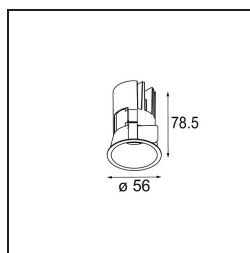

*Minude Recessed 56 lx IP54 LED 2700K Medium DE Silver Bronze Brushed Anodised*

**Specifications**

Material	13650084
Light Source Type	LED
LED Type	BRIDGELUX V6 HD G7
LED technology	LED COB
CRI	Min. 90
Colour Temperature	2700K
Lifetime	L80B10 @50,000 Hours
Lamp Included	Yes
Number of Light Sources	1
CIE flux code	100 100 100 100 62
Binning (SDCM)	2
Light Direction	Down
Optic	Lens
Measured beam angle (°)	29.0
Input Voltage	Constant Current Driver Required
Electrical Class	III
IP Rating	54
Glow wire rating (°C)	960
Indoor/Outdoor	Indoor
Application	Ceiling, Wall
Mounting	Recessed
Cut-out size (mm)	ø51
Mounting depth (mm)	100.0
Adjustability	Not Applicable
Distance to Lighted Object (m)	0,1
Primary Colour & Primary Finish	Silver Bronze, Brushed Anodised
Gross weight (g)	190.0
Drive current (mA)	350      500
Min. forward voltage (Vf)	14,8      15,2
Max. forward voltage (Vf)	18,0      18,6
Connected load (W)	5,7      8,5
Delivered lumens (lm)	446      602
Efficacy (lm/W)	78      71
Glare rating	3      4