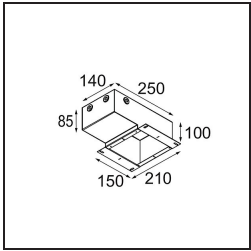

*Minude Recessed 56 lx IP54 LED 2700K Medium DE Silver Bronze Brushed Anodised*

**Specifications**

Material	13650084
Light Source Type	LED
LED Type	BRIDGELUX V6 HD G7
LED technology	LED COB
CRI	Min. 90
Colour Temperature	2700K
Lifetime	L80B10 @50,000 Hours
Lamp Included	Yes
Number of Light Sources	1
CIE flux code	100 100 100 100 62
Binning (SDCM)	2
Light Direction	Down
Optic	Lens
Measured beam angle (°)	29.0
Input Voltage	Constant Current Driver Required
Electrical Class	III
IP Rating	54
Glow wire rating (°C)	960
Indoor/Outdoor	Indoor
Application	Ceiling, Wall
Mounting	Recessed
Cut-out size (mm)	ø51
Mounting depth (mm)	100.0
Adjustability	Not Applicable
Distance to Lighted Object (m)	0,1
Primary Colour & Primary Finish	Silver Bronze, Brushed Anodised
Gross weight (g)	190.0
Drive current (mA)	350      500
Min. forward voltage (Vf)	14,8      15,2
Max. forward voltage (Vf)	18,0      18,6
Connected load (W)	5,7      8,5
Delivered lumens (lm)	446      602
Efficacy (lm/W)	78      71
Glare rating	3      4

**TM30 & CRI diagram**

**Light distribution & beam diagram**

**Installation Accessories**

**11624030** Installation Housing 140x250x100x210

**12292630** Gypsum Fibreboard 150x150

Choose a required accessory