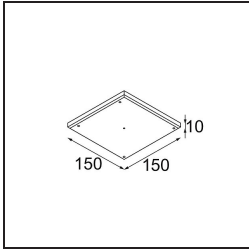

Date
Customer
Project
Type

Minude Recessed 56 1x IP54 LED 2700K Medium DE Silver Bronze Brushed Anodised

Specifications

Material	13650084
Light Source Type	LED
LED Type	BRIDGELUX V6 HD G7
LED technology	LED COB
CRI	Min. 90
Colour Temperature	2700K
Lifetime	L80B20 @50,000 Hours
Lamp Included	Yes
Number of Light Sources	1
CIE flux code	100 100 100 100 62
Binning (SDCM)	2
Light Direction	Down
Optic	Lens
Measured beam angle (°)	29.0
Input Voltage	Constant Current Driver Required
Electrical Class	III
IP Rating	54
Glow wire rating (°C)	960
Indoor/Outdoor	Indoor
Application	Ceiling, Wall
Mounting	Recessed
Cut-out size (mm)	ø51
Mounting depth (mm)	100.0
Adjustability	Not Applicable
Distance to Lighted Object (m)	0,1
Primary Colour & Primary Finish	Silver Bronze, Brushed Anodised
Gross weight (g)	190.0
Drive current (mA)	350 500
Min. forward voltage (Vf)	14,8 15,2
Max. forward voltage (Vf)	18,0 18,6
Connected load (W)	5,7 8,5
Delivered lumens (lm)	446 602
Efficacy (lm/W)	78 71
Glare rating	3 4

TM30 & CRI diagram

Light distribution & beam diagram

Installation Accessories

11624030 Installation Housing 140x250x100x210

12292630 Gypsum Fibreboard 150x150

Choose a required accessory