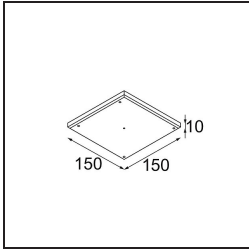

Date
Customer
Project
Type

Minude Recessed 56 1x IP54 LED 2700K Medium DE Silver Bronze Brushed Anodised

Specifications

Material	13650084
Light Source Type	LED
LED Type	BRIDGELUX V6 HD G7
LED technology	LED COB
CRI	Min. 90
Colour Temperature	2700K
Lifetime	L80B20 @50,000 Hours
Lamp Included	Yes
Number of Light Sources	1
CIE flux code	100 100 100 100 62
Binning (SDCM)	2
Light Direction	Down
Optic	Lens
Measured beam angle (°)	29.0
Input Voltage	Constant Current Driver Required
Electrical Class	III
IP Rating	54
Glow wire rating (°C)	960
Indoor/Outdoor	Indoor
Application	Ceiling, Wall
Mounting	Recessed
Cut-out size (mm)	ø51
Mounting depth (mm)	100.0
Adjustability	Not Applicable
Distance to Lighted Object (m)	0,1
Primary Colour & Primary Finish	Silver Bronze, Brushed Anodised
Gross weight (g)	190.0
Drive current (mA)	350 500
Min. forward voltage (Vf)	14,8 15,2
Max. forward voltage (Vf)	18,0 18,6
Connected load (W)	5,7 8,5
Delivered lumens (lm)	446 602
Efficacy (lm/W)	78 71
Glare rating	3 4

TM30 & CRI diagram

Light distribution & beam diagram

Diagrams

Installation Accessories

11624030 Installation Housing 140x250x100x210

12292630 Gypsum Fibreboard 150x150

Choose a required accessory