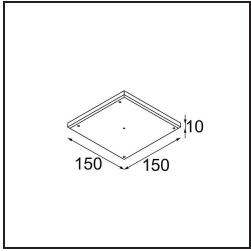

*Minude Recessed 56 lx IP54 LED 2700K Medium DE Silver Bronze Brushed Anodised*

**Specifications**

Material	13650084
Light Source Type	LED
LED Type	BRIDGELUX V6 HD G7
LED technology	LED COB
CRI	Min. 90
Colour Temperature	2700K
Lifetime	L80B10 @50,000 Hours
Lamp Included	Yes
Number of Light Sources	1
CIE flux code	100 100 100 100 62
Binning (SDCM)	2
Light Direction	Down
Optic	Lens
Measured beam angle (°)	29.0
Input Voltage	Constant Current Driver Required
Electrical Class	III
IP Rating	54
Glow wire rating (°C)	960
Indoor/Outdoor	Indoor
Application	Ceiling, Wall
Mounting	Recessed
Cut-out size (mm)	ø51
Mounting depth (mm)	100.0
Adjustability	Not Applicable
Distance to Lighted Object (m)	0,1
Primary Colour & Primary Finish	Silver Bronze, Brushed Anodised
Gross weight (g)	190.0
Drive current (mA)	350      500
Min. forward voltage (Vf)	14,8      15,2
Max. forward voltage (Vf)	18,0      18,6
Connected load (W)	5,7      8,5
Delivered lumens (lm)	446      602
Efficacy (lm/W)	78      71
Glare rating	3      4

**TM30 & CRI diagram**

**Light distribution & beam diagram**

**Installation Accessories**

**11624030** Installation Housing 140x250x100x210

**12292630** Gypsum Fibreboard 150x150

Choose a required accessory