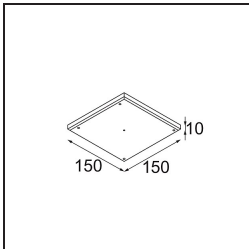

12292630 Gypsum Fibreboard 150x150

Choose a required accessory