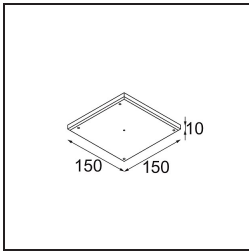

Date
Customer
Project
Type

Minude Recessed 56 1x IP54 LED 2700K Medium DE Champagne Brushed Anodised

Specifications

Material	13650041
Light Source Type	LED
LED Type	BRIDGELUX V6 HD G7
LED technology	LED COB
CRI	Min. 90
Colour Temperature	2700K
Lifetime	L80B10 @50,000 Hours
Lamp Included	Yes
Number of Light Sources	1
CIE flux code	99 100 100 100 62
Binning (SDCM)	2
Light Direction	Down
Optic	Lens
Measured beam angle (°)	29.0
Input Voltage	Constant Current Driver Required
Electrical Class	III
IP Rating	54
Glow wire rating (°C)	960
Indoor/Outdoor	Indoor
Application	Ceiling, Wall
Mounting	Recessed
Cut-out size (mm)	ø51
Mounting depth (mm)	100.0
Adjustability	Not Applicable
Distance to Lighted Object (m)	0,1
Primary Colour & Primary Finish	Champagne, Brushed Anodised
Gross weight (g)	190.0
Drive current (mA)	350 500
Min. forward voltage (Vf)	14.8 15.2
Max. forward voltage (Vf)	18.0 18.6
Connected load (W)	5.7 8.5
Luminous flux per lamp (lm)	445 600
Efficacy (lm/W)	78 71
Glare rating	5 6

TM30 & CRI diagram

Light distribution & beam diagram

Installation Accessories

12293830 Plaster Kit 51 1x

11624030 Installation Housing 140x250x100x210

12292630 Gypsum Fibreboard 150x150

Choose a required accessory