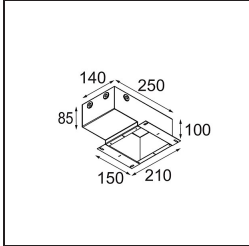

Date
Customer
Project
Type

Minude Recessed 56 1x IP54 LED 2700K Medium DE Champagne Brushed Anodised

Specifications

Material	13650041
Light Source Type	LED
LED Type	BRIDGELUX V6 HD G7
LED technology	LED COB
CRI	Min. 90
Colour Temperature	2700K
Lifetime	L80B10 @50,000 Hours
Lamp Included	Yes
Number of Light Sources	1
CIE flux code	99 100 100 100 62
Binning (SDCM)	2
Light Direction	Down
Optic	Lens
Measured beam angle (°)	29.0
Input Voltage	Constant Current Driver Required
Electrical Class	III
IP Rating	54
Glow wire rating (°C)	960
Indoor/Outdoor	Indoor
Application	Ceiling, Wall
Mounting	Recessed
Cut-out size (mm)	ø51
Mounting depth (mm)	100.0
Adjustability	Not Applicable
Distance to Lighted Object (m)	0,1
Primary Colour & Primary Finish	Champagne, Brushed Anodised
Gross weight (g)	190.0
Drive current (mA)	350 500
Min. forward voltage (Vf)	14.8 15.2
Max. forward voltage (Vf)	18.0 18.6
Connected load (W)	5.7 8.5
Luminous flux per lamp (lm)	445 600
Efficacy (lm/W)	78 71
Glare rating	5 6

TM30 & CRI diagram

Light distribution & beam diagram

Installation Accessories

12293830 Plaster Kit 51 1x

11624030 Installation Housing 140x250x100x210

12292630 Gypsum Fibreboard 150x150

Choose a required accessory