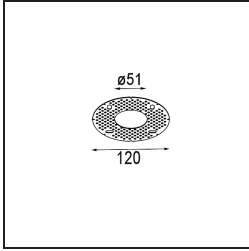

Date
Customer
Project
Type

Minude Recessed 56 1x IP54 LED 2700K Medium DE Champagne Brushed Anodised

Specifications

Material	13650041
Light Source Type	LED
LED Type	BRIDGELUX V6 HD G7
LED technology	LED COB
CRI	Min. 90
Colour Temperature	2700K
Lifetime	L80B10 @50,000 Hours
Lamp Included	Yes
Number of Light Sources	1
CIE flux code	99 100 100 100 62
Binning (SDCM)	2
Light Direction	Down
Optic	Lens
Measured beam angle (°)	29.0
Input Voltage	Constant Current Driver Required
Electrical Class	III
IP Rating	54
Glow wire rating (°C)	960
Indoor/Outdoor	Indoor
Application	Ceiling, Wall
Mounting	Recessed
Cut-out size (mm)	ø51
Mounting depth (mm)	100.0
Adjustability	Not Applicable
Distance to Lighted Object (m)	0,1
Primary Colour & Primary Finish	Champagne, Brushed Anodised
Gross weight (g)	190.0
Drive current (mA)	350 500
Min. forward voltage (Vf)	14.8 15.2
Max. forward voltage (Vf)	18.0 18.6
Connected load (W)	5.7 8.5
Luminous flux per lamp (lm)	445 600
Efficacy (lm/W)	78 71
Glare rating	5 6

TM30 & CRI diagram

Light distribution & beam diagram

Installation Accessories

12293830 Plaster Kit 51 1x

11624030 Installation Housing 140x250x100x210

12292630 Gypsum Fibreboard 150x150

Choose a required accessory