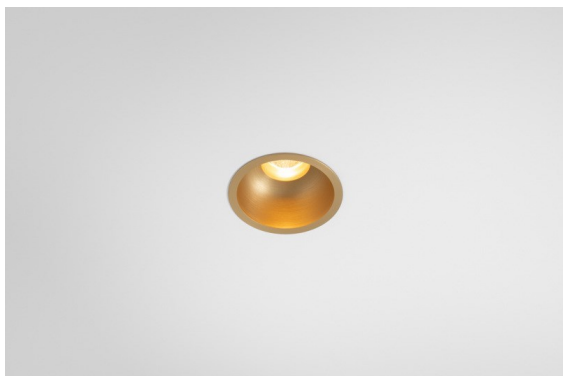

Date
Customer
Project
Type

Minude Recessed 56 1x IP54 LED 2700K Medium DE Champagne Brushed Anodised

Specifications

Material	13650041
Light Source Type	LED
LED Type	BRIDGELUX V6 HD G7
LED technology	LED COB
CRI	Min. 90
Colour Temperature	2700K
Lifetime	L80B10 @50,000 Hours
Lamp Included	Yes
Number of Light Sources	1
CIE flux code	99 100 100 100 62
Binning (SDCM)	2
Light Direction	Down
Optic	Lens
Measured beam angle (°)	29.0
Input Voltage	Constant Current Driver Required
Electrical Class	III
IP Rating	54
Glow wire rating (°C)	960
Indoor/Outdoor	Indoor
Application	Ceiling, Wall
Mounting	Recessed
Cut-out size (mm)	ø51
Mounting depth (mm)	100.0
Adjustability	Not Applicable
Distance to Lighted Object (m)	0,1
Primary Colour & Primary Finish	Champagne, Brushed Anodised
Gross weight (g)	190.0
Drive current (mA)	350 500
Min. forward voltage (Vf)	14.8 15.2
Max. forward voltage (Vf)	18.0 18.6
Connected load (W)	5.7 8.5
Luminous flux per lamp (lm)	445 600
Efficacy (lm/W)	78 71
Glare rating	5 6

Minude's yogic flexibility will surprise you about as much as its bare, cylindrical design. Express a refined and minimalistic look & feel on walls, on high or low ceilings. Try more than one Minude on our Pista track or on our redesigned Modupoint LED. Its long string of colours and miniature size will make a big impression.