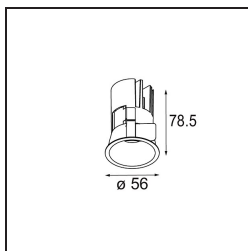

Date
Customer
Project
Type

Minude Recessed 56 1x IP54 LED 2700K Medium DE Champagne Brushed Anodised

Specifications

Material	13650041
Light Source Type	LED
LED Type	BRIDGELUX V6 HD G7
LED technology	LED COB
CRI	Min. 90
Colour Temperature	2700K
Lifetime	L80B10 @50,000 Hours
Lamp Included	Yes
Number of Light Sources	1
CIE flux code	99 100 100 100 62
Binning (SDCM)	2
Light Direction	Down
Optic	Lens
Measured beam angle (°)	29.0
Input Voltage	Constant Current Driver Required
Electrical Class	III
IP Rating	54
Glow wire rating (°C)	960
Indoor/Outdoor	Indoor
Application	Ceiling, Wall
Mounting	Recessed
Cut-out size (mm)	ø51
Mounting depth (mm)	100.0
Adjustability	Not Applicable
Distance to Lighted Object (m)	0,1
Primary Colour & Primary Finish	Champagne, Brushed Anodised
Gross weight (g)	190.0
Drive current (mA)	350 500
Min. forward voltage (Vf)	14.8 15.2
Max. forward voltage (Vf)	18.0 18.6
Connected load (W)	5.7 8.5
Luminous flux per lamp (lm)	445 600
Efficacy (lm/W)	78 71
Glare rating	5 6