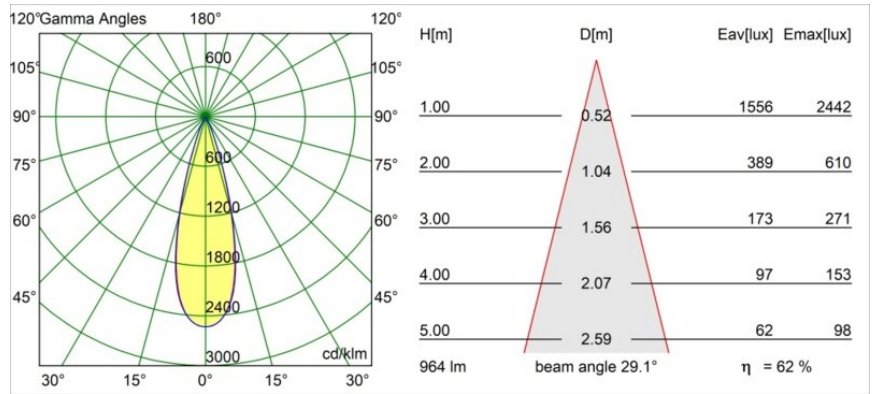

Light distribution & beam diagram