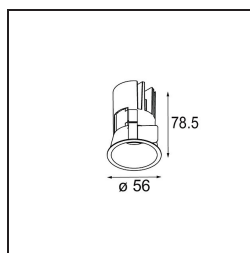

Date
Customer
Project
Type

Minude Recessed 56 1x IP54 LED 2700K Medium DE Champagne Brushed Anodised

Specifications

Material	13650041
Light Source Type	LED
LED Type	BRIDGELUX V6 HD G7
LED technology	LED COB
CRI	Min. 90
Colour Temperature	2700K
Lifetime	L80B10 @50,000 Hours
Lamp Included	Yes
Number of Light Sources	1
CIE flux code	99 100 100 100 62
Binning (SDCM)	2
Light Direction	Down
Optic	Lens
Measured beam angle (°)	29.0
Input Voltage	Constant Current Driver Required
Electrical Class	III
IP Rating	54
Glow wire rating (°C)	960
Indoor/Outdoor	Indoor
Application	Ceiling, Wall
Mounting	Recessed
Cut-out size (mm)	ø51
Mounting depth (mm)	100.0
Adjustability	Not Applicable
Distance to Lighted Object (m)	0,1
Primary Colour & Primary Finish	Champagne, Brushed Anodised
Gross weight (g)	190.0
Drive current (mA)	350 500
Min. forward voltage (Vf)	14,8 15,2
Max. forward voltage (Vf)	18,0 18,6
Connected load (W)	5,7 8,5
Delivered lumens (lm)	445 600
Efficacy (lm/W)	78 71
Glare rating	5 6