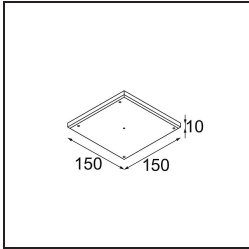

Specifications

Material	13650041
Light Source Type	LED
LED Type	BRIDGELUX V6 HD G7
LED technology	LED COB
CRI	Min. 90
Colour Temperature	2700K
Lifetime	L80B20 @50,000 Hours
Lamp Included	Yes
Number of Light Sources	1
CIE flux code	99 100 100 100 62
Binning (SDCM)	2
Light Direction	Down
Optic	Lens
Measured beam angle (°)	29.0
Input Voltage	Constant Current Driver Required
Electrical Class	III
IP Rating	54
Glow wire rating (°C)	960
Indoor/Outdoor	Indoor
Application	Ceiling, Wall
Mounting	Recessed
Cut-out size (mm)	ø51
Mounting depth (mm)	100.0
Adjustability	Not Applicable
Distance to Lighted Object (m)	0,1
Primary Colour & Primary Finish	Champagne, Brushed Anodised
Gross weight (g)	190.0
Drive current (mA)	350 500
Min. forward voltage (Vf)	14,8 15,2
Max. forward voltage (Vf)	18,0 18,6
Connected load (W)	5,7 8,5
Delivered lumens (lm)	445 600
Efficacy (lm/W)	78 71
Glare rating	5 6

TM30 & CRI diagram

Light distribution & beam diagram

Diagrams

Installation Accessories

11624030 Installation Housing 140x250x100x210

12292630 Gypsum Fibreboard 150x150

Choose a required accessory