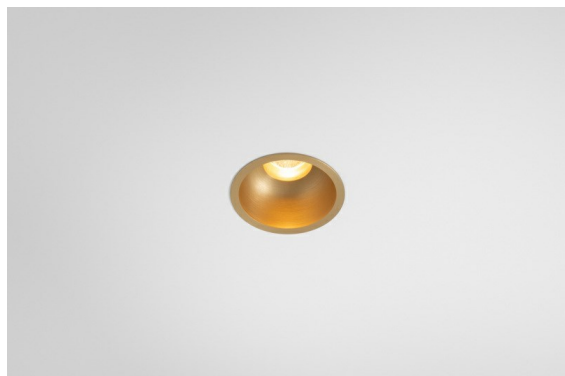

Date
Customer
Project
Type

Minude Recessed 56 1x IP54 LED 2700K Medium DE Champagne Brushed Anodised

Specifications

Material	13650041
Light Source Type	LED
LED Type	BRIDGELUX V6 HD G7
LED technology	LED COB
CRI	Min. 90
Colour Temperature	2700K
Lifetime	L80B20 @50,000 Hours
Lamp Included	Yes
Number of Light Sources	1
CIE flux code	99 100 100 100 62
Binning (SDCM)	2
Light Direction	Down
Optic	Lens
Measured beam angle (°)	29.0
Input Voltage	Constant Current Driver Required
Electrical Class	III
IP Rating	54
Glow wire rating (°C)	960
Indoor/Outdoor	Indoor
Application	Ceiling, Wall
Mounting	Recessed
Cut-out size (mm)	ø51
Mounting depth (mm)	100.0
Adjustability	Not Applicable
Distance to Lighted Object (m)	0,1
Primary Colour & Primary Finish	Champagne, Brushed Anodised
Gross weight (g)	190.0
Drive current (mA)	350 500
Min. forward voltage (Vf)	14,8 15,2
Max. forward voltage (Vf)	18,0 18,6
Connected load (W)	5,7 8,5
Delivered lumens (lm)	445 600
Efficacy (lm/W)	78 71
Glare rating	5 6

Minude's yogic flexibility will surprise you about as much as its bare, cylindrical design. Express a refined and minimalistic look & feel on walls, on high or low ceilings. Try more than one Minude on our Pista track or on our redesigned Modupoint LED. Its long string of colours and miniature size will make a big impression.