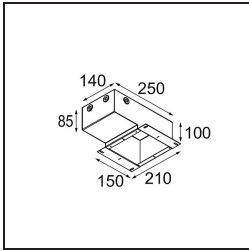

Specifications

Material	13650041
Light Source Type	LED
LED Type	BRIDGELUX V6 HD G7
LED technology	LED COB
CRI	Min. 90
Colour Temperature	2700K
Lifetime	L80B20 @50,000 Hours
Lamp Included	Yes
Number of Light Sources	1
CIE flux code	99 100 100 100 62
Binning (SDCM)	2
Light Direction	Down
Optic	Lens
Measured beam angle (°)	29.0
Input Voltage	Constant Current Driver Required
Electrical Class	III
IP Rating	54
Glow wire rating (°C)	960
Indoor/Outdoor	Indoor
Application	Ceiling, Wall
Mounting	Recessed
Cut-out size (mm)	ø51
Mounting depth (mm)	100.0
Adjustability	Not Applicable
Distance to Lighted Object (m)	0,1
Primary Colour & Primary Finish	Champagne, Brushed Anodised
Gross weight (g)	190.0
Drive current (mA)	350 500
Min. forward voltage (Vf)	14,8 15,2
Max. forward voltage (Vf)	18,0 18,6
Connected load (W)	5,7 8,5
Delivered lumens (lm)	445 600
Efficacy (lm/W)	78 71
Glare rating	5 6

TM30 & CRI diagram

Light distribution & beam diagram

Diagrams

Installation Accessories

11624030 Installation Housing 140x250x100x210

12292630 Gypsum Fibreboard 150x150

Choose a required accessory