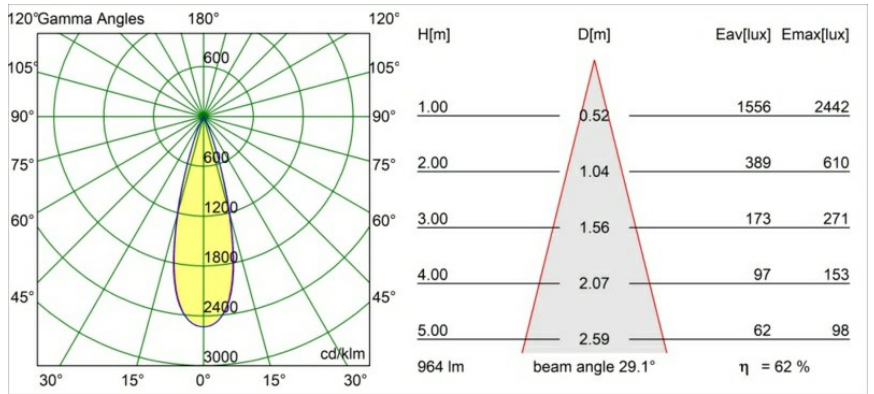

Light distribution & beam diagram