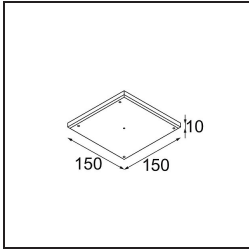

Date
Customer
Project
Type

Minude Recessed 56 1x IP54 LED 2700K Medium DE Champagne Brushed Anodised

Specifications

Material	13650041
Light Source Type	LED
LED Type	BRIDGELUX V6 HD G7
LED technology	LED COB
CRI	Min. 90
Colour Temperature	2700K
Lifetime	L80B20 @50,000 Hours
Lamp Included	Yes
Number of Light Sources	1
CIE flux code	99 100 100 100 62
Binning (SDCM)	2
Light Direction	Down
Optic	Lens
Measured beam angle (°)	29.0
Input Voltage	Constant Current Driver Required
Electrical Class	III
IP Rating	54
Glow wire rating (°C)	960
Indoor/Outdoor	Indoor
Application	Ceiling, Wall
Mounting	Recessed
Cut-out size (mm)	ø51
Mounting depth (mm)	100.0
Adjustability	Not Applicable
Distance to Lighted Object (m)	0,1
Primary Colour & Primary Finish	Champagne, Brushed Anodised
Gross weight (g)	190.0
Drive current (mA)	350 500
Min. forward voltage (Vf)	14,8 15,2
Max. forward voltage (Vf)	18,0 18,6
Connected load (W)	5,7 8,5
Delivered lumens (lm)	445 600
Efficacy (lm/W)	78 71
Glare rating	5 6

TM30 & CRI diagram

Light distribution & beam diagram

Diagrams

Installation Accessories

11624030 Installation Housing 140x250x100x210

12292630 Gypsum Fibreboard 150x150

Choose a required accessory