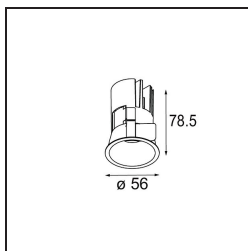

Date
Customer
Project
Type

Minude Recessed 56 1x IP54 LED 2700K Medium DE Champagne Brushed Anodised

Specifications

Material	13650041
Light Source Type	LED
LED Type	BRIDGELUX V6 HD G7
LED technology	LED COB
CRI	Min. 90
Colour Temperature	2700K
Lifetime	L80B20 @50,000 Hours
Lamp Included	Yes
Number of Light Sources	1
CIE flux code	99 100 100 100 62
Binning (SDCM)	2
Light Direction	Down
Optic	Lens
Measured beam angle (°)	29.0
Input Voltage	Constant Current Driver Required
Electrical Class	III
IP Rating	54
Glow wire rating (°C)	960
Indoor/Outdoor	Indoor
Application	Ceiling, Wall
Mounting	Recessed
Cut-out size (mm)	ø51
Mounting depth (mm)	100.0
Adjustability	Not Applicable
Distance to Lighted Object (m)	0,1
Primary Colour & Primary Finish	Champagne, Brushed Anodised
Gross weight (g)	190.0
Drive current (mA)	350 500
Min. forward voltage (Vf)	14,8 15,2
Max. forward voltage (Vf)	18,0 18,6
Connected load (W)	5,7 8,5
Delivered lumens (lm)	445 600
Efficacy (lm/W)	78 71
Glare rating	5 6