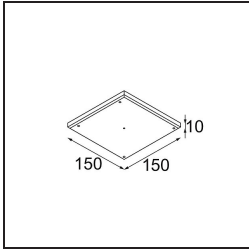

Date
Customer
Project
Type

Minude Recessed 56 1x IP54 LED 2700K Medium DE Champagne Brushed Anodised

Specifications

Material	13650041
Light Source Type	LED
LED Type	BRIDGELUX V6 HD G7
LED technology	LED COB
CRI	Min. 90
Colour Temperature	2700K
Lifetime	L80B10 @50,000 Hours
Lamp Included	Yes
Number of Light Sources	1
CIE flux code	99 100 100 100 62
Binning (SDCM)	2
Light Direction	Down
Optic	Lens
Measured beam angle (°)	29.0
Input Voltage	Constant Current Driver Required
Electrical Class	III
IP Rating	54
Glow wire rating (°C)	960
Indoor/Outdoor	Indoor
Application	Ceiling, Wall
Mounting	Recessed
Cut-out size (mm)	ø51
Mounting depth (mm)	100.0
Adjustability	Not Applicable
Distance to Lighted Object (m)	0,1
Primary Colour & Primary Finish	Champagne, Brushed Anodised
Gross weight (g)	190.0
Drive current (mA)	350 500
Min. forward voltage (Vf)	14,8 15,2
Max. forward voltage (Vf)	18,0 18,6
Connected load (W)	5,7 8,5
Delivered lumens (lm)	445 600
Efficacy (lm/W)	78 71
Glare rating	5 6

TM30 & CRI diagram

Light distribution & beam diagram

Installation Accessories

11624030 Installation Housing 140x250x100x210

12292630 Gypsum Fibreboard 150x150

Choose a required accessory