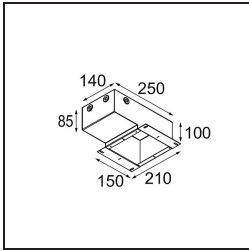

Date
Customer
Project
Type

Minude Recessed 56 1x IP54 LED 2700K Medium DE Champagne Brushed Anodised

Specifications

Material	13650041
Light Source Type	LED
LED Type	BRIDGELUX V6 HD G7
LED technology	LED COB
CRI	Min. 90
Colour Temperature	2700K
Lifetime	L80B20 @50,000 Hours
Lamp Included	Yes
Number of Light Sources	1
CIE flux code	99 100 100 100 62
Binning (SDCM)	2
Light Direction	Down
Optic	Lens
Measured beam angle (°)	29.0
Input Voltage	Constant Current Driver Required
Electrical Class	III
IP Rating	54
Glow wire rating (°C)	960
Indoor/Outdoor	Indoor
Application	Ceiling, Wall
Mounting	Recessed
Cut-out size (mm)	ø51
Mounting depth (mm)	100.0
Adjustability	Not Applicable
Distance to Lighted Object (m)	0,1
Primary Colour & Primary Finish	Champagne, Brushed Anodised
Gross weight (g)	190.0
Drive current (mA)	350 500
Min. forward voltage (Vf)	14,8 15,2
Max. forward voltage (Vf)	18,0 18,6
Connected load (W)	5,7 8,5
Delivered lumens (lm)	445 600
Efficacy (lm/W)	78 71
Glare rating	5 6

TM30 & CRI diagram

Light distribution & beam diagram

Diagrams

Installation Accessories

11624030 Installation Housing 140x250x100x210

12292630 Gypsum Fibreboard 150x150

Choose a required accessory