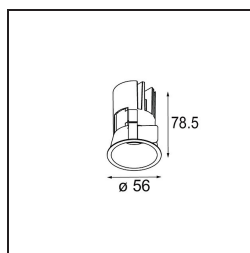

Minude Recessed 56 1x IP54 LED 2700K Medium DE Champagne Brushed Anodised

Minude's yogic flexibility will surprise you about as much as its bare, cylindrical design. Express a refined and minimalistic look & feel on walls, on high or low ceilings. Try more than one Minude on our Pista track or on our redesigned Modupoint LED. Its long string of colours and miniature size will make a big impression.

Specifications

Material	13650041
Light Source Type	LED
LED Type	BRIDGELUX V6 HD G7
LED technology	LED COB
CRI	Min. 90
Colour Temperature	2700K
Lifetime	L80B20 @50,000 Hours
Lamp Included	Yes
Number of Light Sources	1
CIE flux code	99 100 100 100 62
Binning (SDCM)	2
Light Direction	Down
Optic	Lens
Measured beam angle (°)	29.0
Input Voltage	Constant Current Driver Required
Electrical Class	III
IP Rating	54
Glow wire rating (°C)	960
Indoor/Outdoor	Indoor
Application	Ceiling, Wall
Mounting	Recessed
Cut-out size (mm)	ø51
Mounting depth (mm)	100.0
Adjustability	Not Applicable
Distance to Lighted Object (m)	0,1
Primary Colour & Primary Finish	Champagne, Brushed Anodised
Gross weight (g)	190.0
Drive current (mA)	350 500
Min. forward voltage (Vf)	14,8 15,2
Max. forward voltage (Vf)	18,0 18,6
Connected load (W)	5,7 8,5
Delivered lumens (lm)	445 600
Efficacy (lm/W)	78 71
Glare rating	5 6