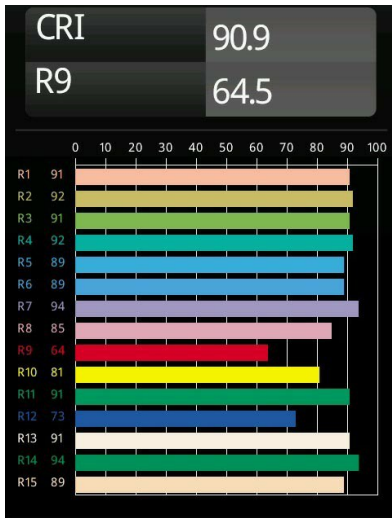

TM30 & CRI diagram