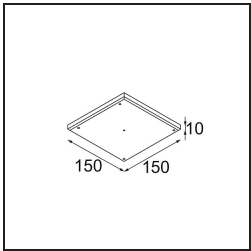

Livello abbagliamento	1	1
-----------------------	---	---

TM30 & CRI diagram

Light distribution & beam diagram

Diagrams

Accessori Installazione

12293830 Plaster Kit 51 1x

11624030 Installation Housing 140x250x100x210