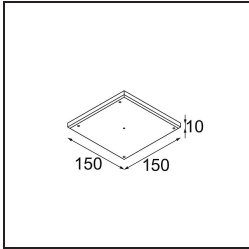

Date
Customer
Project
Type

Minude Recessed 56 1x IP54 LED 2700K Medium DE Black Brushed Anodised

Specifications

Material	13650081
Light Source Type	LED
LED Type	BRIDGELUX V6 HD G7
LED technology	LED COB
CRI	Min. 90
Colour Temperature	2700K
Lifetime	L80B20 @50,000 Hours
Lamp Included	Yes
Number of Light Sources	1
CIE flux code	100 100 100 100 62
Binning (SDCM)	2
Light Direction	Down
Optic	Lens
Measured beam angle (°)	29.0
Input Voltage	Constant Current Driver Required
Electrical Class	III
IP Rating	54
Glow wire rating (°C)	960
Indoor/Outdoor	Indoor
Application	Ceiling, Wall
Mounting	Recessed
Cut-out size (mm)	ø51
Mounting depth (mm)	100.0
Adjustability	Not Applicable
Distance to Lighted Object (m)	0,1
Primary Colour & Primary Finish	Black, Brushed Anodised
Gross weight (g)	190.0
Drive current (mA)	350 500
Min. forward voltage (Vf)	14,8 15,2
Max. forward voltage (Vf)	18,0 18,6
Connected load (W)	5,7 8,5
Delivered lumens (lm)	440 594
Efficacy (lm/W)	77 70
Glare rating	1 1

TM30 & CRI diagram

Light distribution & beam diagram

Diagrams

Installation Accessories

11624030 Installation Housing 140x250x100x210

12292630 Gypsum Fibreboard 150x150

Choose a required accessory