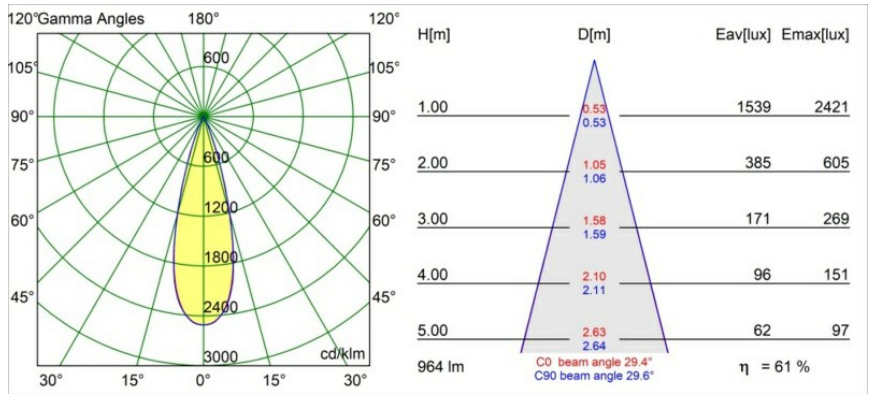

Light distribution & beam diagram