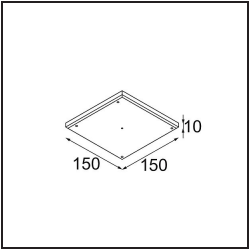

Date
Customer
Project
Type

Minude Recessed 56 1x IP54 LED 2700K Medium DE Black Brushed Anodised

Specifications

Material	13650081
Light Source Type	LED
LED Type	BRIDGELUX V6 HD G7
LED technology	LED COB
CRI	Min. 90
Colour Temperature	2700K
Lifetime	L80B20 @50,000 Hours
Lamp Included	Yes
Number of Light Sources	1
CIE flux code	100 100 100 100 62
Binning (SDCM)	2
Light Direction	Down
Optic	Lens
Measured beam angle (°)	29.0
Input Voltage	Constant Current Driver Required
Electrical Class	III
IP Rating	54
Glow wire rating (°C)	960
Indoor/Outdoor	Indoor
Application	Ceiling, Wall
Mounting	Recessed
Cut-out size (mm)	51
Mounting depth (mm)	100.0
Adjustability	Not Applicable
Distance to Lighted Object (m)	0,1
Primary Colour & Primary Finish	Black, Brushed Anodised
Gross weight (g)	190.0
Drive current (mA)	350 500
Min. forward voltage (Vf)	14,8 15,2
Max. forward voltage (Vf)	18,0 18,6
Connected load (W)	5,7 8,5
Delivered lumens (lm)	440 594
Efficacy (lm/W)	77 70
Glare rating	1 1

TM30 & CRI diagram

Light distribution & beam diagram

Installation Accessories

11624030 Installation Housing 140x250x100x210

12292630 Gypsum Fibreboard 150x150

Choose a required accessory