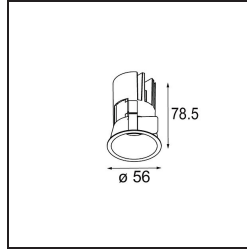

Date
Customer
Project
Type

Minude Recessed 56 1x IP54 LED 2700K Medium DE Black Brushed Anodised

Specifications

Material	13650081
Light Source Type	LED
LED Type	BRIDGELUX V6 HD G7
LED technology	LED COB
CRI	Min. 90
Colour Temperature	2700K
Lifetime	L80B20 @50,000 Hours
Lamp Included	Yes
Number of Light Sources	1
CIE flux code	100 100 100 100 62
Binning (SDCM)	2
Light Direction	Down
Optic	Lens
Measured beam angle (°)	29.0
Input Voltage	Constant Current Driver Required
Electrical Class	III
IP Rating	54
Glow wire rating (°C)	960
Indoor/Outdoor	Indoor
Application	Ceiling, Wall
Mounting	Recessed
Cut-out size (mm)	51
Mounting depth (mm)	100.0
Adjustability	Not Applicable
Distance to Lighted Object (m)	0,1
Primary Colour & Primary Finish	Black, Brushed Anodised
Gross weight (g)	190.0
Drive current (mA)	350 500
Min. forward voltage (Vf)	14,8 15,2
Max. forward voltage (Vf)	18,0 18,6
Connected load (W)	5,7 8,5
Delivered lumens (lm)	440 594
Efficacy (lm/W)	77 70
Glare rating	1 1