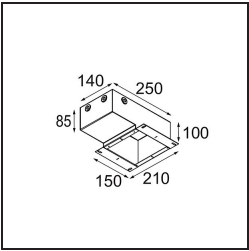

Date
Customer
Project
Type

Minude Recessed 56 1x IP54 LED 2700K Medium DE Black Brushed Anodised

Specifications

Material	13650081
Light Source Type	LED
LED Type	BRIDGELUX V6 HD G7
LED technology	LED COB
CRI	Min. 90
Colour Temperature	2700K
Lifetime	L80B20 @50,000 Hours
Lamp Included	Yes
Number of Light Sources	1
CIE flux code	100 100 100 100 62
Binning (SDCM)	2
Light Direction	Down
Optic	Lens
Measured beam angle (°)	29.0
Input Voltage	Constant Current Driver Required
Electrical Class	III
IP Rating	54
Glow wire rating (°C)	960
Indoor/Outdoor	Indoor
Application	Ceiling, Wall
Mounting	Recessed
Cut-out size (mm)	51
Mounting depth (mm)	100.0
Adjustability	Not Applicable
Distance to Lighted Object (m)	0,1
Primary Colour & Primary Finish	Black, Brushed Anodised
Gross weight (g)	190.0
Drive current (mA)	350 500
Min. forward voltage (Vf)	14,8 15,2
Max. forward voltage (Vf)	18,0 18,6
Connected load (W)	5,7 8,5
Delivered lumens (lm)	440 594
Efficacy (lm/W)	77 70
Glare rating	1 1

TM30 & CRI diagram

Light distribution & beam diagram

Installation Accessories

11624030 Installation Housing 140x250x100x210

12292630 Gypsum Fibreboard 150x150

Choose a required accessory