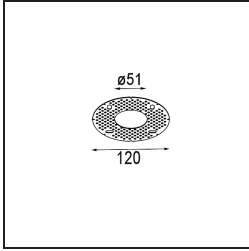

Date
Customer
Project
Type

Minude Recessed 56 1x IP54 LED 2700K Medium DE Black Brushed Anodised

Minude's yogic flexibility will surprise you about as much as its bare, cylindrical design. Express a refined and minimalistic look & feel on walls, on high or low ceilings. Try more than one Minude on our Pista track or on our redesigned Modupoint LED. Its long string of colours and miniature size will make a big impression.

Specifications

Material	13650081
Light Source Type	LED
LED Type	BRIDGELUX V6 HD G7
LED technology	LED COB
CRI	Min. 90
Colour Temperature	2700K
Lifetime	L80B10 @50,000 Hours
Lamp Included	Yes
Number of Light Sources	1
CIE flux code	100 100 100 100 62
Binning (SDCM)	2
Light Direction	Down
Optic	Lens
Measured beam angle (°)	29.0
Input Voltage	Constant Current Driver Required
Electrical Class	III
IP Rating	54
Glow wire rating (°C)	960
Indoor/Outdoor	Indoor
Application	Ceiling, Wall
Mounting	Recessed
Cut-out size (mm)	ø51
Mounting depth (mm)	100.0
Adjustability	Not Applicable
Distance to Lighted Object (m)	0,1
Primary Colour & Primary Finish	Black, Brushed Anodised
Gross weight (g)	190.0
Drive current (mA)	350 500
Min. forward voltage (Vf)	14,8 15,2
Max. forward voltage (Vf)	18,0 18,6
Connected load (W)	5,7 8,5
Luminous flux per lamp (lm)	440 594
Efficacy (lm/W)	77 70
Glare rating	1 1

TM30 & CRI diagram

Light distribution & beam diagram

Installation Accessories

12293830 Plaster Kit 51 1x

11624030 Installation Housing 140x250x100x210

12292630 Gypsum Fibreboard 150x150

Choose a required accessory