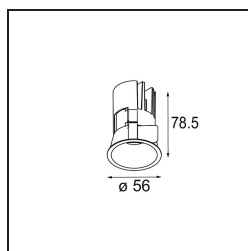

Date
Customer
Project
Type

Minude Recessed 56 1x IP54 LED 2700K Medium DE Black Brushed Anodised

Minude's yogic flexibility will surprise you about as much as its bare, cylindrical design. Express a refined and minimalistic look & feel on walls, on high or low ceilings. Try more than one Minude on our Pista track or on our redesigned Modupoint LED. Its long string of colours and miniature size will make a big impression.

Specifications

Material	13650081
Light Source Type	LED
LED Type	BRIDGELUX V6 HD G7
LED technology	LED COB
CRI	Min. 90
Colour Temperature	2700K
Lifetime	L80B10 @50,000 Hours
Lamp Included	Yes
Number of Light Sources	1
CIE flux code	100 100 100 100 62
Binning (SDCM)	2
Light Direction	Down
Optic	Lens
Measured beam angle (°)	29.0
Input Voltage	Constant Current Driver Required
Electrical Class	III
IP Rating	54
Glow wire rating (°C)	960
Indoor/Outdoor	Indoor
Application	Ceiling, Wall
Mounting	Recessed
Cut-out size (mm)	ø51
Mounting depth (mm)	100.0
Adjustability	Not Applicable
Distance to Lighted Object (m)	0,1
Primary Colour & Primary Finish	Black, Brushed Anodised
Gross weight (g)	190.0
Drive current (mA)	350 500
Min. forward voltage (Vf)	14,8 15,2
Max. forward voltage (Vf)	18,0 18,6
Connected load (W)	5,7 8,5
Luminous flux per lamp (lm)	440 594
Efficacy (lm/W)	77 70
Glare rating	1 1