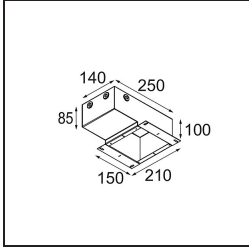

Specifications

Material	13650081
Light Source Type	LED
LED Type	BRIDGELUX V6 HD G7
LED technology	LED COB
CRI	Min. 90
Colour Temperature	2700K
Lifetime	L80B10 @50,000 Hours
Lamp Included	Yes
Number of Light Sources	1
CIE flux code	100 100 100 100 62
Binning (SDCM)	2
Light Direction	Down
Optic	Lens
Measured beam angle (°)	29.0
Input Voltage	Constant Current Driver Required
Electrical Class	III
IP Rating	54
Glow wire rating (°C)	960
Indoor/Outdoor	Indoor
Application	Ceiling, Wall
Mounting	Recessed
Cut-out size (mm)	ø51
Mounting depth (mm)	100.0
Adjustability	Not Applicable
Distance to Lighted Object (m)	0,1
Primary Colour & Primary Finish	Black, Brushed Anodised
Gross weight (g)	190.0
Drive current (mA)	350 500
Min. forward voltage (Vf)	14,8 15,2
Max. forward voltage (Vf)	18,0 18,6
Connected load (W)	5,7 8,5
Luminous flux per lamp (lm)	440 594
Efficacy (lm/W)	77 70
Glare rating	1 1

TM30 & CRI diagram

Light distribution & beam diagram

Installation Accessories

12293830 Plaster Kit 51 1x

11624030 Installation Housing 140x250x100x210

12292630 Gypsum Fibreboard 150x150

Choose a required accessory