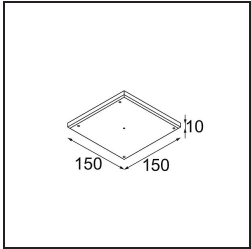

Specifications

Material	13650081
Light Source Type	LED
LED Type	BRIDGELUX V6 HD G7
LED technology	LED COB
CRI	Min. 90
Colour Temperature	2700K
Lifetime	L80B10 @50,000 Hours
Lamp Included	Yes
Number of Light Sources	1
CIE flux code	100 100 100 100 62
Binning (SDCM)	2
Light Direction	Down
Optic	Lens
Measured beam angle (°)	29.0
Input Voltage	Constant Current Driver Required
Electrical Class	III
IP Rating	54
Glow wire rating (°C)	960
Indoor/Outdoor	Indoor
Application	Ceiling, Wall
Mounting	Recessed
Cut-out size (mm)	ø51
Mounting depth (mm)	100.0
Adjustability	Not Applicable
Distance to Lighted Object (m)	0,1
Primary Colour & Primary Finish	Black, Brushed Anodised
Gross weight (g)	190.0
Drive current (mA)	350 500
Min. forward voltage (Vf)	14,8 15,2
Max. forward voltage (Vf)	18,0 18,6
Connected load (W)	5,7 8,5
Delivered lumens (lm)	440 594
Efficacy (lm/W)	77 70
Glare rating	1 1

TM30 & CRI diagram

Light distribution & beam diagram

Diagrams

Installation Accessories

11624030 Installation Housing 140x250x100x210

12292630 Gypsum Fibreboard 150x150

Choose a required accessory