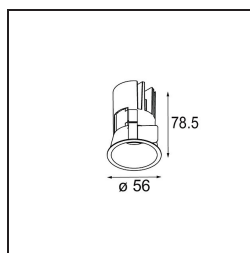

Date
Customer
Project
Type

Minude Recessed 56 1x IP54 LED 2700K Medium DE Black Brushed Anodised

Minude's yogic flexibility will surprise you about as much as its bare, cylindrical design. Express a refined and minimalistic look & feel on walls, on high or low ceilings. Try more than one Minude on our Pista track or on our redesigned Modupoint LED. Its long string of colours and miniature size will make a big impression.

Specifications

Material	13650081
Light Source Type	LED
LED Type	BRIDGELUX V6 HD G7
LED technology	LED COB
CRI	Min. 90
Colour Temperature	2700K
Lifetime	L80B10 @50,000 Hours
Lamp Included	Yes
Number of Light Sources	1
CIE flux code	100 100 100 100 62
Binning (SDCM)	2
Light Direction	Down
Optic	Lens
Measured beam angle (°)	29.0
Input Voltage	Constant Current Driver Required
Electrical Class	III
IP Rating	54
Glow wire rating (°C)	960
Indoor/Outdoor	Indoor
Application	Ceiling, Wall
Mounting	Recessed
Cut-out size (mm)	ø51
Mounting depth (mm)	100.0
Adjustability	Not Applicable
Distance to Lighted Object (m)	0,1
Primary Colour & Primary Finish	Black, Brushed Anodised
Gross weight (g)	190.0
Drive current (mA)	350 500
Min. forward voltage (Vf)	14,8 15,2
Max. forward voltage (Vf)	18,0 18,6
Connected load (W)	5,7 8,5
Delivered lumens (lm)	440 594
Efficacy (lm/W)	77 70
Glare rating	1 1