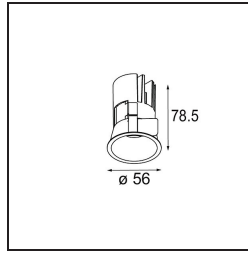

Date
Customer
Project
Type

Minude Recessed 56 1x IP54 LED 2700K Medium DE Black Brushed Anodised

Specifications

Material	13650081
Light Source Type	LED
LED Type	BRIDGELUX V6 HD G7
LED technology	LED COB
CRI	Min. 90
Colour Temperature	2700K
Lifetime	L80B20 @50,000 Hours
Lamp Included	Yes
Number of Light Sources	1
CIE flux code	100 100 100 100 62
Binning (SDCM)	2
Light Direction	Down
Optic	Lens
Measured beam angle (°)	29.0
Input Voltage	Constant Current Driver Required
Electrical Class	III
IP Rating	54
Glow wire rating (°C)	960
Indoor/Outdoor	Indoor
Application	Ceiling, Wall
Mounting	Recessed
Cut-out size (mm)	ø51
Mounting depth (mm)	100.0
Adjustability	Not Applicable
Distance to Lighted Object (m)	0,1
Primary Colour & Primary Finish	Black, Brushed Anodised
Gross weight (g)	190.0
Drive current (mA)	350 500
Min. forward voltage (Vf)	14,8 15,2
Max. forward voltage (Vf)	18,0 18,6
Connected load (W)	5,7 8,5
Delivered lumens (lm)	440 594
Efficacy (lm/W)	77 70
Glare rating	1 1