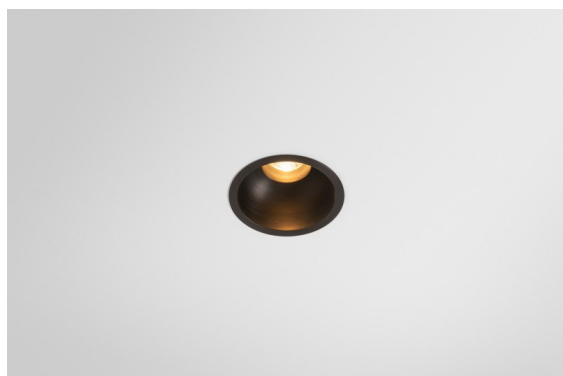

Date
Customer
Project
Type

Minude Recessed 56 1x IP54 LED 2700K Medium DE Black Brushed Anodised

Minude's yogic flexibility will surprise you about as much as its bare, cylindrical design. Express a refined and minimalistic look & feel on walls, on high or low ceilings. Try more than one Minude on our Pista track or on our redesigned Modupoint LED. Its long string of colours and miniature size will make a big impression.

Specifications

Material	13650081
Light Source Type	LED
LED Type	BRIDGELUX V6 HD G7
LED technology	LED COB
CRI	Min. 90
Colour Temperature	2700K
Lifetime	L80B10 @50,000 Hours
Lamp Included	Yes
Number of Light Sources	1
CIE flux code	100 100 100 100 62
Binning (SDCM)	2
Light Direction	Down
Optic	Lens
Measured beam angle (°)	29.0
Input Voltage	Constant Current Driver Required
Electrical Class	III
IP Rating	54
Glow wire rating (°C)	960
Indoor/Outdoor	Indoor
Application	Ceiling, Wall
Mounting	Recessed
Cut-out size (mm)	ø51
Mounting depth (mm)	100.0
Adjustability	Not Applicable
Distance to Lighted Object (m)	0,1
Primary Colour & Primary Finish	Black, Brushed Anodised
Gross weight (g)	190.0
Drive current (mA)	350 500
Min. forward voltage (Vf)	14,8 15,2
Max. forward voltage (Vf)	18,0 18,6
Connected load (W)	5,7 8,5
Luminous flux per lamp (lm)	440 594
Efficacy (lm/W)	77 70
Glare rating	1 1