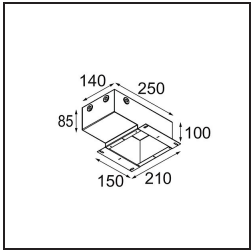

Specifications

Material	13650081
Light Source Type	LED
LED Type	BRIDGELUX V6 HD G7
LED technology	LED COB
CRI	Min. 90
Colour Temperature	2700K
Lifetime	L80B10 @50,000 Hours
Lamp Included	Yes
Number of Light Sources	1
CIE flux code	100 100 100 100 62
Binning (SDCM)	2
Light Direction	Down
Optic	Lens
Measured beam angle (°)	29.0
Input Voltage	Constant Current Driver Required
Electrical Class	III
IP Rating	54
Glow wire rating (°C)	960
Indoor/Outdoor	Indoor
Application	Ceiling, Wall
Mounting	Recessed
Cut-out size (mm)	ø51
Mounting depth (mm)	100.0
Adjustability	Not Applicable
Distance to Lighted Object (m)	0,1
Primary Colour & Primary Finish	Black, Brushed Anodised
Gross weight (g)	190.0
Drive current (mA)	350 500
Min. forward voltage (Vf)	14,8 15,2
Max. forward voltage (Vf)	18,0 18,6
Connected load (W)	5,7 8,5
Delivered lumens (lm)	440 594
Efficacy (lm/W)	77 70
Glare rating	1 1

TM30 & CRI diagram

Light distribution & beam diagram

Diagrams

Installation Accessories

11624030 Installation Housing 140x250x100x210

12292630 Gypsum Fibreboard 150x150

Choose a required accessory