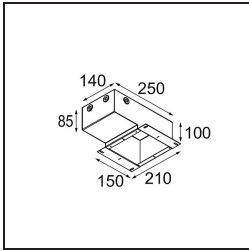

Date
Customer
Project
Type

Minude Recessed 56 1x IP54 LED 2700K Medium DE Black Brushed Anodised

Specifications

Material	13650081
Light Source Type	LED
LED Type	BRIDGELUX V6 HD G7
LED technology	LED COB
CRI	Min. 90
Colour Temperature	2700K
Lifetime	L80B20 @50,000 Hours
Lamp Included	Yes
Number of Light Sources	1
CIE flux code	100 100 100 100 62
Binning (SDCM)	2
Light Direction	Down
Optic	Lens
Measured beam angle (°)	29.0
Input Voltage	Constant Current Driver Required
Electrical Class	III
IP Rating	54
Glow wire rating (°C)	960
Indoor/Outdoor	Indoor
Application	Ceiling, Wall
Mounting	Recessed
Cut-out size (mm)	ø51
Mounting depth (mm)	100.0
Adjustability	Not Applicable
Distance to Lighted Object (m)	0,1
Primary Colour & Primary Finish	Black, Brushed Anodised
Gross weight (g)	190.0
Drive current (mA)	350 500
Min. forward voltage (Vf)	14,8 15,2
Max. forward voltage (Vf)	18,0 18,6
Connected load (W)	5,7 8,5
Delivered lumens (lm)	440 594
Efficacy (lm/W)	77 70
Glare rating	1 1

TM30 & CRI diagram

Light distribution & beam diagram

Diagrams

Installation Accessories

11624030 Installation Housing 140x250x100x210

12292630 Gypsum Fibreboard 150x150

Choose a required accessory