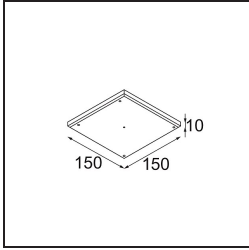

Specifications

Material	13650081
Light Source Type	LED
LED Type	BRIDGELUX V6 HD G7
LED technology	LED COB
CRI	Min. 90
Colour Temperature	2700K
Lifetime	L80B10 @50,000 Hours
Lamp Included	Yes
Number of Light Sources	1
CIE flux code	100 100 100 100 62
Binning (SDCM)	2
Light Direction	Down
Optic	Lens
Measured beam angle (°)	29.0
Input Voltage	Constant Current Driver Required
Electrical Class	III
IP Rating	54
Glow wire rating (°C)	960
Indoor/Outdoor	Indoor
Application	Ceiling, Wall
Mounting	Recessed
Cut-out size (mm)	ø51
Mounting depth (mm)	100.0
Adjustability	Not Applicable
Distance to Lighted Object (m)	0,1
Primary Colour & Primary Finish	Black, Brushed Anodised
Gross weight (g)	190.0
Drive current (mA)	350 500
Min. forward voltage (Vf)	14,8 15,2
Max. forward voltage (Vf)	18,0 18,6
Connected load (W)	5,7 8,5
Luminous flux per lamp (lm)	440 594
Efficacy (lm/W)	77 70
Glare rating	1 1

TM30 & CRI diagram

Light distribution & beam diagram

Installation Accessories

12293830 Plaster Kit 51 1x

11624030 Installation Housing 140x250x100x210

12292630 Gypsum Fibreboard 150x150

Choose a required accessory