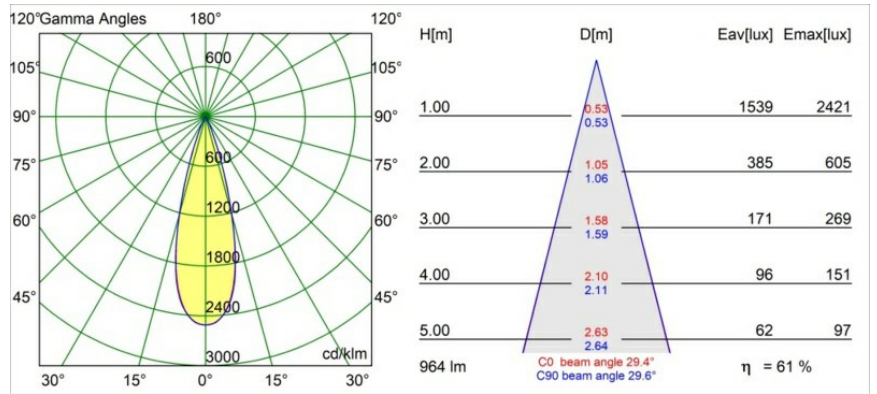

Light distribution & beam diagram