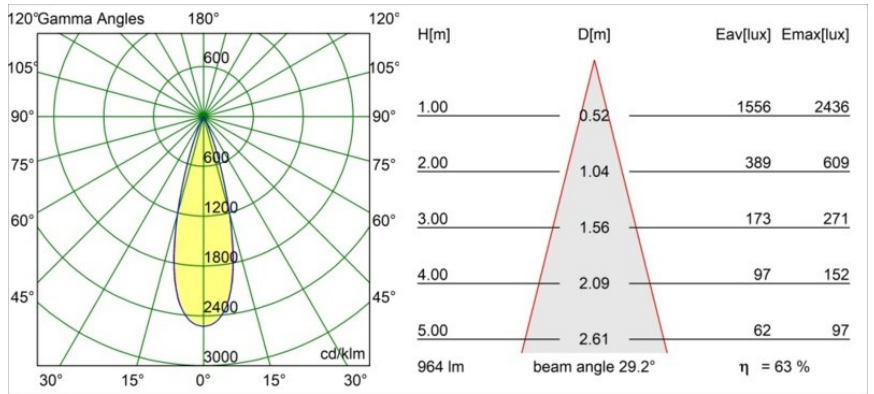

---

Livello abbagliamento	12	14
-----------------------	----	----

---

**TM30 & CRI diagram**

**Light distribution & beam diagram**

**Accessori Installazione**

**12293830** Plaster Kit 51 1x

**11624030** Installation Housing 140x250x100x210