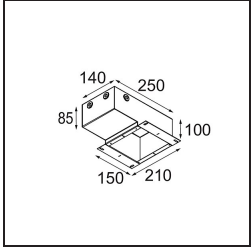

---

Livello abbagliamento	12	14
-----------------------	----	----

---

**TM30 & CRI diagram**

**Light distribution & beam diagram**

**Accessori Installazione**

**12293830** Plaster Kit 51 1x

**11624030** Installation Housing 140x250x100x210