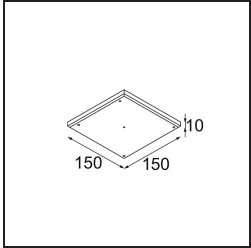

---

Livello abbagliamento	12	14
-----------------------	----	----

---

**TM30 & CRI diagram**

**Light distribution & beam diagram**

**Accessori Installazione**

**12293830** Plaster Kit 51 1x

**11624030** Installation Housing 140x250x100x210