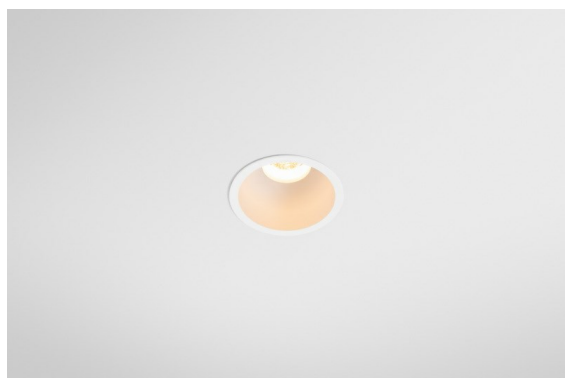

Date
Customer
Project
Type

Minude Recessed 56 1x IP54 LED 2700K Medium DE White Structure

Specifications

Material	13650009
Light Source Type	LED
LED Type	BRIDGELUX V6 HD G7
LED technology	LED COB
CRI	Min. 90
Colour Temperature	2700K
Lifetime	L80B10 @50,000 Hours
Lamp Included	Yes
Number of Light Sources	1
CIE flux code	98 99 100 100 64
Binning (SDCM)	2
Light Direction	Down
Optic	Lens
Measured beam angle (°)	29.0
Input Voltage	Constant Current Driver Required
Electrical Class	III
IP Rating	54
Glow wire rating (°C)	960
Indoor/Outdoor	Indoor
Application	Ceiling, Wall
Mounting	Recessed
Cut-out size (mm)	ø51
Mounting depth (mm)	100.0
Adjustability	Not Applicable
Distance to Lighted Object (m)	0,1
Primary Colour & Primary Finish	White, Structure
Gross weight (g)	190.0
Drive current (mA)	350 500
Min. forward voltage (Vf)	14,8 15,2
Max. forward voltage (Vf)	18,0 18,6
Connected load (W)	5,7 8,5
Delivered lumens (lm)	457 617
Efficacy (lm/W)	80 73
Glare rating	12 14

Minude's yogic flexibility will surprise you about as much as its bare, cylindrical design. Express a refined and minimalistic look & feel on walls, on high or low ceilings. Try more than one Minude on our Pista track or on our redesigned Modupoint LED. Its long string of colours and miniature size will make a big impression.