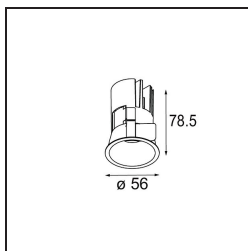

Date
Customer
Project
Type

Minude Recessed 56 1x IP54 LED 2700K Medium DE White Structure

Specifications

Material	13650009
Light Source Type	LED
LED Type	BRIDGELUX V6 HD G7
LED technology	LED COB
CRI	Min. 90
Colour Temperature	2700K
Lifetime	L80B20 @50,000 Hours
Lamp Included	Yes
Number of Light Sources	1
CIE flux code	98 99 100 100 64
Binning (SDCM)	2
Light Direction	Down
Optic	Lens
Measured beam angle (°)	29.0
Input Voltage	Constant Current Driver Required
Electrical Class	III
IP Rating	54
Glow wire rating (°C)	960
Indoor/Outdoor	Indoor
Application	Ceiling, Wall
Mounting	Recessed
Cut-out size (mm)	ø51
Mounting depth (mm)	100.0
Adjustability	Not Applicable
Distance to Lighted Object (m)	0,1
Primary Colour & Primary Finish	White, Structure
Gross weight (g)	190.0
Drive current (mA)	350 500
Min. forward voltage (Vf)	14,8 15,2
Max. forward voltage (Vf)	18,0 18,6
Connected load (W)	5,7 8,5
Delivered lumens (lm)	457 617
Efficacy (lm/W)	80 73
Glare rating	12 14