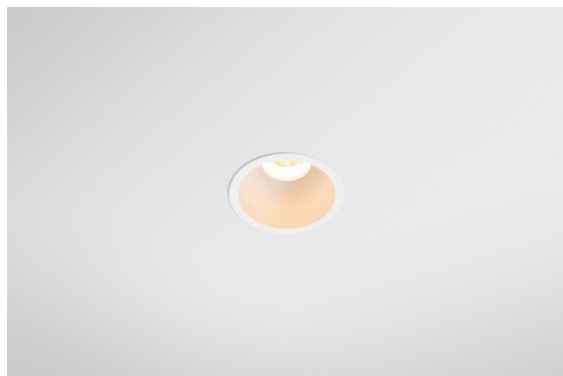

Date
Customer
Project
Type

*Minude Recessed 56 1x IP54 LED 2700K Medium DE White Structure*

**Specifications**

Material	13650009
Light Source Type	LED
LED Type	BRIDGELUX V6 HD G7
LED technology	LED COB
CRI	Min. 90
Colour Temperature	2700K
Lifetime	L80B10 @50,000 Hours
Lamp Included	Yes
Number of Light Sources	1
CIE flux code	98 99 100 100 64
Binning (SDCM)	2
Light Direction	Down
Optic	Lens
Measured beam angle (°)	29.0
Input Voltage	Constant Current Driver Required
Electrical Class	III
IP Rating	54
Glow wire rating (°C)	960
Indoor/Outdoor	Indoor
Application	Ceiling, Wall
Mounting	Recessed
Cut-out size (mm)	ø51
Mounting depth (mm)	100.0
Adjustability	Not Applicable
Distance to Lighted Object (m)	0,1
Primary Colour & Primary Finish	White, Structure
Gross weight (g)	190.0
Drive current (mA)	350      500
Min. forward voltage (Vf)	14,8      15,2
Max. forward voltage (Vf)	18,0      18,6
Connected load (W)	5,7      8,5
Luminous flux per lamp (lm)	457      617
Efficacy (lm/W)	80      73
Glare rating	12      14

Minude's yogic flexibility will surprise you about as much as its bare, cylindrical design. Express a refined and minimalistic look & feel on walls, on high or low ceilings. Try more than one Minude on our Pista track or on our redesigned Modupoint LED. Its long string of colours and miniature size will make a big impression.