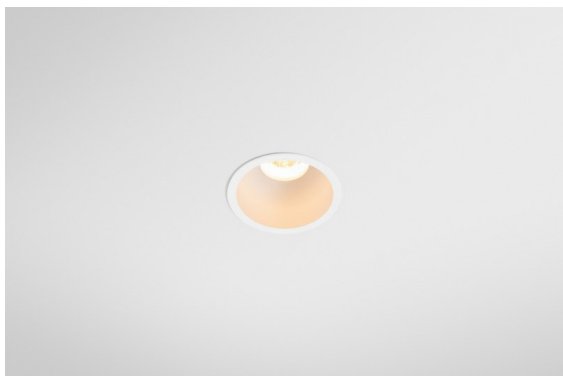

Date
Customer
Project
Type

Minude Recessed 56 1x IP54 LED 2700K Medium DE White Structure

Specifications

Material	13650009
Light Source Type	LED
LED Type	BRIDGELUX V6 HD G7
LED technology	LED COB
CRI	Min. 90
Colour Temperature	2700K
Lifetime	L80B20 @50,000 Hours
Lamp Included	Yes
Number of Light Sources	1
CIE flux code	98 99 100 100 64
Binning (SDCM)	2
Light Direction	Down
Optic	Lens
Measured beam angle (°)	29.0
Input Voltage	Constant Current Driver Required
Electrical Class	III
IP Rating	54
Glow wire rating (°C)	960
Indoor/Outdoor	Indoor
Application	Ceiling, Wall
Mounting	Recessed
Cut-out size (mm)	ø51
Mounting depth (mm)	100.0
Adjustability	Not Applicable
Distance to Lighted Object (m)	0,1
Primary Colour & Primary Finish	White, Structure
Gross weight (g)	190.0
Drive current (mA)	350 500
Min. forward voltage (Vf)	14,8 15,2
Max. forward voltage (Vf)	18,0 18,6
Connected load (W)	5,7 8,5
Delivered lumens (lm)	457 617
Efficacy (lm/W)	80 73
Glare rating	12 14

Minude's yogic flexibility will surprise you about as much as its bare, cylindrical design. Express a refined and minimalistic look & feel on walls, on high or low ceilings. Try more than one Minude on our Pista track or on our redesigned Modupoint LED. Its long string of colours and miniature size will make a big impression.