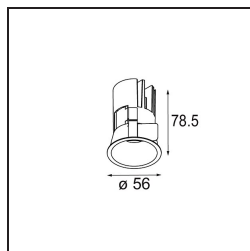

Date
Customer
Project
Type

*Minude Recessed 56 1x IP54 LED 2700K Medium DE White Structure*

**Specifications**

Material	13650009
Light Source Type	LED
LED Type	BRIDGELUX V6 HD G7
LED technology	LED COB
CRI	Min. 90
Colour Temperature	2700K
Lifetime	L80B10 @50,000 Hours
Lamp Included	Yes
Number of Light Sources	1
CIE flux code	98 99 100 100 64
Binning (SDCM)	2
Light Direction	Down
Optic	Lens
Measured beam angle (°)	29.0
Input Voltage	Constant Current Driver Required
Electrical Class	III
IP Rating	54
Glow wire rating (°C)	960
Indoor/Outdoor	Indoor
Application	Ceiling, Wall
Mounting	Recessed
Cut-out size (mm)	ø51
Mounting depth (mm)	100.0
Adjustability	Not Applicable
Distance to Lighted Object (m)	0,1
Primary Colour & Primary Finish	White, Structure
Gross weight (g)	190.0
Drive current (mA)	350      500
Min. forward voltage (Vf)	14,8      15,2
Max. forward voltage (Vf)	18,0      18,6
Connected load (W)	5,7      8,5
Luminous flux per lamp (lm)	457      617
Efficacy (lm/W)	80      73
Glare rating	12      14