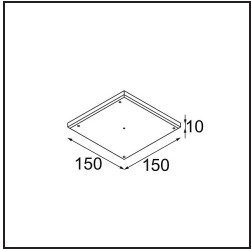

Date
Customer
Project
Type

Minude Recessed 56 1x IP54 LED 2700K Medium DE White Structure

Specifications

Material	13650009
Light Source Type	LED
LED Type	BRIDGELUX V6 HD G7
LED technology	LED COB
CRI	Min. 90
Colour Temperature	2700K
Lifetime	L80B20 @50,000 Hours
Lamp Included	Yes
Number of Light Sources	1
CIE flux code	98 99 100 100 64
Binning (SDCM)	2
Light Direction	Down
Optic	Lens
Measured beam angle (°)	29.0
Input Voltage	Constant Current Driver Required
Electrical Class	III
IP Rating	54
Glow wire rating (°C)	960
Indoor/Outdoor	Indoor
Application	Ceiling, Wall
Mounting	Recessed
Cut-out size (mm)	ø51
Mounting depth (mm)	100.0
Adjustability	Not Applicable
Distance to Lighted Object (m)	0,1
Primary Colour & Primary Finish	White, Structure
Gross weight (g)	190.0
Drive current (mA)	350 500
Min. forward voltage (Vf)	14,8 15,2
Max. forward voltage (Vf)	18,0 18,6
Connected load (W)	5,7 8,5
Delivered lumens (lm)	457 617
Efficacy (lm/W)	80 73
Glare rating	12 14

TM30 & CRI diagram

Light distribution & beam diagram

Diagrams

Installation Accessories

11624030 Installation Housing 140x250x100x210

12292630 Gypsum Fibreboard 150x150

Choose a required accessory