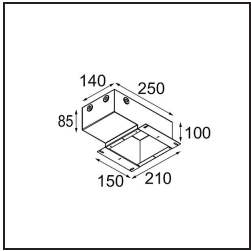

Installation Accessories

11624030 Installation Housing 140x250x100x210