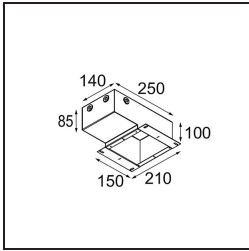

Date
Customer
Project
Type

Minude Recessed 56 1x IP54 LED 2700K Medium DE White Structure

Specifications

Material	13650009
Light Source Type	LED
LED Type	BRIDGELUX V6 HD G7
LED technology	LED COB
CRI	Min. 90
Colour Temperature	2700K
Lifetime	L80B20 @50,000 Hours
Lamp Included	Yes
Number of Light Sources	1
CIE flux code	98 99 100 100 64
Binning (SDCM)	2
Light Direction	Down
Optic	Lens
Measured beam angle (°)	29.0
Input Voltage	Constant Current Driver Required
Electrical Class	III
IP Rating	54
Glow wire rating (°C)	960
Indoor/Outdoor	Indoor
Application	Ceiling, Wall
Mounting	Recessed
Cut-out size (mm)	ø51
Mounting depth (mm)	100.0
Adjustability	Not Applicable
Distance to Lighted Object (m)	0,1
Primary Colour & Primary Finish	White, Structure
Gross weight (g)	190.0
Drive current (mA)	350 500
Min. forward voltage (Vf)	14,8 15,2
Max. forward voltage (Vf)	18,0 18,6
Connected load (W)	5,7 8,5
Delivered lumens (lm)	457 617
Efficacy (lm/W)	80 73
Glare rating	12 14

TM30 & CRI diagram

Light distribution & beam diagram

Diagrams

Installation Accessories

11624030 Installation Housing 140x250x100x210

12292630 Gypsum Fibreboard 150x150

Choose a required accessory