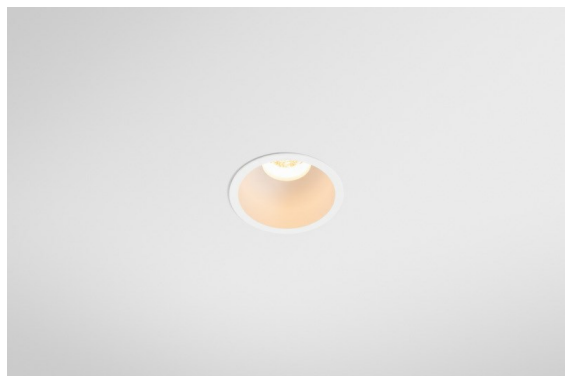

Date
Customer
Project
Type

Minude Recessed 56 1x IP54 LED 2700K Medium DE White Structure

Specifications

Material	13650009
Light Source Type	LED
LED Type	BRIDGELUX V6 HD G7
LED technology	LED COB
CRI	Min. 90
Colour Temperature	2700K
Lifetime	L80B20 @50,000 Hours
Lamp Included	Yes
Number of Light Sources	1
CIE flux code	98 99 100 100 64
Binning (SDCM)	2
Light Direction	Down
Optic	Lens
Measured beam angle (°)	29.0
Input Voltage	Constant Current Driver Required
Electrical Class	III
IP Rating	54
Glow wire rating (°C)	960
Indoor/Outdoor	Indoor
Application	Ceiling, Wall
Mounting	Recessed
Cut-out size (mm)	ø51
Mounting depth (mm)	100.0
Adjustability	Not Applicable
Distance to Lighted Object (m)	0,1
Primary Colour & Primary Finish	White, Structure
Gross weight (g)	190.0
Drive current (mA)	350 500
Min. forward voltage (Vf)	14,8 15,2
Max. forward voltage (Vf)	18,0 18,6
Connected load (W)	5,7 8,5
Delivered lumens (lm)	457 617
Efficacy (lm/W)	80 73
Glare rating	12 14

Minude's yogic flexibility will surprise you about as much as its bare, cylindrical design. Express a refined and minimalistic look & feel on walls, on high or low ceilings. Try more than one Minude on our Pista track or on our redesigned Modupoint LED. Its long string of colours and miniature size will make a big impression.