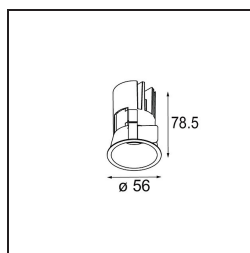

Date
Customer
Project
Type

Minude Recessed 56 1x IP54 LED 2700K Medium DE White Structure

Specifications

Material	13650009
Light Source Type	LED
LED Type	BRIDGELUX V6 HD G7
LED technology	LED COB
CRI	Min. 90
Colour Temperature	2700K
Lifetime	L80B10 @50,000 Hours
Lamp Included	Yes
Number of Light Sources	1
CIE flux code	98 99 100 100 64
Binning (SDCM)	2
Light Direction	Down
Optic	Lens
Measured beam angle (°)	29.0
Input Voltage	Constant Current Driver Required
Electrical Class	III
IP Rating	54
Glow wire rating (°C)	960
Indoor/Outdoor	Indoor
Application	Ceiling, Wall
Mounting	Recessed
Cut-out size (mm)	ø51
Mounting depth (mm)	100.0
Adjustability	Not Applicable
Distance to Lighted Object (m)	0,1
Primary Colour & Primary Finish	White, Structure
Gross weight (g)	190.0
Drive current (mA)	350 500
Min. forward voltage (Vf)	14,8 15,2
Max. forward voltage (Vf)	18,0 18,6
Connected load (W)	5,7 8,5
Delivered lumens (lm)	457 617
Efficacy (lm/W)	80 73
Glare rating	12 14