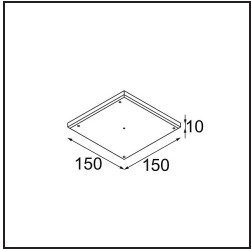

12292630 Gypsum Fibreboard 150x150

Choose a required accessory