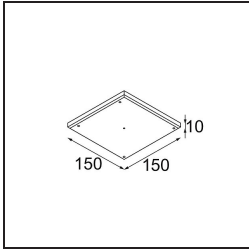

Date
Customer
Project
Type

Minude Recessed 56 1x IP54 LED 2700K Medium DE White Structure

Specifications

Material	13650009
Light Source Type	LED
LED Type	BRIDGELUX V6 HD G7
LED technology	LED COB
CRI	Min. 90
Colour Temperature	2700K
Lifetime	L80B20 @50,000 Hours
Lamp Included	Yes
Number of Light Sources	1
CIE flux code	98 99 100 100 64
Binning (SDCM)	2
Light Direction	Down
Optic	Lens
Measured beam angle (°)	29.0
Input Voltage	Constant Current Driver Required
Electrical Class	III
IP Rating	54
Glow wire rating (°C)	960
Indoor/Outdoor	Indoor
Application	Ceiling, Wall
Mounting	Recessed
Cut-out size (mm)	ø51
Mounting depth (mm)	100.0
Adjustability	Not Applicable
Distance to Lighted Object (m)	0,1
Primary Colour & Primary Finish	White, Structure
Gross weight (g)	190.0
Drive current (mA)	350 500
Min. forward voltage (Vf)	14,8 15,2
Max. forward voltage (Vf)	18,0 18,6
Connected load (W)	5,7 8,5
Delivered lumens (lm)	457 617
Efficacy (lm/W)	80 73
Glare rating	12 14

TM30 & CRI diagram

Light distribution & beam diagram

Diagrams

Installation Accessories

11624030 Installation Housing 140x250x100x210

12292630 Gypsum Fibreboard 150x150

Choose a required accessory