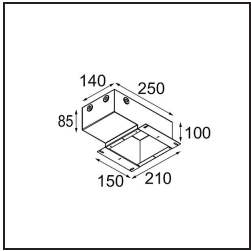

Date
Customer
Project
Type

Minude Recessed 56 1x IP54 LED 2700K Medium DE White Structure

Specifications

Material	13650009
Light Source Type	LED
LED Type	BRIDGELUX V6 HD G7
LED technology	LED COB
CRI	Min. 90
Colour Temperature	2700K
Lifetime	L80B20 @50,000 Hours
Lamp Included	Yes
Number of Light Sources	1
CIE flux code	98 99 100 100 64
Binning (SDCM)	2
Light Direction	Down
Optic	Lens
Measured beam angle (°)	29.0
Input Voltage	Constant Current Driver Required
Electrical Class	III
IP Rating	54
Glow wire rating (°C)	960
Indoor/Outdoor	Indoor
Application	Ceiling, Wall
Mounting	Recessed
Cut-out size (mm)	ø51
Mounting depth (mm)	100.0
Adjustability	Not Applicable
Distance to Lighted Object (m)	0,1
Primary Colour & Primary Finish	White, Structure
Gross weight (g)	190.0
Drive current (mA)	350 500
Min. forward voltage (Vf)	14,8 15,2
Max. forward voltage (Vf)	18,0 18,6
Connected load (W)	5,7 8,5
Delivered lumens (lm)	457 617
Efficacy (lm/W)	80 73
Glare rating	12 14

TM30 & CRI diagram

Light distribution & beam diagram

Diagrams

Installation Accessories

11624030 Installation Housing 140x250x100x210

12292630 Gypsum Fibreboard 150x150

Choose a required accessory