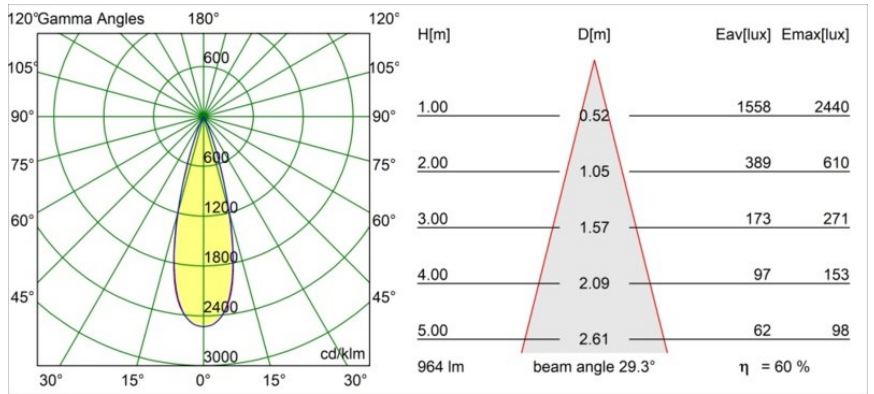

Light distribution & beam diagram