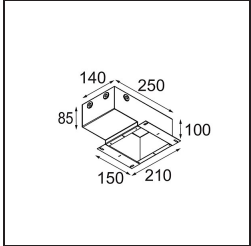

**Specifications**

Material	13650032
Light Source Type	LED
LED Type	BRIDGELUX V6 HD G7
LED technology	LED COB
CRI	Min. 90
Colour Temperature	2700K
Lifetime	L80B10 @50,000 Hours
Lamp Included	Yes
Number of Light Sources	1
CIE flux code	100 100 100 100 61
Binning (SDCM)	2
Light Direction	Down
Optic	Lens
Measured beam angle (°)	29.0
Input Voltage	Constant Current Driver Required
Electrical Class	III
IP Rating	54
Glow wire rating (°C)	960
Indoor/Outdoor	Indoor
Application	Ceiling, Wall
Mounting	Recessed
Cut-out size (mm)	ø51
Mounting depth (mm)	100.0
Adjustability	Not Applicable
Distance to Lighted Object (m)	0,1
Primary Colour & Primary Finish	Black, Structure
Gross weight (g)	190.0
Drive current (mA)	350      500
Min. forward voltage (Vf)	14.8      15.2
Max. forward voltage (Vf)	18.0      18.6
Connected load (W)	5.7      8.5
Luminous flux per lamp (lm)	435      587
Efficacy (lm/W)	76      69
Glare rating	1      1

**TM30 & CRI diagram**

**Light distribution & beam diagram**

Diagrams

**Installation Accessories**

**12293830** Plaster Kit 51 1x

**11624030** Installation Housing 140x250x100x210

**12292630** Gypsum Fibreboard 150x150