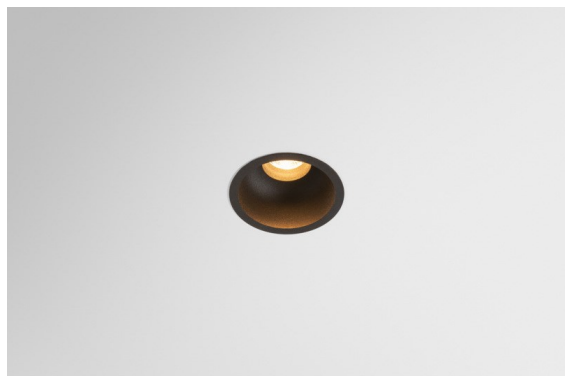

Date
Customer
Project
Type

*Minude Recessed 56 1x IP54 LED 2700K Medium DE Black Structure*

Minude's yogic flexibility will surprise you about as much as its bare, cylindrical design. Express a refined and minimalistic look & feel on walls, on high or low ceilings. Try more than one Minude on our Pista track or on our redesigned Modupoint LED. Its long string of colours and miniature size will make a big impression.

**Specifications**

Material	13650032
Light Source Type	LED
LED Type	BRIDGELUX V6 HD G7
LED technology	LED COB
CRI	Min. 90
Colour Temperature	2700K
Lifetime	L80B10 @50,000 Hours
Lamp Included	Yes
Number of Light Sources	1
CIE flux code	100 100 100 100 61
Binning (SDCM)	2
Light Direction	Down
Optic	Lens
Measured beam angle (°)	29.0
Input Voltage	Constant Current Driver Required
Electrical Class	III
IP Rating	54
Glow wire rating (°C)	960
Indoor/Outdoor	Indoor
Application	Ceiling, Wall
Mounting	Recessed
Cut-out size (mm)	ø51
Mounting depth (mm)	100.0
Adjustability	Not Applicable
Distance to Lighted Object (m)	0,1
Primary Colour & Primary Finish	Black, Structure
Gross weight (g)	190.0
Drive current (mA)	350      500
Min. forward voltage (Vf)	14.8      15.2
Max. forward voltage (Vf)	18.0      18.6
Connected load (W)	5.7      8.5
Luminous flux per lamp (lm)	435      587
Efficacy (lm/W)	76      69
Glare rating	1      1