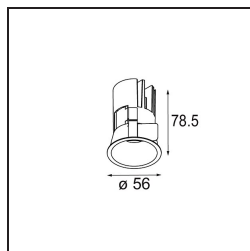

Date
Customer
Project
Type

*Minude Recessed 56 1x IP54 LED 2700K Medium DE Black Structure*

Minude's yogic flexibility will surprise you about as much as its bare, cylindrical design. Express a refined and minimalistic look & feel on walls, on high or low ceilings. Try more than one Minude on our Pista track or on our redesigned Modupoint LED. Its long string of colours and miniature size will make a big impression.

**Specifications**

Material	13650032
Light Source Type	LED
LED Type	BRIDGELUX V6 HD G7
LED technology	LED COB
CRI	Min. 90
Colour Temperature	2700K
Lifetime	L80B10 @50,000 Hours
Lamp Included	Yes
Number of Light Sources	1
CIE flux code	100 100 100 100 61
Binning (SDCM)	2
Light Direction	Down
Optic	Lens
Measured beam angle (°)	29.0
Input Voltage	Constant Current Driver Required
Electrical Class	III
IP Rating	54
Glow wire rating (°C)	960
Indoor/Outdoor	Indoor
Application	Ceiling, Wall
Mounting	Recessed
Cut-out size (mm)	ø51
Mounting depth (mm)	100.0
Adjustability	Not Applicable
Distance to Lighted Object (m)	0,1
Primary Colour & Primary Finish	Black, Structure
Gross weight (g)	190.0
Drive current (mA)	350      500
Min. forward voltage (Vf)	14.8      15.2
Max. forward voltage (Vf)	18.0      18.6
Connected load (W)	5.7      8.5
Luminous flux per lamp (lm)	435      587
Efficacy (lm/W)	76      69
Glare rating	1      1