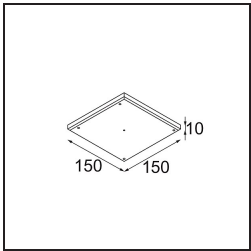

**Specifications**

Material	13650032
Light Source Type	LED
LED Type	BRIDGELUX V6 HD G7
LED technology	LED COB
CRI	Min. 90
Colour Temperature	2700K
Lifetime	L80B10 @50,000 Hours
Lamp Included	Yes
Number of Light Sources	1
CIE flux code	100 100 100 100 61
Binning (SDCM)	2
Light Direction	Down
Optic	Lens
Measured beam angle (°)	29.0
Input Voltage	Constant Current Driver Required
Electrical Class	III
IP Rating	54
Glow wire rating (°C)	960
Indoor/Outdoor	Indoor
Application	Ceiling, Wall
Mounting	Recessed
Cut-out size (mm)	ø51
Mounting depth (mm)	100.0
Adjustability	Not Applicable
Distance to Lighted Object (m)	0,1
Primary Colour & Primary Finish	Black, Structure
Gross weight (g)	190.0
Drive current (mA)	350      500
Min. forward voltage (Vf)	14.8      15.2
Max. forward voltage (Vf)	18.0      18.6
Connected load (W)	5.7      8.5
Luminous flux per lamp (lm)	435      587
Efficacy (lm/W)	76      69
Glare rating	1      1

**TM30 & CRI diagram**

**Light distribution & beam diagram**

Diagrams

**Installation Accessories**

**12293830** Plaster Kit 51 1x

**11624030** Installation Housing 140x250x100x210

**12292630** Gypsum Fibreboard 150x150