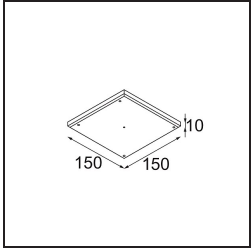

Specifications

Material	13650032
Light Source Type	LED
LED Type	BRIDGELUX V6 HD G7
LED technology	LED COB
CRI	Min. 90
Colour Temperature	2700K
Lifetime	L80B10 @50,000 Hours
Lamp Included	Yes
Number of Light Sources	1
CIE flux code	100 100 100 100 61
Binning (SDCM)	2
Light Direction	Down
Optic	Lens
Measured beam angle (°)	29.0
Input Voltage	Constant Current Driver Required
Electrical Class	III
IP Rating	54
Glow wire rating (°C)	960
Indoor/Outdoor	Indoor
Application	Ceiling, Wall
Mounting	Recessed
Cut-out size (mm)	ø51
Mounting depth (mm)	100.0
Adjustability	Not Applicable
Distance to Lighted Object (m)	0,1
Primary Colour & Primary Finish	Black, Structure
Gross weight (g)	190.0
Drive current (mA)	350 500
Min. forward voltage (Vf)	14.8 15.2
Max. forward voltage (Vf)	18.0 18.6
Connected load (W)	5.7 8.5
Luminous flux per lamp (lm)	435 587
Efficacy (lm/W)	76 69
Glare rating	1 1

TM30 & CRI diagram

Light distribution & beam diagram

Installation Accessories

12293830 Plaster Kit 51 1x

11624030 Installation Housing 140x250x100x210

12292630 Gypsum Fibreboard 150x150

Choose a required accessory