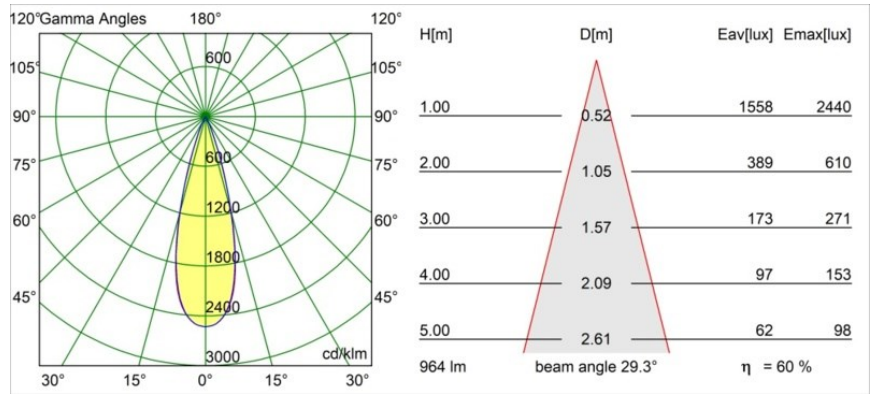

Light distribution & beam diagram