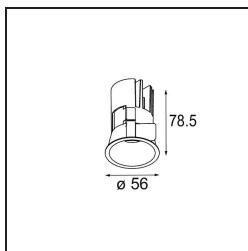

Date
Customer
Project
Type

Minude Recessed 56 1x IP54 LED 2700K Medium DE Black Structure

Specifications

Material	13650032
Light Source Type	LED
LED Type	BRIDGELUX V6 HD G7
LED technology	LED COB
CRI	Min. 90
Colour Temperature	2700K
Lifetime	L80B20 @50,000 Hours
Lamp Included	Yes
Number of Light Sources	1
CIE flux code	100 100 100 100 61
Binning (SDCM)	2
Light Direction	Down
Optic	Lens
Measured beam angle (°)	29.0
Input Voltage	Constant Current Driver Required
Electrical Class	III
IP Rating	54
Glow wire rating (°C)	960
Indoor/Outdoor	Indoor
Application	Ceiling, Wall
Mounting	Recessed
Cut-out size (mm)	ø51
Mounting depth (mm)	100.0
Adjustability	Not Applicable
Distance to Lighted Object (m)	0,1
Primary Colour & Primary Finish	Black, Structure
Gross weight (g)	190.0
Drive current (mA)	350 500
Min. forward voltage (Vf)	14,8 15,2
Max. forward voltage (Vf)	18,0 18,6
Connected load (W)	5,7 8,5
Delivered lumens (lm)	435 587
Efficacy (lm/W)	76 69
Glare rating	1 1