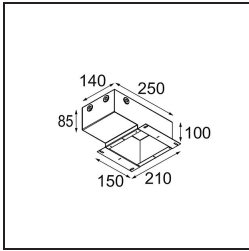

Date
Customer
Project
Type

Minude Recessed 56 1x IP54 LED 2700K Medium DE Black Structure

Specifications

Material	13650032
Light Source Type	LED
LED Type	BRIDGELUX V6 HD G7
LED technology	LED COB
CRI	Min. 90
Colour Temperature	2700K
Lifetime	L80B20 @50,000 Hours
Lamp Included	Yes
Number of Light Sources	1
CIE flux code	100 100 100 100 61
Binning (SDCM)	2
Light Direction	Down
Optic	Lens
Measured beam angle (°)	29.0
Input Voltage	Constant Current Driver Required
Electrical Class	III
IP Rating	54
Glow wire rating (°C)	960
Indoor/Outdoor	Indoor
Application	Ceiling, Wall
Mounting	Recessed
Cut-out size (mm)	ø51
Mounting depth (mm)	100.0
Adjustability	Not Applicable
Distance to Lighted Object (m)	0,1
Primary Colour & Primary Finish	Black, Structure
Gross weight (g)	190.0
Drive current (mA)	350 500
Min. forward voltage (Vf)	14,8 15,2
Max. forward voltage (Vf)	18,0 18,6
Connected load (W)	5,7 8,5
Delivered lumens (lm)	435 587
Efficacy (lm/W)	76 69
Glare rating	1 1

TM30 & CRI diagram

Light distribution & beam diagram

Diagrams

Installation Accessories

11624030 Installation Housing 140x250x100x210

12292630 Gypsum Fibreboard 150x150

Choose a required accessory