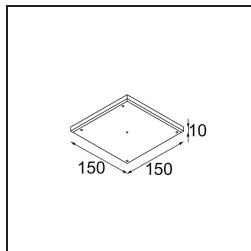

Date
Customer
Project
Type

Minude Recessed 56 1x IP54 LED 2700K Medium DE Black Structure

Specifications

Material	13650032
Light Source Type	LED
LED Type	BRIDGELUX V6 HD G7
LED technology	LED COB
CRI	Min. 90
Colour Temperature	2700K
Lifetime	L80B10 @50,000 Hours
Lamp Included	Yes
Number of Light Sources	1
CIE flux code	100 100 100 100 61
Binning (SDCM)	2
Light Direction	Down
Optic	Lens
Measured beam angle (°)	29.0
Input Voltage	Constant Current Driver Required
Electrical Class	III
IP Rating	54
Glow wire rating (°C)	960
Indoor/Outdoor	Indoor
Application	Ceiling, Wall
Mounting	Recessed
Cut-out size (mm)	ø51
Mounting depth (mm)	100.0
Adjustability	Not Applicable
Distance to Lighted Object (m)	0,1
Primary Colour & Primary Finish	Black, Structure
Gross weight (g)	190.0
Drive current (mA)	350 500
Min. forward voltage (Vf)	14,8 15,2
Max. forward voltage (Vf)	18,0 18,6
Connected load (W)	5,7 8,5
Delivered lumens (lm)	435 587
Efficacy (lm/W)	76 69
Glare rating	1 1

TM30 & CRI diagram

Light distribution & beam diagram

Installation Accessories

11624030 Installation Housing 140x250x100x210

12292630 Gypsum Fibreboard 150x150

Choose a required accessory