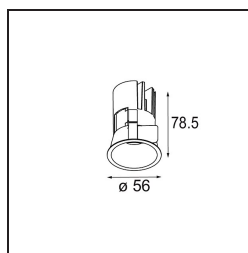

Date
Customer
Project
Type

Minude Recessed 56 1x IP54 LED 2700K Medium DE Black Structure

Minude's yogic flexibility will surprise you about as much as its bare, cylindrical design. Express a refined and minimalistic look & feel on walls, on high or low ceilings. Try more than one Minude on our Pista track or on our redesigned Modupoint LED. Its long string of colours and miniature size will make a big impression.

Specifications

Material	13650032
Light Source Type	LED
LED Type	BRIDGELUX V6 HD G7
LED technology	LED COB
CRI	Min. 90
Colour Temperature	2700K
Lifetime	L80B10 @50,000 Hours
Lamp Included	Yes
Number of Light Sources	1
CIE flux code	100 100 100 100 61
Binning (SDCM)	2
Light Direction	Down
Optic	Lens
Measured beam angle (°)	29.0
Input Voltage	Constant Current Driver Required
Electrical Class	III
IP Rating	54
Glow wire rating (°C)	960
Indoor/Outdoor	Indoor
Application	Ceiling, Wall
Mounting	Recessed
Cut-out size (mm)	ø51
Mounting depth (mm)	100.0
Adjustability	Not Applicable
Distance to Lighted Object (m)	0,1
Primary Colour & Primary Finish	Black, Structure
Gross weight (g)	190.0
Drive current (mA)	350 500
Min. forward voltage (Vf)	14.8 15.2
Max. forward voltage (Vf)	18.0 18.6
Connected load (W)	5.7 8.5
Luminous flux per lamp (lm)	435 587
Efficacy (lm/W)	76 69
Glare rating	1 1