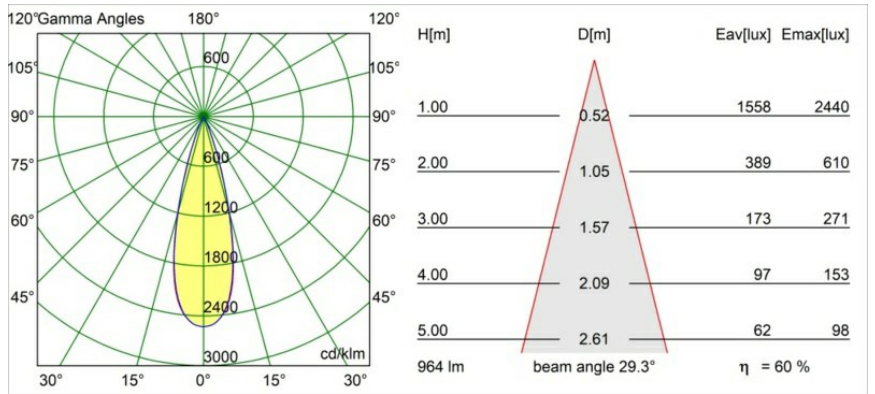

Light distribution & beam diagram