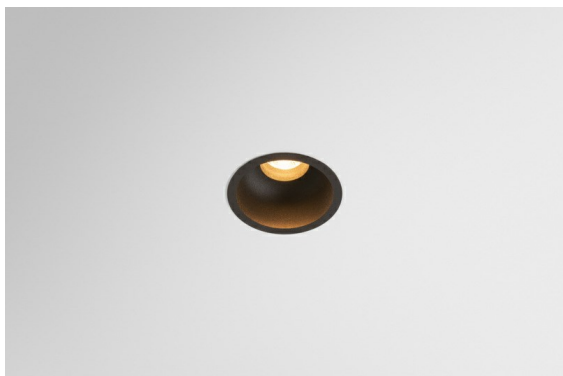

Date
Customer
Project
Type

Minude Recessed 56 1x IP54 LED 2700K Medium DE Black Structure

Specifications

Material	13650032
Light Source Type	LED
LED Type	BRIDGELUX V6 HD G7
LED technology	LED COB
CRI	Min. 90
Colour Temperature	2700K
Lifetime	L80B20 @50,000 Hours
Lamp Included	Yes
Number of Light Sources	1
CIE flux code	100 100 100 100 61
Binning (SDCM)	2
Light Direction	Down
Optic	Lens
Measured beam angle (°)	29.0
Input Voltage	Constant Current Driver Required
Electrical Class	III
IP Rating	54
Glow wire rating (°C)	960
Indoor/Outdoor	Indoor
Application	Ceiling, Wall
Mounting	Recessed
Cut-out size (mm)	ø51
Mounting depth (mm)	100.0
Adjustability	Not Applicable
Distance to Lighted Object (m)	0,1
Primary Colour & Primary Finish	Black, Structure
Gross weight (g)	190.0
Drive current (mA)	350 500
Min. forward voltage (Vf)	14,8 15,2
Max. forward voltage (Vf)	18,0 18,6
Connected load (W)	5,7 8,5
Delivered lumens (lm)	435 587
Efficacy (lm/W)	76 69
Glare rating	1 1

Minude's yogic flexibility will surprise you about as much as its bare, cylindrical design. Express a refined and minimalistic look & feel on walls, on high or low ceilings. Try more than one Minude on our Pista track or on our redesigned Modupoint LED. Its long string of colours and miniature size will make a big impression.