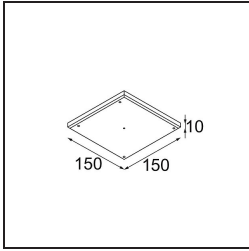

Date
Customer
Project
Type

Minude Recessed 56 1x IP54 LED 2700K Medium DE Black Structure

Specifications

Material	13650032
Light Source Type	LED
LED Type	BRIDGELUX V6 HD G7
LED technology	LED COB
CRI	Min. 90
Colour Temperature	2700K
Lifetime	L80B20 @50,000 Hours
Lamp Included	Yes
Number of Light Sources	1
CIE flux code	100 100 100 100 61
Binning (SDCM)	2
Light Direction	Down
Optic	Lens
Measured beam angle (°)	29.0
Input Voltage	Constant Current Driver Required
Electrical Class	III
IP Rating	54
Glow wire rating (°C)	960
Indoor/Outdoor	Indoor
Application	Ceiling, Wall
Mounting	Recessed
Cut-out size (mm)	ø51
Mounting depth (mm)	100.0
Adjustability	Not Applicable
Distance to Lighted Object (m)	0,1
Primary Colour & Primary Finish	Black, Structure
Gross weight (g)	190.0
Drive current (mA)	350 500
Min. forward voltage (Vf)	14,8 15,2
Max. forward voltage (Vf)	18,0 18,6
Connected load (W)	5,7 8,5
Delivered lumens (lm)	435 587
Efficacy (lm/W)	76 69
Glare rating	1 1

TM30 & CRI diagram

Light distribution & beam diagram

Diagrams

Installation Accessories

11624030 Installation Housing 140x250x100x210

12292630 Gypsum Fibreboard 150x150

Choose a required accessory