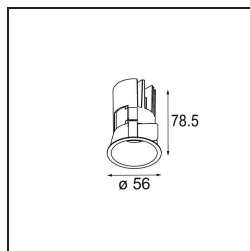

Date
Customer
Project
Type

Minude Recessed 56 1x IP54 LED 2700K Medium DE Black Structure

Specifications

Material	13650032
Light Source Type	LED
LED Type	BRIDGELUX V6 HD G7
LED technology	LED COB
CRI	Min. 90
Colour Temperature	2700K
Lifetime	L80B10 @50,000 Hours
Lamp Included	Yes
Number of Light Sources	1
CIE flux code	100 100 100 100 61
Binning (SDCM)	2
Light Direction	Down
Optic	Lens
Measured beam angle (°)	29.0
Input Voltage	Constant Current Driver Required
Electrical Class	III
IP Rating	54
Glow wire rating (°C)	960
Indoor/Outdoor	Indoor
Application	Ceiling, Wall
Mounting	Recessed
Cut-out size (mm)	ø51
Mounting depth (mm)	100.0
Adjustability	Not Applicable
Distance to Lighted Object (m)	0,1
Primary Colour & Primary Finish	Black, Structure
Gross weight (g)	190.0
Drive current (mA)	350 500
Min. forward voltage (Vf)	14,8 15,2
Max. forward voltage (Vf)	18,0 18,6
Connected load (W)	5,7 8,5
Delivered lumens (lm)	435 587
Efficacy (lm/W)	76 69
Glare rating	1 1