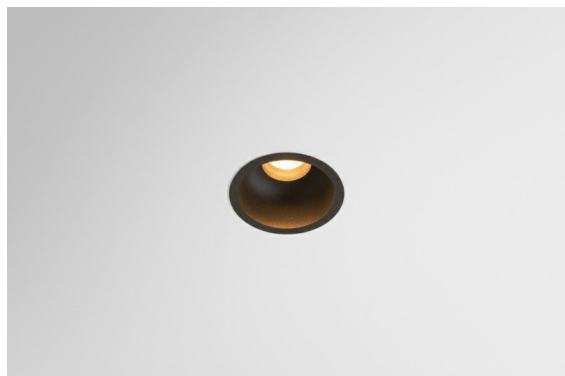

Date
Customer
Project
Type

Minude Recessed 56 1x IP54 LED 2700K Medium DE Black Structure

Specifications

Material	13650032
Light Source Type	LED
LED Type	BRIDGELUX V6 HD G7
LED technology	LED COB
CRI	Min. 90
Colour Temperature	2700K
Lifetime	L80B10 @50,000 Hours
Lamp Included	Yes
Number of Light Sources	1
CIE flux code	100 100 100 100 61
Binning (SDCM)	2
Light Direction	Down
Optic	Lens
Measured beam angle (°)	29.0
Input Voltage	Constant Current Driver Required
Electrical Class	III
IP Rating	54
Glow wire rating (°C)	960
Indoor/Outdoor	Indoor
Application	Ceiling, Wall
Mounting	Recessed
Cut-out size (mm)	ø51
Mounting depth (mm)	100.0
Adjustability	Not Applicable
Distance to Lighted Object (m)	0,1
Primary Colour & Primary Finish	Black, Structure
Gross weight (g)	190.0
Drive current (mA)	350 500
Min. forward voltage (Vf)	14,8 15,2
Max. forward voltage (Vf)	18,0 18,6
Connected load (W)	5,7 8,5
Delivered lumens (lm)	435 587
Efficacy (lm/W)	76 69
Glare rating	1 1

Minude's yogic flexibility will surprise you about as much as its bare, cylindrical design. Express a refined and minimalistic look & feel on walls, on high or low ceilings. Try more than one Minude on our Pista track or on our redesigned Modupoint LED. Its long string of colours and miniature size will make a big impression.