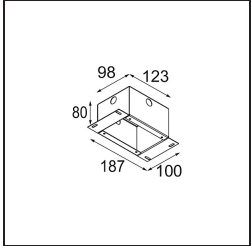

Date
Customer
Project
Type

Minude Out Recessed 49 23 1x IP54 LED 3000K Medium DE Bronze Brushed Anodised

Specifications

Material	13641182
Light Source Type	LED
LED Type	BRIDGELUX V6 HD G7
LED technology	LED COB
CRI	Min. 90
Colour Temperature	3000K
Lifetime	L80B10 @50,000 Hours
Lamp Included	Yes
Number of Light Sources	1
CIE flux code	100 100 100 100 62
Binning (SDCM)	2
Light Direction	Down
Optic	Lens
Measured beam angle (°)	29.0
Input Voltage	Constant Current Driver Required
Electrical Class	III
IP Rating	54
Glow wire rating (°C)	960
Indoor/Outdoor	Indoor
Application	Ceiling, Wall
Mounting	Recessed
Cut-out size (mm)	ø44
Mounting depth (mm)	80.0
Adjustability	Not Applicable
Distance to Lighted Object (m)	0,1
Primary Colour & Primary Finish	Bronze, Brushed Anodised
Gross weight (g)	197.0
Drive current (mA)	350 500
Min. forward voltage (Vf)	14,8 15,2
Max. forward voltage (Vf)	18,0 18,6
Connected load (W)	5,7 8,5
Luminous flux per lamp (lm)	451 608
Efficacy (lm/W)	79 72
Glare rating	1 1

TM30 & CRI diagram

Light distribution & beam diagram

Diagrams

Installation Accessories

12293730 Plaster Kit 44 1x

10889530 Installation Housing 123x100x80

12290730 Plaster Kit 100x120-45 1x

Choose a required accessory