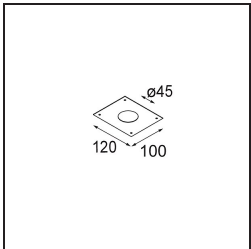

Date
Customer
Project
Type

Minude Out Recessed 49 23 1x IP54 LED 3000K Medium DE Bronze Brushed Anodised

Specifications

Material	13641182
Light Source Type	LED
LED Type	BRIDGELUX V6 HD G7
LED technology	LED COB
CRI	Min. 90
Colour Temperature	3000K
Lifetime	L80B10 @50,000 Hours
Lamp Included	Yes
Number of Light Sources	1
CIE flux code	100 100 100 100 62
Binning (SDCM)	2
Light Direction	Down
Optic	Lens
Measured beam angle (°)	29.0
Input Voltage	Constant Current Driver Required
Electrical Class	III
IP Rating	54
Glow wire rating (°C)	960
Indoor/Outdoor	Indoor
Application	Ceiling, Wall
Mounting	Recessed
Cut-out size (mm)	ø44
Mounting depth (mm)	80.0
Adjustability	Not Applicable
Distance to Lighted Object (m)	0,1
Primary Colour & Primary Finish	Bronze, Brushed Anodised
Gross weight (g)	197.0
Drive current (mA)	350 500
Min. forward voltage (Vf)	14,8 15,2
Max. forward voltage (Vf)	18,0 18,6
Connected load (W)	5,7 8,5
Luminous flux per lamp (lm)	451 608
Efficacy (lm/W)	79 72
Glare rating	1 1

TM30 & CRI diagram

Light distribution & beam diagram

Diagrams

Installation Accessories

12293730 Plaster Kit 44 1x

10889530 Installation Housing 123x100x80

12290730 Plaster Kit 100x120-45 1x

Choose a required accessory