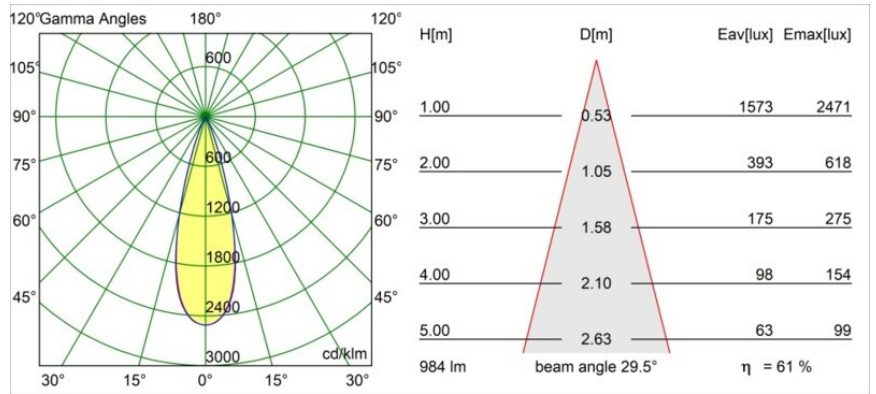

Light distribution & beam diagram