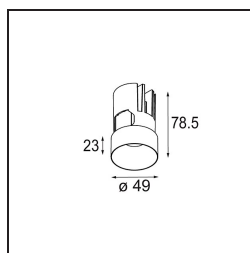

Date
Customer
Project
Type

Minude Out Recessed 49 23 1x IP54 LED 3000K Medium DE Bronze Brushed Anodised

Specifications

Material	13641182
Light Source Type	LED
LED Type	BRIDGELUX V6 HD G7
LED technology	LED COB
CRI	Min. 90
Colour Temperature	3000K
Lifetime	L80B10 @50,000 Hours
Lamp Included	Yes
Number of Light Sources	1
CIE flux code	100 100 100 100 62
Binning (SDCM)	2
Light Direction	Down
Optic	Lens
Measured beam angle (°)	29.0
Input Voltage	Constant Current Driver Required
Electrical Class	III
IP Rating	54
Glow wire rating (°C)	960
Indoor/Outdoor	Indoor
Application	Ceiling, Wall
Mounting	Recessed
Cut-out size (mm)	ø44
Mounting depth (mm)	80.0
Adjustability	Not Applicable
Distance to Lighted Object (m)	0,1
Primary Colour & Primary Finish	Bronze, Brushed Anodised
Gross weight (g)	197.0
Drive current (mA)	350 500
Min. forward voltage (Vf)	14,8 15,2
Max. forward voltage (Vf)	18,0 18,6
Connected load (W)	5,7 8,5
Luminous flux per lamp (lm)	451 608
Efficacy (lm/W)	79 72
Glare rating	1 1