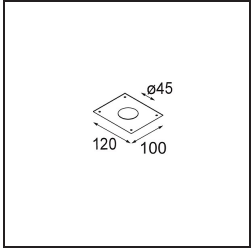

Specifications

Material	13641184
Light Source Type	LED
LED Type	BRIDGELUX V6 HD G7
LED technology	LED COB
CRI	Min. 90
Colour Temperature	3000K
Lifetime	L80B10 @50,000 Hours
Lamp Included	Yes
Number of Light Sources	1
CIE flux code	100 100 100 100 62
Binning (SDCM)	2
Light Direction	Down
Optic	Lens
Measured beam angle (°)	29.0
Input Voltage	Constant Current Driver Required
Electrical Class	III
IP Rating	54
Glow wire rating (°C)	960
Indoor/Outdoor	Indoor
Application	Ceiling, Wall
Mounting	Recessed
Cut-out size (mm)	ø44
Mounting depth (mm)	80.0
Adjustability	Not Applicable
Distance to Lighted Object (m)	0,1
Primary Colour & Primary Finish	Silver Bronze, Brushed Anodised
Gross weight (g)	197.0
Drive current (mA)	350 500
Min. forward voltage (Vf)	14.8 15.2
Max. forward voltage (Vf)	18.0 18.6
Connected load (W)	5.7 8.5
Luminous flux per lamp (lm)	456 614
Efficacy (lm/W)	80 72
Glare rating	3 4

TM30 & CRI diagram

Light distribution & beam diagram

Installation Accessories

12293730 Plaster Kit 44 1x

10889530 Installation Housing 123x100x80

12290730 Plaster Kit 100x120-45 1x

Choose a required accessory