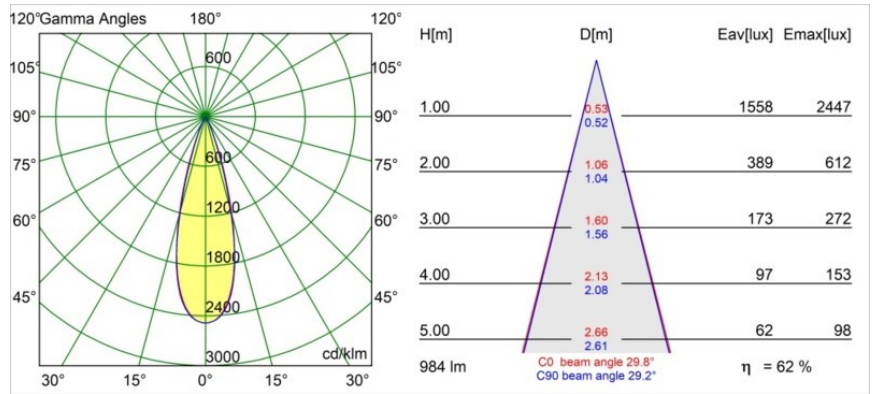

Light distribution & beam diagram