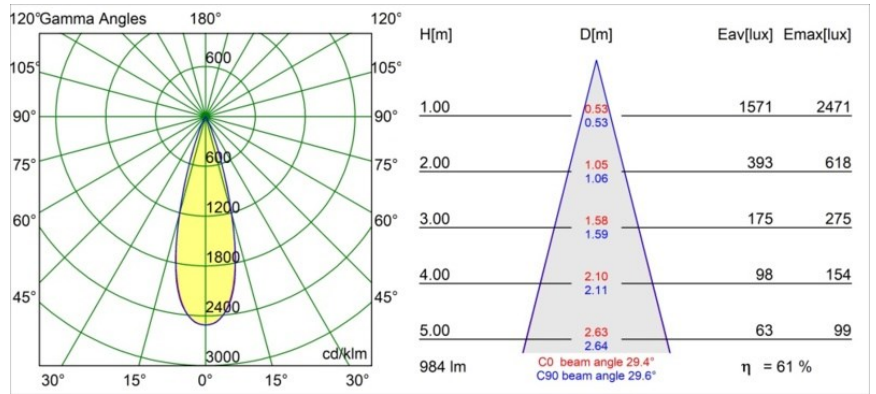

Light distribution & beam diagram