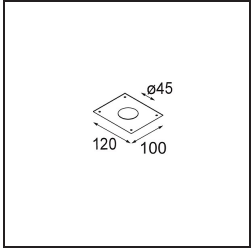

Specifications

Material	13641181
Light Source Type	LED
LED Type	BRIDGELUX V6 HD G7
LED technology	LED COB
CRI	Min. 90
Colour Temperature	3000K
Lifetime	L80B10 @50,000 Hours
Lamp Included	Yes
Number of Light Sources	1
CIE flux code	100 100 100 100 62
Binning (SDCM)	2
Light Direction	Down
Optic	Lens
Measured beam angle (°)	29.0
Input Voltage	Constant Current Driver Required
Electrical Class	III
IP Rating	54
Glow wire rating (°C)	960
Indoor/Outdoor	Indoor
Application	Ceiling, Wall
Mounting	Recessed
Cut-out size (mm)	ø44
Mounting depth (mm)	80.0
Adjustability	Not Applicable
Distance to Lighted Object (m)	0,1
Primary Colour & Primary Finish	Black, Brushed Anodised
Gross weight (g)	197.0
Drive current (mA)	350 500
Min. forward voltage (Vf)	14,8 15,2
Max. forward voltage (Vf)	18,0 18,6
Connected load (W)	5,7 8,5
Luminous flux per lamp (lm)	450 606
Efficacy (lm/W)	79 71
Glare rating	1 1

TM30 & CRI diagram

Light distribution & beam diagram

Installation Accessories

12293730 Plaster Kit 44 1x

10889530 Installation Housing 123x100x80

12290730 Plaster Kit 100x120-45 1x

Choose a required accessory