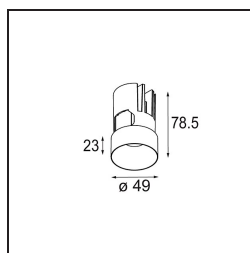

Date
Customer
Project
Type

Minude Out Recessed 49 23 1x IP54 LED 3000K Medium DE White Structure

Specifications

Material	13641109
Light Source Type	LED
LED Type	BRIDGELUX V6 HD G7
LED technology	LED COB
CRI	Min. 90
Colour Temperature	3000K
Lifetime	L80B10 @50,000 Hours
Lamp Included	Yes
Number of Light Sources	1
CIE flux code	98 99 100 100 64
Binning (SDCM)	2
Light Direction	Down
Optic	Lens
Measured beam angle (°)	29.0
Input Voltage	Constant Current Driver Required
Electrical Class	III
IP Rating	54
Glow wire rating (°C)	960
Indoor/Outdoor	Indoor
Application	Ceiling, Wall
Mounting	Recessed
Cut-out size (mm)	ø44
Mounting depth (mm)	80.0
Adjustability	Not Applicable
Distance to Lighted Object (m)	0,1
Primary Colour & Primary Finish	White, Structure
Gross weight (g)	197.0
Drive current (mA)	350 500
Min. forward voltage (Vf)	14,8 15,2
Max. forward voltage (Vf)	18,0 18,6
Connected load (W)	5,7 8,5
Luminous flux per lamp (lm)	467 630
Efficacy (lm/W)	82 74
Glare rating	13 14