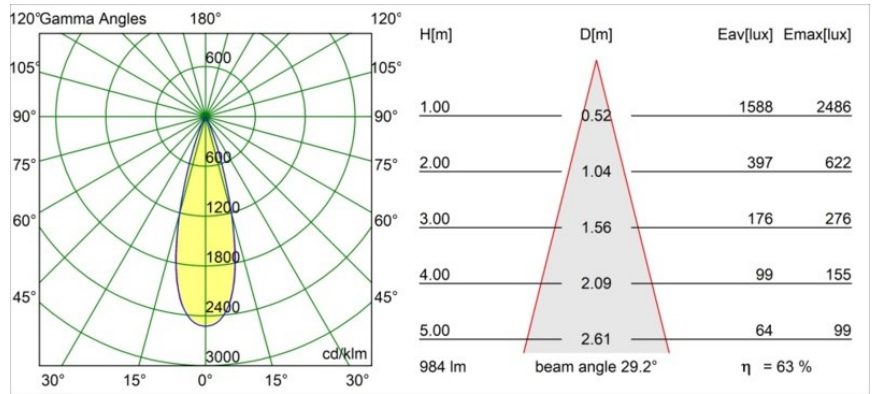

Light distribution & beam diagram