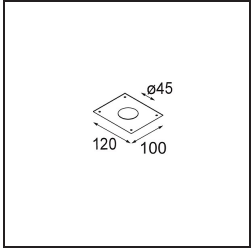

Specifications

Material	13641132
Light Source Type	LED
LED Type	BRIDGELUX V6 HD G7
LED technology	LED COB
CRI	Min. 90
Colour Temperature	3000K
Lifetime	L80B10 @50,000 Hours
Lamp Included	Yes
Number of Light Sources	1
CIE flux code	100 100 100 100 61
Binning (SDCM)	2
Light Direction	Down
Optic	Lens
Measured beam angle (°)	29.0
Input Voltage	Constant Current Driver Required
Electrical Class	III
IP Rating	54
Glow wire rating (°C)	960
Indoor/Outdoor	Indoor
Application	Ceiling, Wall
Mounting	Recessed
Cut-out size (mm)	ø44
Mounting depth (mm)	80.0
Adjustability	Not Applicable
Distance to Lighted Object (m)	0,1
Primary Colour & Primary Finish	Black, Structure
Gross weight (g)	197.0
Drive current (mA)	350 500
Min. forward voltage (Vf)	14.8 15.2
Max. forward voltage (Vf)	18.0 18.6
Connected load (W)	5.7 8.5
Luminous flux per lamp (lm)	444 599
Efficacy (lm/W)	78 70
Glare rating	1 1

TM30 & CRI diagram

Light distribution & beam diagram

Installation Accessories

12293730 Plaster Kit 44 1x

10889530 Installation Housing 123x100x80

12290730 Plaster Kit 100x120-45 1x

Choose a required accessory