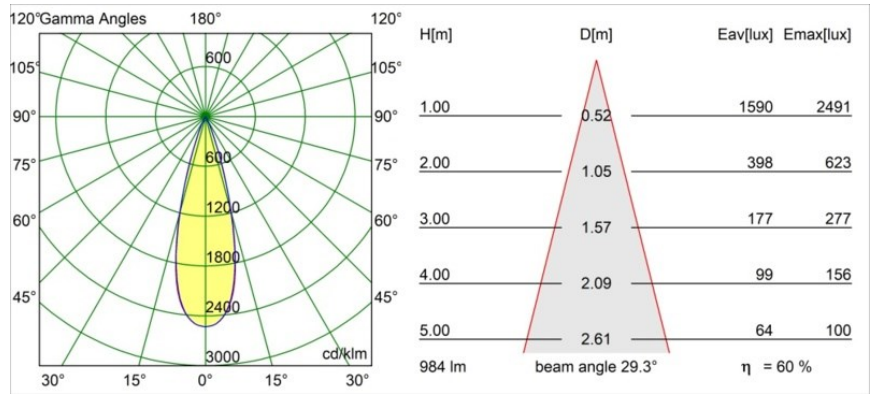

Light distribution & beam diagram