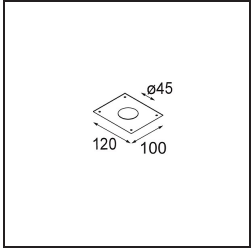

Specifications

Material	13641082
Light Source Type	LED
LED Type	BRIDGELUX V6 HD G7
LED technology	LED COB
CRI	Min. 90
Colour Temperature	2700K
Lifetime	L80B10 @50,000 Hours
Lamp Included	Yes
Number of Light Sources	1
CIE flux code	100 100 100 100 62
Binning (SDCM)	2
Light Direction	Down
Optic	Lens
Measured beam angle (°)	29.0
Input Voltage	Constant Current Driver Required
Electrical Class	III
IP Rating	54
Glow wire rating (°C)	960
Indoor/Outdoor	Indoor
Application	Ceiling, Wall
Mounting	Recessed
Cut-out size (mm)	ø44
Mounting depth (mm)	80.0
Adjustability	Not Applicable
Distance to Lighted Object (m)	0,1
Primary Colour & Primary Finish	Bronze, Brushed Anodised
Gross weight (g)	197.0
Drive current (mA)	350 500
Min. forward voltage (Vf)	14,8 15,2
Max. forward voltage (Vf)	18,0 18,6
Connected load (W)	5,7 8,5
Luminous flux per lamp (lm)	442 596
Efficacy (lm/W)	78 70
Glare rating	1 1

TM30 & CRI diagram

Light distribution & beam diagram

Diagrams

Installation Accessories

12293730 Plaster Kit 44 1x

10889530 Installation Housing 123x100x80

12290730 Plaster Kit 100x120-45 1x

Choose a required accessory