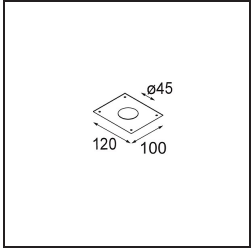

Date
Customer
Project
Type

Minude Out Recessed 49 23 1x IP54 LED 2700K Medium DE Bronze Brushed Anodised

Specifications

Material	13641082
Light Source Type	LED
LED Type	BRIDGELUX V6 HD G7
LED technology	LED COB
CRI	Min. 90
Colour Temperature	2700K
Lifetime	L80B10 @50,000 Hours
Lamp Included	Yes
Number of Light Sources	1
CIE flux code	100 100 100 100 62
Binning (SDCM)	2
Light Direction	Down
Optic	Lens
Measured beam angle (°)	29.0
Input Voltage	Constant Current Driver Required
Electrical Class	III
IP Rating	54
Glow wire rating (°C)	960
Indoor/Outdoor	Indoor
Application	Ceiling, Wall
Mounting	Recessed
Cut-out size (mm)	ø44
Mounting depth (mm)	80.0
Adjustability	Not Applicable
Distance to Lighted Object (m)	0,1
Primary Colour & Primary Finish	Bronze, Brushed Anodised
Gross weight (g)	197.0
Drive current (mA)	350 500
Min. forward voltage (Vf)	14,8 15,2
Max. forward voltage (Vf)	18,0 18,6
Connected load (W)	5,7 8,5
Luminous flux per lamp (lm)	442 596
Efficacy (lm/W)	78 70
Glare rating	1 1

TM30 & CRI diagram

Light distribution & beam diagram

Diagrams

Installation Accessories

12293730 Plaster Kit 44 1x

10889530 Installation Housing 123x100x80

12290730 Plaster Kit 100x120-45 1x

Choose a required accessory