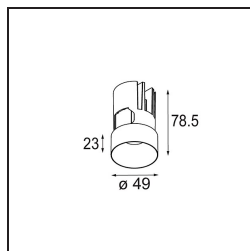

Date
Customer
Project
Type

Minude Out Recessed 49 23 1x IP54 LED 2700K Medium DE Bronze Brushed Anodised

Specifications

Material	13641082
Light Source Type	LED
LED Type	BRIDGELUX V6 HD G7
LED technology	LED COB
CRI	Min. 90
Colour Temperature	2700K
Lifetime	L80B10 @50,000 Hours
Lamp Included	Yes
Number of Light Sources	1
CIE flux code	100 100 100 100 62
Binning (SDCM)	2
Light Direction	Down
Optic	Lens
Measured beam angle (°)	29.0
Input Voltage	Constant Current Driver Required
Electrical Class	III
IP Rating	54
Glow wire rating (°C)	960
Indoor/Outdoor	Indoor
Application	Ceiling, Wall
Mounting	Recessed
Cut-out size (mm)	ø44
Mounting depth (mm)	80.0
Adjustability	Not Applicable
Distance to Lighted Object (m)	0,1
Primary Colour & Primary Finish	Bronze, Brushed Anodised
Gross weight (g)	197.0
Drive current (mA)	350 500
Min. forward voltage (Vf)	14,8 15,2
Max. forward voltage (Vf)	18,0 18,6
Connected load (W)	5,7 8,5
Luminous flux per lamp (lm)	442 596
Efficacy (lm/W)	78 70
Glare rating	1 1