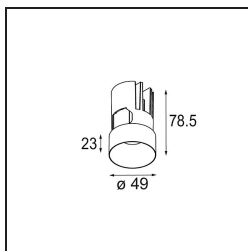

Date
Customer
Project
Type

Minude Out Recessed 49 23 1x IP54 LED 2700K Medium DE Bronze Brushed Anodised

Specifications

Material	13641082
Light Source Type	LED
LED Type	BRIDGELUX V6 HD G7
LED technology	LED COB
CRI	Min. 90
Colour Temperature	2700K
Lifetime	L80B10 @50,000 Hours
Lamp Included	Yes
Number of Light Sources	1
CIE flux code	100 100 100 100 62
Binning (SDCM)	2
Light Direction	Down
Optic	Lens
Measured beam angle (°)	29.0
Input Voltage	Constant Current Driver Required
Electrical Class	III
IP Rating	54
Glow wire rating (°C)	960
Indoor/Outdoor	Indoor
Application	Ceiling, Wall
Mounting	Recessed
Cut-out size (mm)	ø44
Mounting depth (mm)	80.0
Adjustability	Not Applicable
Distance to Lighted Object (m)	0,1
Primary Colour & Primary Finish	Bronze, Brushed Anodised
Gross weight (g)	197.0
Drive current (mA)	350 500
Min. forward voltage (Vf)	14,8 15,2
Max. forward voltage (Vf)	18,0 18,6
Connected load (W)	5,7 8,5
Luminous flux per lamp (lm)	442 596
Efficacy (lm/W)	78 70
Glare rating	1 1