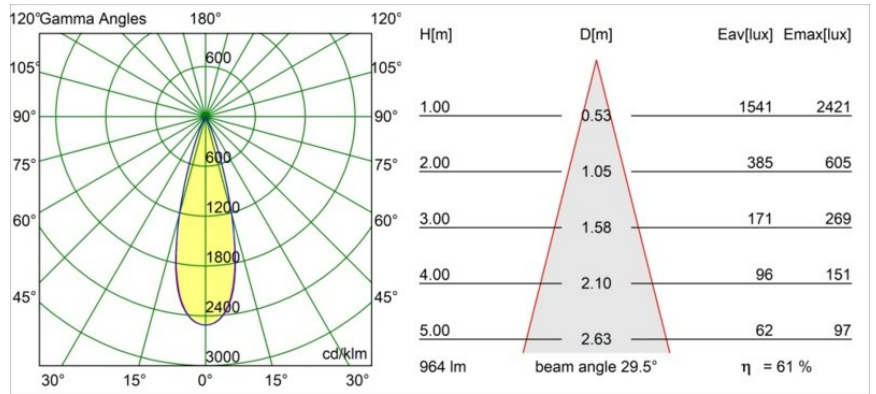

Light distribution & beam diagram