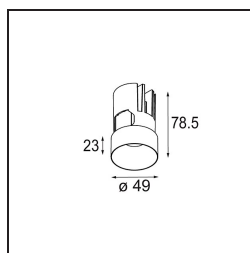

Date
Customer
Project
Type

Minude Out Recessed 49 23 1x IP54 LED 2700K Medium DE Silver Bronze Brushed Anodised

Specifications

Material	13641084
Light Source Type	LED
LED Type	BRIDGELUX V6 HD G7
LED technology	LED COB
CRI	Min. 90
Colour Temperature	2700K
Lifetime	L80B10 @50,000 Hours
Lamp Included	Yes
Number of Light Sources	1
CIE flux code	100 100 100 100 62
Binning (SDCM)	2
Light Direction	Down
Optic	Lens
Measured beam angle (°)	29.0
Input Voltage	Constant Current Driver Required
Electrical Class	III
IP Rating	54
Glow wire rating (°C)	960
Indoor/Outdoor	Indoor
Application	Ceiling, Wall
Mounting	Recessed
Cut-out size (mm)	ø44
Mounting depth (mm)	80.0
Adjustability	Not Applicable
Distance to Lighted Object (m)	0,1
Primary Colour & Primary Finish	Silver Bronze, Brushed Anodised
Gross weight (g)	197.0
Drive current (mA)	350 500
Min. forward voltage (Vf)	14,8 15,2
Max. forward voltage (Vf)	18,0 18,6
Connected load (W)	5,7 8,5
Luminous flux per lamp (lm)	446 602
Efficacy (lm/W)	78 71
Glare rating	3 4