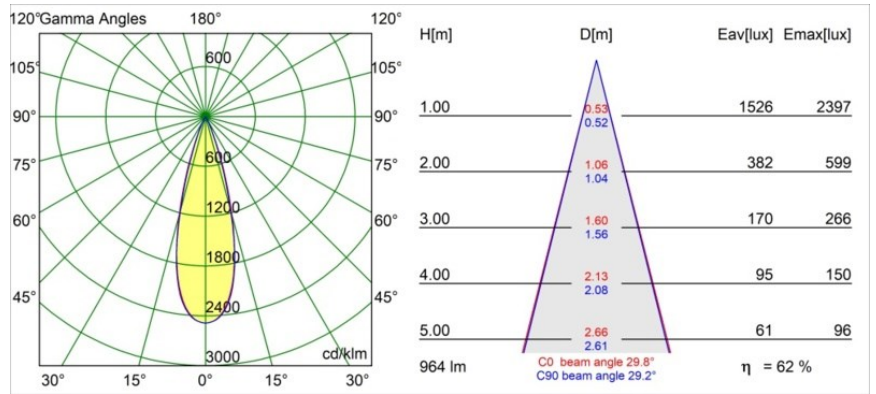

Light distribution & beam diagram