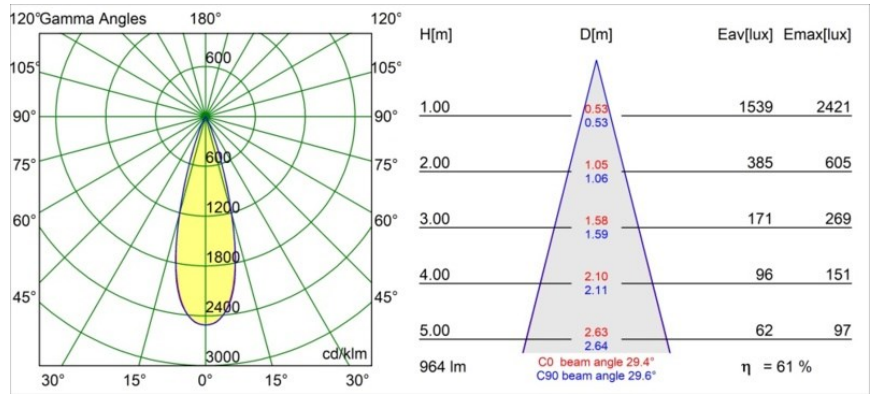

Light distribution & beam diagram