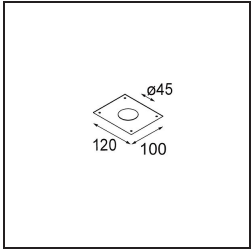

Date
Customer
Project
Type

Minude Out Recessed 49 23 1x IP54 LED 2700K Medium DE Black Brushed Anodised

Specifications

Material	13641081
Light Source Type	LED
LED Type	BRIDGELUX V6 HD G7
LED technology	LED COB
CRI	Min. 90
Colour Temperature	2700K
Lifetime	L80B10 @50,000 Hours
Lamp Included	Yes
Number of Light Sources	1
CIE flux code	100 100 100 100 62
Binning (SDCM)	2
Light Direction	Down
Optic	Lens
Measured beam angle (°)	29.0
Input Voltage	Constant Current Driver Required
Electrical Class	III
IP Rating	54
Glow wire rating (°C)	960
Indoor/Outdoor	Indoor
Application	Ceiling, Wall
Mounting	Recessed
Cut-out size (mm)	ø44
Mounting depth (mm)	100.0
Adjustability	Not Applicable
Distance to Lighted Object (m)	0,1
Primary Colour & Primary Finish	Black, Brushed Anodised
Gross weight (g)	197.0
Drive current (mA)	350 500
Min. forward voltage (Vf)	14,8 15,2
Max. forward voltage (Vf)	18,0 18,6
Connected load (W)	5,7 8,5
Delivered lumens (lm)	440 594
Efficacy (lm/W)	77 70
Glare rating	1 1

TM30 & CRI diagram

Light distribution & beam diagram

Installation Accessories

10889530 Installation Housing 123x100x80

12290730 Plaster Kit 100x120-45 1x

Choose a required accessory