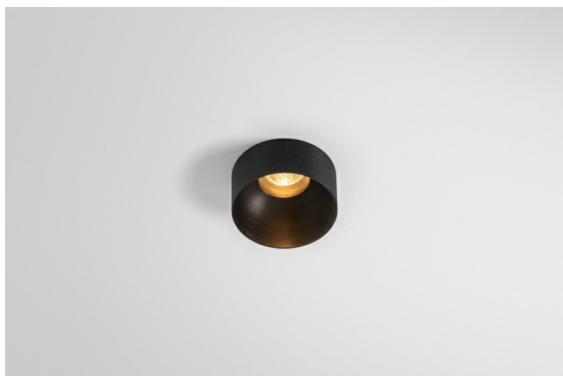

Date
Customer
Project
Type

Minude Out Recessed 49 23 1x IP54 LED 2700K Medium DE Black Brushed Anodised

Specifications

Material	13641081
Light Source Type	LED
LED Type	BRIDGELUX V6 HD G7
LED technology	LED COB
CRI	Min. 90
Colour Temperature	2700K
Lifetime	L80B10 @50,000 Hours
Lamp Included	Yes
Number of Light Sources	1
CIE flux code	100 100 100 100 62
Binning (SDCM)	2
Light Direction	Down
Optic	Lens
Measured beam angle (°)	29.0
Input Voltage	Constant Current Driver Required
Electrical Class	III
IP Rating	54
Glow wire rating (°C)	960
Indoor/Outdoor	Indoor
Application	Ceiling, Wall
Mounting	Recessed
Cut-out size (mm)	ø44
Mounting depth (mm)	100.0
Adjustability	Not Applicable
Distance to Lighted Object (m)	0,1
Primary Colour & Primary Finish	Black, Brushed Anodised
Gross weight (g)	197.0
Drive current (mA)	350 500
Min. forward voltage (Vf)	14,8 15,2
Max. forward voltage (Vf)	18,0 18,6
Connected load (W)	5,7 8,5
Delivered lumens (lm)	440 594
Efficacy (lm/W)	77 70
Glare rating	1 1

Minude's yogic flexibility will surprise you about as much as its bare, cylindrical design. Express a refined and minimalistic look & feel on walls, on high or low ceilings. Try more than one Minude on our Pista track or on our redesigned Modupoint LED. Its long string of colours and miniature size will make a big impression.