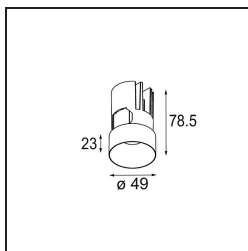

Date
Customer
Project
Type

Minude Out Recessed 49 23 1x IP54 LED 2700K Medium DE Black Brushed Anodised

Specifications

Material	13641081
Light Source Type	LED
LED Type	BRIDGELUX V6 HD G7
LED technology	LED COB
CRI	Min. 90
Colour Temperature	2700K
Lifetime	L80B10 @50,000 Hours
Lamp Included	Yes
Number of Light Sources	1
CIE flux code	100 100 100 100 62
Binning (SDCM)	2
Light Direction	Down
Optic	Lens
Measured beam angle (°)	29.0
Input Voltage	Constant Current Driver Required
Electrical Class	III
IP Rating	54
Glow wire rating (°C)	960
Indoor/Outdoor	Indoor
Application	Ceiling, Wall
Mounting	Recessed
Cut-out size (mm)	ø44
Mounting depth (mm)	100.0
Adjustability	Not Applicable
Distance to Lighted Object (m)	0,1
Primary Colour & Primary Finish	Black, Brushed Anodised
Gross weight (g)	197.0
Drive current (mA)	350 500
Min. forward voltage (Vf)	14,8 15,2
Max. forward voltage (Vf)	18,0 18,6
Connected load (W)	5,7 8,5
Delivered lumens (lm)	440 594
Efficacy (lm/W)	77 70
Glare rating	1 1