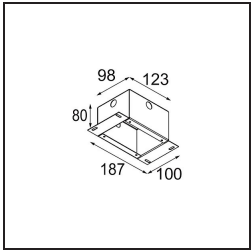

Date
Customer
Project
Type

Minude Out Recessed 49 23 1x IP54 LED 2700K Medium DE Black Brushed Anodised

Specifications

Material	13641081
Light Source Type	LED
LED Type	BRIDGELUX V6 HD G7
LED technology	LED COB
CRI	Min. 90
Colour Temperature	2700K
Lifetime	L80B10 @50,000 Hours
Lamp Included	Yes
Number of Light Sources	1
CIE flux code	100 100 100 100 62
Binning (SDCM)	2
Light Direction	Down
Optic	Lens
Measured beam angle (°)	29.0
Input Voltage	Constant Current Driver Required
Electrical Class	III
IP Rating	54
Glow wire rating (°C)	960
Indoor/Outdoor	Indoor
Application	Ceiling, Wall
Mounting	Recessed
Cut-out size (mm)	ø44
Mounting depth (mm)	100.0
Adjustability	Not Applicable
Distance to Lighted Object (m)	0,1
Primary Colour & Primary Finish	Black, Brushed Anodised
Gross weight (g)	197.0
Drive current (mA)	350 500
Min. forward voltage (Vf)	14,8 15,2
Max. forward voltage (Vf)	18,0 18,6
Connected load (W)	5,7 8,5
Delivered lumens (lm)	440 594
Efficacy (lm/W)	77 70
Glare rating	1 1

TM30 & CRI diagram

Light distribution & beam diagram

Installation Accessories

10889530 Installation Housing 123x100x80

12290730 Plaster Kit 100x120-45 1x

Choose a required accessory