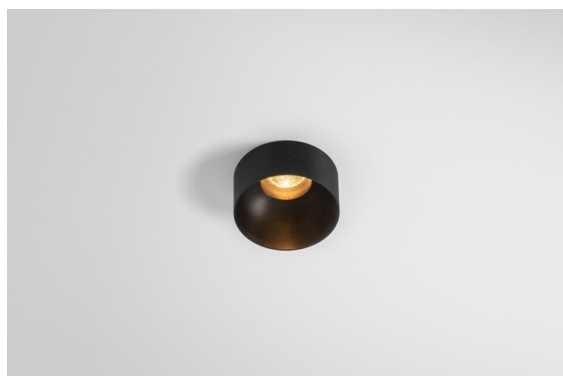

Date
Customer
Project
Type

Minude Out Recessed 49 23 1x IP54 LED 2700K Medium DE Black Brushed Anodised

Minude's yogic flexibility will surprise you about as much as its bare, cylindrical design. Express a refined and minimalistic look & feel on walls, on high or low ceilings. Try more than one Minude on our Pista track or on our redesigned Modupoint LED. Its long string of colours and miniature size will make a big impression.

Specifications

Material	13641081
Light Source Type	LED
LED Type	BRIDGELUX V6 HD G7
LED technology	LED COB
CRI	Min. 90
Colour Temperature	2700K
Lifetime	L80B10 @50,000 Hours
Lamp Included	Yes
Number of Light Sources	1
CIE flux code	100 100 100 100 62
Binning (SDCM)	2
Light Direction	Down
Optic	Lens
Measured beam angle (°)	29.0
Input Voltage	Constant Current Driver Required
Electrical Class	III
IP Rating	54
Glow wire rating (°C)	960
Indoor/Outdoor	Indoor
Application	Ceiling, Wall
Mounting	Recessed
Cut-out size (mm)	ø44
Mounting depth (mm)	80.0
Adjustability	Not Applicable
Distance to Lighted Object (m)	0,1
Primary Colour & Primary Finish	Black, Brushed Anodised
Gross weight (g)	197.0
Drive current (mA)	350 500
Min. forward voltage (Vf)	14.8 15.2
Max. forward voltage (Vf)	18.0 18.6
Connected load (W)	5.7 8.5
Luminous flux per lamp (lm)	440 594
Efficacy (lm/W)	77 70
Glare rating	1 1