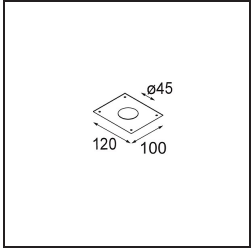

Specifications

Material	13641081
Light Source Type	LED
LED Type	BRIDGELUX V6 HD G7
LED technology	LED COB
CRI	Min. 90
Colour Temperature	2700K
Lifetime	L80B10 @50,000 Hours
Lamp Included	Yes
Number of Light Sources	1
CIE flux code	100 100 100 100 62
Binning (SDCM)	2
Light Direction	Down
Optic	Lens
Measured beam angle (°)	29.0
Input Voltage	Constant Current Driver Required
Electrical Class	III
IP Rating	54
Glow wire rating (°C)	960
Indoor/Outdoor	Indoor
Application	Ceiling, Wall
Mounting	Recessed
Cut-out size (mm)	ø44
Mounting depth (mm)	80.0
Adjustability	Not Applicable
Distance to Lighted Object (m)	0,1
Primary Colour & Primary Finish	Black, Brushed Anodised
Gross weight (g)	197.0
Drive current (mA)	350 500
Min. forward voltage (Vf)	14,8 15,2
Max. forward voltage (Vf)	18,0 18,6
Connected load (W)	5,7 8,5
Luminous flux per lamp (lm)	440 594
Efficacy (lm/W)	77 70
Glare rating	1 1

TM30 & CRI diagram

Light distribution & beam diagram

Installation Accessories

12293730 Plaster Kit 44 1x

10889530 Installation Housing 123x100x80

12290730 Plaster Kit 100x120-45 1x

Choose a required accessory