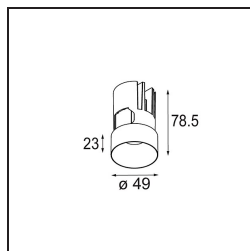

Date
Customer
Project
Type

Minude Out Recessed 49 23 1x IP54 LED 2700K Medium DE White Structure

Specifications

Material	13641009
Light Source Type	LED
LED Type	BRIDGELUX V6 HD G7
LED technology	LED COB
CRI	Min. 90
Colour Temperature	2700K
Lifetime	L80B10 @50,000 Hours
Lamp Included	Yes
Number of Light Sources	1
CIE flux code	98 99 100 100 64
Binning (SDCM)	2
Light Direction	Down
Optic	Lens
Measured beam angle (°)	29.0
Input Voltage	Constant Current Driver Required
Electrical Class	III
IP Rating	54
Glow wire rating (°C)	960
Indoor/Outdoor	Indoor
Application	Ceiling, Wall
Mounting	Recessed
Cut-out size (mm)	ø44
Mounting depth (mm)	80.0
Adjustability	Not Applicable
Distance to Lighted Object (m)	0,1
Primary Colour & Primary Finish	White, Structure
Gross weight (g)	197.0
Drive current (mA)	350 500
Min. forward voltage (Vf)	14,8 15,2
Max. forward voltage (Vf)	18,0 18,6
Connected load (W)	5,7 8,5
Luminous flux per lamp (lm)	457 617
Efficacy (lm/W)	80 73
Glare rating	12 14