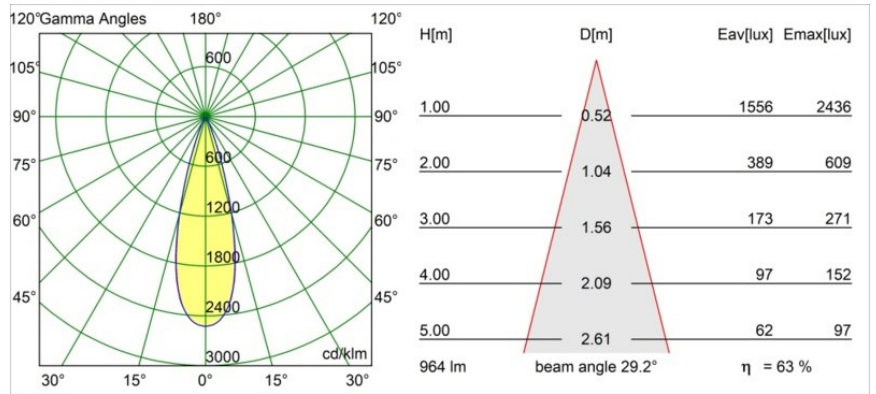

Light distribution & beam diagram