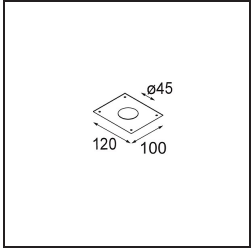

Date
Customer
Project
Type

Minude Out Recessed 49 23 1x IP54 LED 2700K Medium DE White Structure

Specifications

Material	13641009
Light Source Type	LED
LED Type	BRIDGELUX V6 HD G7
LED technology	LED COB
CRI	Min. 90
Colour Temperature	2700K
Lifetime	L80B10 @50,000 Hours
Lamp Included	Yes
Number of Light Sources	1
CIE flux code	98 99 100 100 64
Binning (SDCM)	2
Light Direction	Down
Optic	Lens
Measured beam angle (°)	29.0
Input Voltage	Constant Current Driver Required
Electrical Class	III
IP Rating	54
Glow wire rating (°C)	960
Indoor/Outdoor	Indoor
Application	Ceiling, Wall
Mounting	Recessed
Cut-out size (mm)	ø44
Mounting depth (mm)	80.0
Adjustability	Not Applicable
Distance to Lighted Object (m)	0,1
Primary Colour & Primary Finish	White, Structure
Gross weight (g)	197.0
Drive current (mA)	350 500
Min. forward voltage (Vf)	14,8 15,2
Max. forward voltage (Vf)	18,0 18,6
Connected load (W)	5,7 8,5
Luminous flux per lamp (lm)	457 617
Efficacy (lm/W)	80 73
Glare rating	12 14

TM30 & CRI diagram

Light distribution & beam diagram

Installation Accessories

12293730 Plaster Kit 44 1x

10889530 Installation Housing 123x100x80

12290730 Plaster Kit 100x120-45 1x

Choose a required accessory