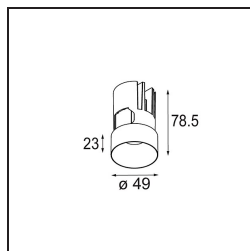

Date
Customer
Project
Type

*Minude Out Recessed 49 23 1x IP54 LED 2700K Medium DE Black Structure*

**Specifications**

Material	13641032
Light Source Type	LED
LED Type	BRIDGELUX V6 HD G7
LED technology	LED COB
CRI	Min. 90
Colour Temperature	2700K
Lifetime	L80B10 @50,000 Hours
Lamp Included	Yes
Number of Light Sources	1
CIE flux code	100 100 100 100 61
Binning (SDCM)	2
Light Direction	Down
Optic	Lens
Measured beam angle (°)	29.0
Input Voltage	Constant Current Driver Required
Electrical Class	III
IP Rating	54
Glow wire rating (°C)	960
Indoor/Outdoor	Indoor
Application	Ceiling, Wall
Mounting	Recessed
Cut-out size (mm)	ø44
Mounting depth (mm)	80.0
Adjustability	Not Applicable
Distance to Lighted Object (m)	0,1
Primary Colour & Primary Finish	Black, Structure
Gross weight (g)	197.0
Drive current (mA)	350      500
Min. forward voltage (Vf)	14,8      15,2
Max. forward voltage (Vf)	18,0      18,6
Connected load (W)	5,7      8,5
Luminous flux per lamp (lm)	435      587
Efficacy (lm/W)	76      69
Glare rating	1      1