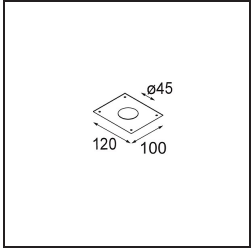

Date
Customer
Project
Type

*Minude Out Recessed 49 23 1x IP54 LED 2700K Medium DE Black Structure*

**Specifications**

Material	13641032
Light Source Type	LED
LED Type	BRIDGELUX V6 HD G7
LED technology	LED COB
CRI	Min. 90
Colour Temperature	2700K
Lifetime	L80B10 @50,000 Hours
Lamp Included	Yes
Number of Light Sources	1
CIE flux code	100 100 100 100 61
Binning (SDCM)	2
Light Direction	Down
Optic	Lens
Measured beam angle (°)	29.0
Input Voltage	Constant Current Driver Required
Electrical Class	III
IP Rating	54
Glow wire rating (°C)	960
Indoor/Outdoor	Indoor
Application	Ceiling, Wall
Mounting	Recessed
Cut-out size (mm)	ø44
Mounting depth (mm)	80.0
Adjustability	Not Applicable
Distance to Lighted Object (m)	0,1
Primary Colour & Primary Finish	Black, Structure
Gross weight (g)	197.0
Drive current (mA)	350      500
Min. forward voltage (Vf)	14,8      15,2
Max. forward voltage (Vf)	18,0      18,6
Connected load (W)	5,7      8,5
Luminous flux per lamp (lm)	435      587
Efficacy (lm/W)	76      69
Glare rating	1      1

**TM30 & CRI diagram**

**Light distribution & beam diagram**

Diagrams

**Installation Accessories**

**12293730** Plaster Kit 44 1x

**10889530** Installation Housing 123x100x80

**12290730** Plaster Kit 100x120-45 1x