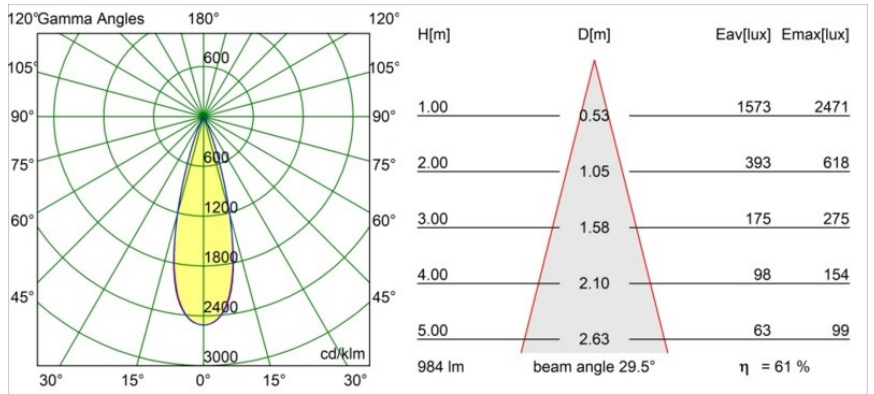

Light distribution & beam diagram