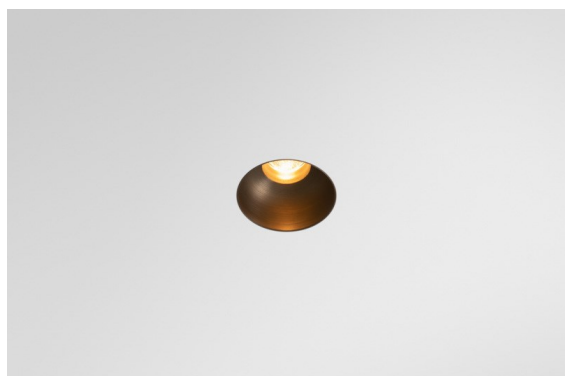

Date
Customer
Project
Type

Minude Recessed Trimless 49 1x IP54 LED 3000K Medium DE Bronze Brushed Anodised

Minude's yogic flexibility will surprise you about as much as its bare, cylindrical design. Express a refined and minimalistic look & feel on walls, on high or low ceilings. Try more than one Minude on our Pista track or on our redesigned Modupoint LED. Its long string of colours and miniature size will make a big impression.

Specifications

Material	13640182
Light Source Type	LED
LED Type	BRIDGELUX V6 HD G7
LED technology	LED COB
CRI	Min. 90
Colour Temperature	3000K
Lifetime	L80B10 @50,000 Hours
Lamp Included	Yes
Number of Light Sources	1
CIE flux code	100 100 100 100 62
Binning (SDCM)	2
Light Direction	Down
Optic	Lens
Measured beam angle (°)	29.0
Input Voltage	Constant Current Driver Required
Electrical Class	III
IP Rating	54
Glow wire rating (°C)	960
Indoor/Outdoor	Indoor
Application	Ceiling, Wall
Mounting	Recessed
Cut-out size (mm)	ø79 for use with recessed or concrete ring
Mounting depth (mm)	100.0
Adjustability	Not Applicable
Distance to Lighted Object (m)	0,1
Primary Colour & Primary Finish	Bronze, Brushed Anodised
Gross weight (g)	190.0
Drive current (mA)	350 500
Min. forward voltage (Vf)	14,8 15,2
Max. forward voltage (Vf)	18,0 18,6
Connected load (W)	5,7 8,5
Luminous flux per lamp (lm)	451 608
Efficacy (lm/W)	79 72
Glare rating	1 1