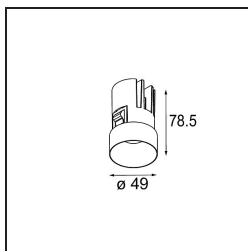

Date
Customer
Project
Type

Minude Recessed Trimless 49 1x IP54 LED 3000K Medium DE Silver Bronze Brushed Anodised

Minude's yogic flexibility will surprise you about as much as its bare, cylindrical design. Express a refined and minimalistic look & feel on walls, on high or low ceilings. Try more than one Minude on our Pista track or on our redesigned Modupoint LED. Its long string of colours and miniature size will make a big impression.

Specifications

Material	13640184
Light Source Type	LED
LED Type	BRIDGELUX V6 HD G7
LED technology	LED COB
CRI	Min. 90
Colour Temperature	3000K
Lifetime	L80B10 @50,000 Hours
Lamp Included	Yes
Number of Light Sources	1
CIE flux code	100 100 100 100 62
Binning (SDCM)	2
Light Direction	Down
Optic	Lens
Measured beam angle (°)	29.0
Input Voltage	Constant Current Driver Required
Electrical Class	III
IP Rating	54
Glow wire rating (°C)	960
Indoor/Outdoor	Indoor
Application	Ceiling, Wall
Mounting	Recessed
Cut-out size (mm)	ø79 for use with recessed or concrete ring
Mounting depth (mm)	100.0
Adjustability	Not Applicable
Distance to Lighted Object (m)	0,1
Primary Colour & Primary Finish	Silver Bronze, Brushed Anodised
Gross weight (g)	190.0
Drive current (mA)	350 500
Min. forward voltage (Vf)	14,8 15,2
Max. forward voltage (Vf)	18,0 18,6
Connected load (W)	5,7 8,5
Luminous flux per lamp (lm)	456 614
Efficacy (lm/W)	80 72
Glare rating	3 4