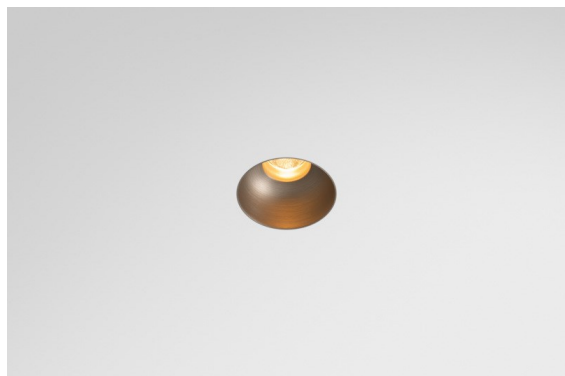

Date
Customer
Project
Type

Minude Recessed Trimless 49 1x IP54 LED 3000K Medium DE Silver Bronze Brushed Anodised

Minude's yogic flexibility will surprise you about as much as its bare, cylindrical design. Express a refined and minimalistic look & feel on walls, on high or low ceilings. Try more than one Minude on our Pista track or on our redesigned Modupoint LED. Its long string of colours and miniature size will make a big impression.

Specifications

Material	13640184
Light Source Type	LED
LED Type	BRIDGELUX V6 HD G7
LED technology	LED COB
CRI	Min. 90
Colour Temperature	3000K
Lifetime	L80B10 @50,000 Hours
Lamp Included	Yes
Number of Light Sources	1
CIE flux code	100 100 100 100 62
Binning (SDCM)	2
Light Direction	Down
Optic	Lens
Measured beam angle (°)	29.0
Input Voltage	Constant Current Driver Required
Electrical Class	III
IP Rating	54
Glow wire rating (°C)	960
Indoor/Outdoor	Indoor
Application	Ceiling, Wall
Mounting	Recessed
Cut-out size (mm)	ø79 for use with recessed or concrete ring
Mounting depth (mm)	100.0
Adjustability	Not Applicable
Distance to Lighted Object (m)	0,1
Primary Colour & Primary Finish	Silver Bronze, Brushed Anodised
Gross weight (g)	190.0
Drive current (mA)	350 500
Min. forward voltage (Vf)	14,8 15,2
Max. forward voltage (Vf)	18,0 18,6
Connected load (W)	5,7 8,5
Luminous flux per lamp (lm)	456 614
Efficacy (lm/W)	80 72
Glare rating	3 4