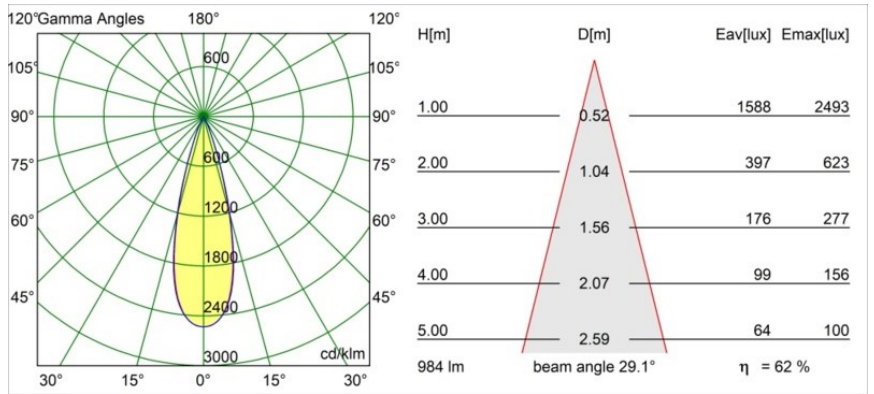

Light distribution & beam diagram