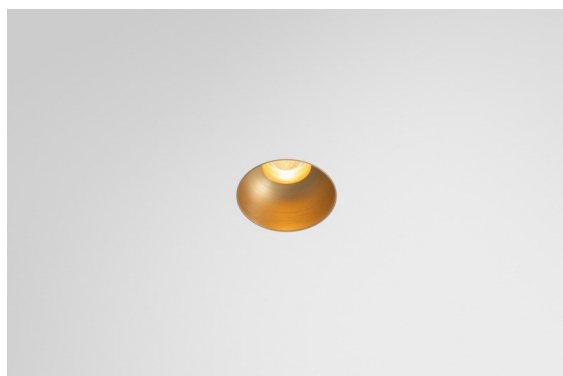

Date
Customer
Project
Type

Minude Recessed Trimless 49 1x IP54 LED 3000K Medium DE Champagne Brushed Anodised

Minude's yogic flexibility will surprise you about as much as its bare, cylindrical design. Express a refined and minimalistic look & feel on walls, on high or low ceilings. Try more than one Minude on our Pista track or on our redesigned Modupoint LED. Its long string of colours and miniature size will make a big impression.

Specifications

Material	13640141
Light Source Type	LED
LED Type	BRIDGELUX V6 HD G7
LED technology	LED COB
CRI	Min. 90
Colour Temperature	3000K
Lifetime	L80B10 @50,000 Hours
Lamp Included	Yes
Number of Light Sources	1
CIE flux code	99 100 100 100 62
Binning (SDCM)	2
Light Direction	Down
Optic	Lens
Measured beam angle (°)	29.0
Input Voltage	Constant Current Driver Required
Electrical Class	III
IP Rating	54
Glow wire rating (°C)	960
Indoor/Outdoor	Indoor
Application	Ceiling, Wall
Mounting	Recessed
Cut-out size (mm)	ø79 for use with recessed or concrete ring
Mounting depth (mm)	100.0
Adjustability	Not Applicable
Distance to Lighted Object (m)	0,1
Primary Colour & Primary Finish	Champagne, Brushed Anodised
Gross weight (g)	190.0
Drive current (mA)	350 500
Min. forward voltage (Vf)	14,8 15,2
Max. forward voltage (Vf)	18,0 18,6
Connected load (W)	5,7 8,5
Luminous flux per lamp (lm)	454 612
Efficacy (lm/W)	80 72
Glare rating	5 6