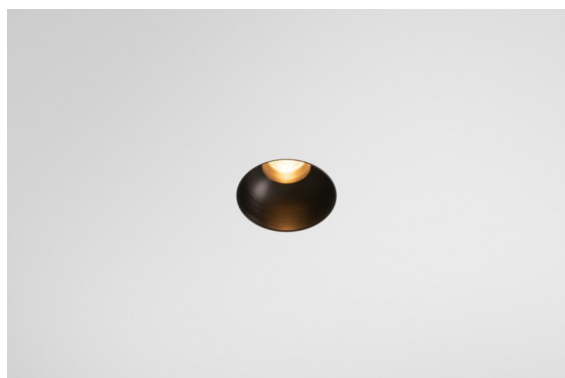

Date
Customer
Project
Type

Minude Recessed Trimless 49 1x IP54 LED 3000K Medium DE Black Brushed Anodised

Specifications

Material	13640181
Light Source Type	LED
LED Type	BRIDGELUX V6 HD G7
LED technology	LED COB
CRI	Min. 90
Colour Temperature	3000K
Lifetime	L80B10 @50,000 Hours
Lamp Included	Yes
Number of Light Sources	1
CIE flux code	100 100 100 100 62
Binning (SDCM)	2
Light Direction	Down
Optic	Lens
Measured beam angle (°)	29.0
Input Voltage	Constant Current Driver Required
Electrical Class	III
IP Rating	54
Glow wire rating (°C)	960
Indoor/Outdoor	Indoor
Application	Ceiling, Wall
Mounting	Recessed
Cut-out size (mm)	ø79 for use with recessed or concrete ring
Mounting depth (mm)	100.0
Adjustability	Not Applicable
Distance to Lighted Object (m)	0,1
Primary Colour & Primary Finish	Black, Brushed Anodised
Gross weight (g)	190.0
Drive current (mA)	350 500
Min. forward voltage (Vf)	14,8 15,2
Max. forward voltage (Vf)	18,0 18,6
Connected load (W)	5,7 8,5
Luminous flux per lamp (lm)	450 606
Efficacy (lm/W)	79 71
Glare rating	1 1

Minude's yogic flexibility will surprise you about as much as its bare, cylindrical design. Express a refined and minimalistic look & feel on walls, on high or low ceilings. Try more than one Minude on our Pista track or on our redesigned Modupoint LED. Its long string of colours and miniature size will make a big impression.