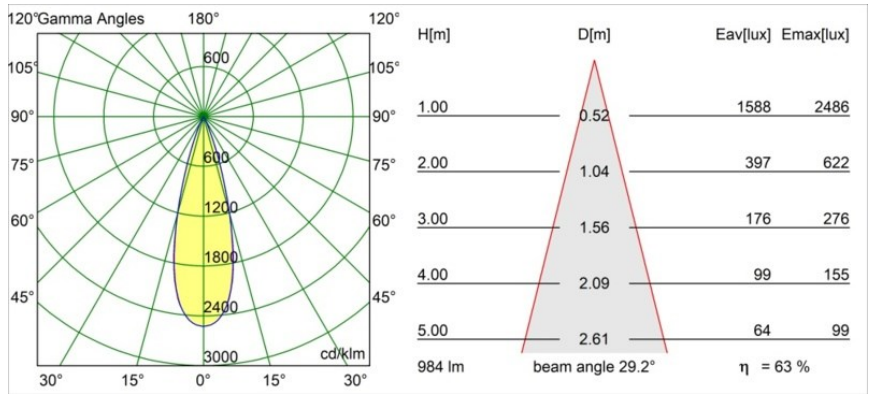

Light distribution & beam diagram