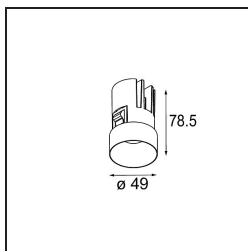

Date
Customer
Project
Type

Minude Recessed Trimless 49 1x IP54 LED 3000K Medium DE Black Structure

Specifications

Material	13640132
Light Source Type	LED
LED Type	BRIDGELUX V6 HD G7
LED technology	LED COB
CRI	Min. 90
Colour Temperature	3000K
Lifetime	L80B10 @50,000 Hours
Lamp Included	Yes
Number of Light Sources	1
CIE flux code	100 100 100 100 61
Binning (SDCM)	2
Light Direction	Down
Optic	Lens
Measured beam angle (°)	29.0
Input Voltage	Constant Current Driver Required
Electrical Class	III
IP Rating	54
Glow wire rating (°C)	960
Indoor/Outdoor	Indoor
Application	Ceiling, Wall
Mounting	Recessed
Cut-out size (mm)	ø79 for use with recessed or concrete ring
Mounting depth (mm)	100.0
Adjustability	Not Applicable
Distance to Lighted Object (m)	0,1
Primary Colour & Primary Finish	Black, Structure
Gross weight (g)	190.0
Drive current (mA)	350 500
Min. forward voltage (Vf)	14,8 15,2
Max. forward voltage (Vf)	18,0 18,6
Connected load (W)	5,7 8,5
Luminous flux per lamp (lm)	444 599
Efficacy (lm/W)	78 70
Glare rating	1 1

TM30 & CRI diagram

Light distribution & beam diagram

Diagrams

Installation Accessories

■ **13642030** Ring Recessed Trimless 50 1x

■ **13642130** Concrete Ring 50 Standard Installation Housing

■ Choose a required accessory