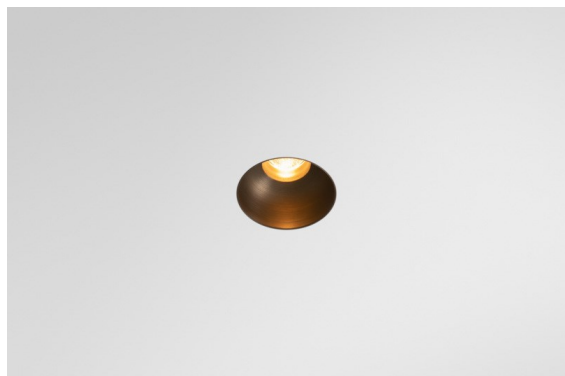

Date
Customer
Project
Type

Minude Recessed Trimless 49 1x IP54 LED 2700K Medium DE Bronze Brushed Anodised

Minude's yogic flexibility will surprise you about as much as its bare, cylindrical design. Express a refined and minimalistic look & feel on walls, on high or low ceilings. Try more than one Minude on our Pista track or on our redesigned Modupoint LED. Its long string of colours and miniature size will make a big impression.

Specifications

Material	13640082
Light Source Type	LED
LED Type	BRIDGELUX V6 HD G7
LED technology	LED COB
CRI	Min. 90
Colour Temperature	2700K
Lifetime	L80B10 @50,000 Hours
Lamp Included	Yes
Number of Light Sources	1
CIE flux code	100 100 100 100 62
Binning (SDCM)	2
Light Direction	Down
Optic	Lens
Measured beam angle (°)	29.0
Input Voltage	Constant Current Driver Required
Electrical Class	III
IP Rating	54
Glow wire rating (°C)	960
Indoor/Outdoor	Indoor
Application	Ceiling, Wall
Mounting	Recessed
Cut-out size (mm)	ø79 for use with recessed or concrete ring
Mounting depth (mm)	100.0
Adjustability	Not Applicable
Distance to Lighted Object (m)	0,1
Primary Colour & Primary Finish	Bronze, Brushed Anodised
Gross weight (g)	190.0
Drive current (mA)	350 500
Min. forward voltage (Vf)	14,8 15,2
Max. forward voltage (Vf)	18,0 18,6
Connected load (W)	5,7 8,5
Luminous flux per lamp (lm)	442 596
Efficacy (lm/W)	78 70
Glare rating	1 1