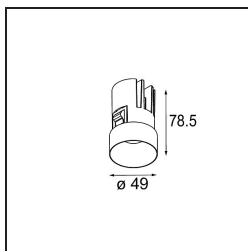

Date
Customer
Project
Type

Minude Recessed Trimless 49 1x IP54 LED 2700K Medium DE Bronze Brushed Anodised

Minude's yogic flexibility will surprise you about as much as its bare, cylindrical design. Express a refined and minimalistic look & feel on walls, on high or low ceilings. Try more than one Minude on our Pista track or on our redesigned Modupoint LED. Its long string of colours and miniature size will make a big impression.

Specifications

Material	13640082
Light Source Type	LED
LED Type	BRIDGELUX V6 HD G7
LED technology	LED COB
CRI	Min. 90
Colour Temperature	2700K
Lifetime	L80B10 @50,000 Hours
Lamp Included	Yes
Number of Light Sources	1
CIE flux code	100 100 100 100 62
Binning (SDCM)	2
Light Direction	Down
Optic	Lens
Measured beam angle (°)	29.0
Input Voltage	Constant Current Driver Required
Electrical Class	III
IP Rating	54
Glow wire rating (°C)	960
Indoor/Outdoor	Indoor
Application	Ceiling, Wall
Mounting	Recessed
Cut-out size (mm)	ø79 for use with recessed or concrete ring
Mounting depth (mm)	100.0
Adjustability	Not Applicable
Distance to Lighted Object (m)	0,1
Primary Colour & Primary Finish	Bronze, Brushed Anodised
Gross weight (g)	190.0
Drive current (mA)	350 500
Min. forward voltage (Vf)	14,8 15,2
Max. forward voltage (Vf)	18,0 18,6
Connected load (W)	5,7 8,5
Luminous flux per lamp (lm)	442 596
Efficacy (lm/W)	78 70
Glare rating	1 1

TM30 & CRI diagram

Light distribution & beam diagram

Installation Accessories

■ **13642030** Ring Recessed Trimless 50 1x

■ **13642130** Concrete Ring 50 Standard Installation Housing

■ Choose a required accessory