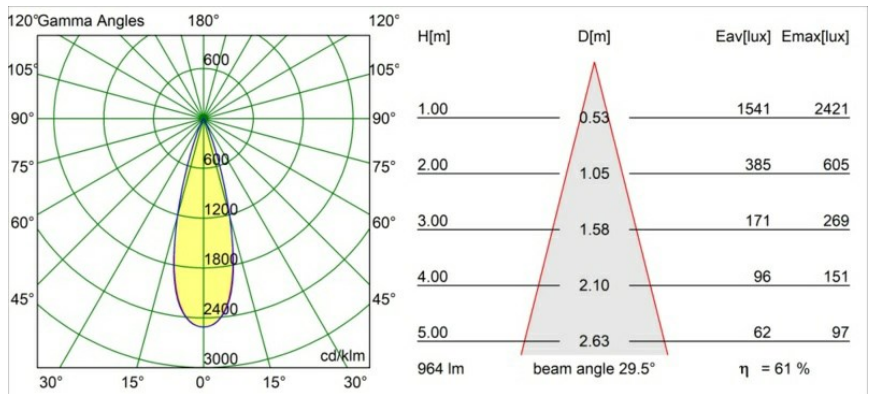

Light distribution & beam diagram