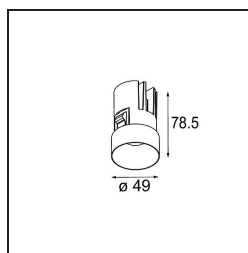

Specifications

Material	13640082
Light Source Type	LED
LED Type	BRIDGELUX V6 HD G7
LED technology	LED COB
CRI	Min. 90
Colour Temperature	2700K
Lifetime	L80B10 @50,000 Hours
Lamp Included	Yes
Number of Light Sources	1
CIE flux code	100 100 100 100 62
Binning (SDCM)	2
Light Direction	Down
Optic	Lens
Measured beam angle (°)	29.0
Input Voltage	Constant Current Driver Required
Electrical Class	III
IP Rating	54
Glow wire rating (°C)	960
Indoor/Outdoor	Indoor
Application	Ceiling, Wall
Mounting	Recessed
Cut-out size (mm)	ø79 for use with recessed or concrete ring
Mounting depth (mm)	100.0
Adjustability	Not Applicable
Distance to Lighted Object (m)	0,1
Primary Colour & Primary Finish	Bronze, Brushed Anodised
Gross weight (g)	190.0
Drive current (mA)	350 500
Min. forward voltage (Vf)	14,8 15,2
Max. forward voltage (Vf)	18,0 18,6
Connected load (W)	5,7 8,5
Delivered lumens (lm)	442 596
Efficacy (lm/W)	78 70
Glare rating	1 1

TM30 & CRI diagram

Light distribution & beam diagram

Installation Accessories

■ **13642030** Ring Recessed Trimless 50 1x

■ **13642130** Concrete Ring 50 Standard Installation Housing

■ Choose a required accessory