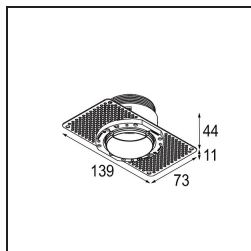

Specifications

Material	13640082
Light Source Type	LED
LED Type	BRIDGELUX V6 HD G7
LED technology	LED COB
CRI	Min. 90
Colour Temperature	2700K
Lifetime	L80B10 @50,000 Hours
Lamp Included	Yes
Number of Light Sources	1
CIE flux code	100 100 100 100 62
Binning (SDCM)	2
Light Direction	Down
Optic	Lens
Measured beam angle (°)	29.0
Input Voltage	Constant Current Driver Required
Electrical Class	III
IP Rating	54
Glow wire rating (°C)	960
Indoor/Outdoor	Indoor
Application	Ceiling, Wall
Mounting	Recessed
Cut-out size (mm)	ø79 for use with recessed or concrete ring
Mounting depth (mm)	100.0
Adjustability	Not Applicable
Distance to Lighted Object (m)	0,1
Primary Colour & Primary Finish	Bronze, Brushed Anodised
Gross weight (g)	190.0
Drive current (mA)	350 500
Min. forward voltage (Vf)	14,8 15,2
Max. forward voltage (Vf)	18,0 18,6
Connected load (W)	5,7 8,5
Delivered lumens (lm)	442 596
Efficacy (lm/W)	78 70
Glare rating	1 1

TM30 & CRI diagram

Light distribution & beam diagram

Installation Accessories

■ **13642030** Ring Recessed Trimless 50 1x

■ **13642130** Concrete Ring 50 Standard Installation Housing

■ Choose a required accessory