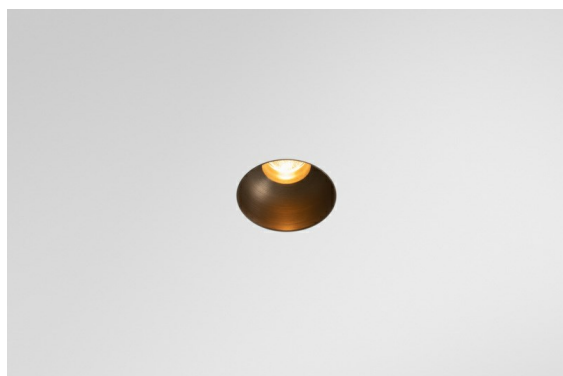

Date
Customer
Project
Type

Minude Recessed Trimless 49 1x IP54 LED 2700K Medium DE Bronze Brushed Anodised

Minude's yogic flexibility will surprise you about as much as its bare, cylindrical design. Express a refined and minimalistic look & feel on walls, on high or low ceilings. Try more than one Minude on our Pista track or on our redesigned Modupoint LED. Its long string of colours and miniature size will make a big impression.

Specifications

Material	13640082
Light Source Type	LED
LED Type	BRIDGELUX V6 HD G7
LED technology	LED COB
CRI	Min. 90
Colour Temperature	2700K
Lifetime	L80B10 @50,000 Hours
Lamp Included	Yes
Number of Light Sources	1
CIE flux code	100 100 100 100 62
Binning (SDCM)	2
Light Direction	Down
Optic	Lens
Measured beam angle (°)	29.0
Input Voltage	Constant Current Driver Required
Electrical Class	III
IP Rating	54
Glow wire rating (°C)	960
Indoor/Outdoor	Indoor
Application	Ceiling, Wall
Mounting	Recessed
Cut-out size (mm)	ø79 for use with recessed or concrete ring
Mounting depth (mm)	100.0
Adjustability	Not Applicable
Distance to Lighted Object (m)	0,1
Primary Colour & Primary Finish	Bronze, Brushed Anodised
Gross weight (g)	190.0
Drive current (mA)	350 500
Min. forward voltage (Vf)	14,8 15,2
Max. forward voltage (Vf)	18,0 18,6
Connected load (W)	5,7 8,5
Delivered lumens (lm)	442 596
Efficacy (lm/W)	78 70
Glare rating	1 1