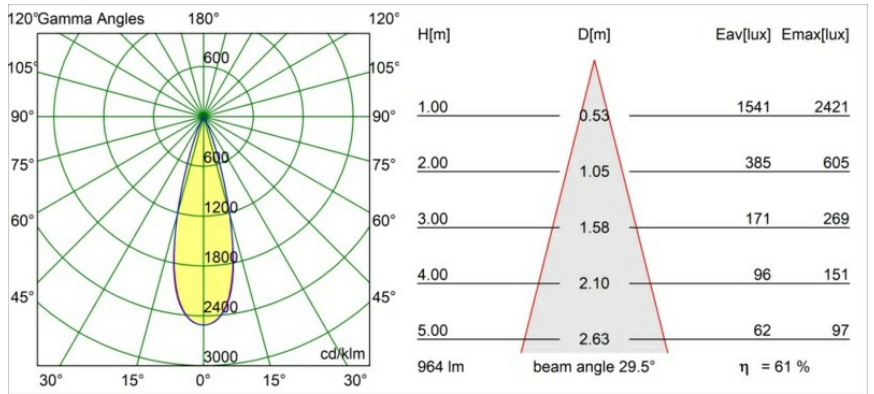

Light distribution & beam diagram