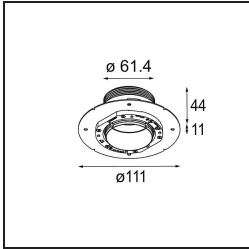

Specifications

Material	13640082
Light Source Type	LED
LED Type	BRIDGELUX V6 HD G7
LED technology	LED COB
CRI	Min. 90
Colour Temperature	2700K
Lifetime	L80B20 @50,000 Hours
Lamp Included	Yes
Number of Light Sources	1
CIE flux code	100 100 100 100 62
Binning (SDCM)	2
Light Direction	Down
Optic	Lens
Measured beam angle (°)	29.0
Input Voltage	Constant Current Driver Required
Electrical Class	III
IP Rating	54
Glow wire rating (°C)	960
Indoor/Outdoor	Indoor
Application	Ceiling, Wall
Mounting	Recessed
Cut-out size (mm)	ø79 for use with recessed or concrete ring
Mounting depth (mm)	100.0
Adjustability	Not Applicable
Distance to Lighted Object (m)	0,1
Primary Colour & Primary Finish	Bronze, Brushed Anodised
Gross weight (g)	190.0
Drive current (mA)	350 500
Min. forward voltage (Vf)	14,8 15,2
Max. forward voltage (Vf)	18,0 18,6
Connected load (W)	5,7 8,5
Delivered lumens (lm)	442 596
Efficacy (lm/W)	78 70
Glare rating	1 1

TM30 & CRI diagram

Light distribution & beam diagram

Diagrams

Installation Accessories

■ **13642030** Ring Recessed Trimless 50 1x

■ **13642130** Concrete Ring 50 Standard Installation Housing

■ Choose a required accessory