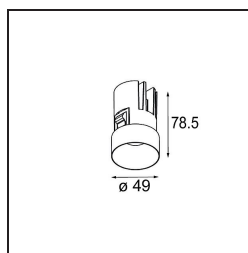

Specifications

Material	13640082
Light Source Type	LED
LED Type	BRIDGELUX V6 HD G7
LED technology	LED COB
CRI	Min. 90
Colour Temperature	2700K
Lifetime	L80B20 @50,000 Hours
Lamp Included	Yes
Number of Light Sources	1
CIE flux code	100 100 100 100 62
Binning (SDCM)	2
Light Direction	Down
Optic	Lens
Measured beam angle (°)	29.0
Input Voltage	Constant Current Driver Required
Electrical Class	III
IP Rating	54
Glow wire rating (°C)	960
Indoor/Outdoor	Indoor
Application	Ceiling, Wall
Mounting	Recessed
Cut-out size (mm)	ø79 for use with recessed or concrete ring
Mounting depth (mm)	100.0
Adjustability	Not Applicable
Distance to Lighted Object (m)	0,1
Primary Colour & Primary Finish	Bronze, Brushed Anodised
Gross weight (g)	190.0
Drive current (mA)	350 500
Min. forward voltage (Vf)	14,8 15,2
Max. forward voltage (Vf)	18,0 18,6
Connected load (W)	5,7 8,5
Delivered lumens (lm)	442 596
Efficacy (lm/W)	78 70
Glare rating	1 1

TM30 & CRI diagram

Light distribution & beam diagram

Diagrams

Installation Accessories

■ **13642030** Ring Recessed Trimless 50 1x

■ **13642130** Concrete Ring 50 Standard Installation Housing

■ Choose a required accessory