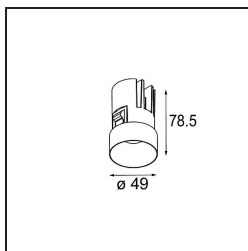

Date
Customer
Project
Type

Minude Recessed Trimless 49 1x IP54 LED 2700K Medium DE Bronze Brushed Anodised

Minude's yogic flexibility will surprise you about as much as its bare, cylindrical design. Express a refined and minimalistic look & feel on walls, on high or low ceilings. Try more than one Minude on our Pista track or on our redesigned Modupoint LED. Its long string of colours and miniature size will make a big impression.

Specifications

Material	13640082
Light Source Type	LED
LED Type	BRIDGELUX V6 HD G7
LED technology	LED COB
CRI	Min. 90
Colour Temperature	2700K
Lifetime	L80B20 @50,000 Hours
Lamp Included	Yes
Number of Light Sources	1
CIE flux code	100 100 100 100 62
Binning (SDCM)	2
Light Direction	Down
Optic	Lens
Measured beam angle (°)	29.0
Input Voltage	Constant Current Driver Required
Electrical Class	III
IP Rating	54
Glow wire rating (°C)	960
Indoor/Outdoor	Indoor
Application	Ceiling, Wall
Mounting	Recessed
Cut-out size (mm)	ø79 for use with recessed or concrete ring
Mounting depth (mm)	100.0
Adjustability	Not Applicable
Distance to Lighted Object (m)	0,1
Primary Colour & Primary Finish	Bronze, Brushed Anodised
Gross weight (g)	190.0
Drive current (mA)	350 500
Min. forward voltage (Vf)	14.8 15.2
Max. forward voltage (Vf)	18.0 18.6
Connected load (W)	5.7 8.5
Delivered lumens (lm)	442 596
Efficacy (lm/W)	78 70
Glare rating	1 1

TM30 & CRI diagram

Light distribution & beam diagram

Diagrams

Installation Accessories

■ **13642030** Ring Recessed Trimless 50 1x

■ **13642130** Concrete Ring 50 Standard Installation Housing

■ Choose a required accessory