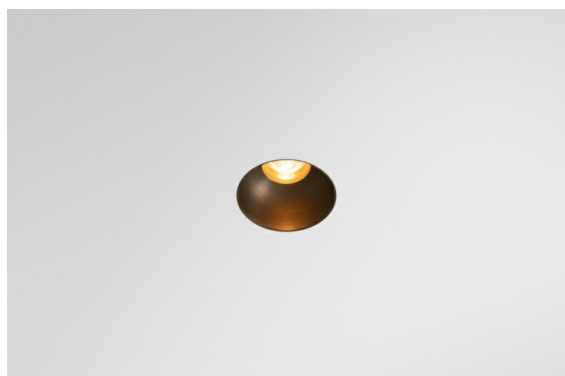

Date
Customer
Project
Type

Minude Recessed Trimless 49 1x IP54 LED 2700K Medium DE Bronze Brushed Anodised

Minude's yogic flexibility will surprise you about as much as its bare, cylindrical design. Express a refined and minimalistic look & feel on walls, on high or low ceilings. Try more than one Minude on our Pista track or on our redesigned Modupoint LED. Its long string of colours and miniature size will make a big impression.

Specifications

Material	13640082
Light Source Type	LED
LED Type	BRIDGELUX V6 HD G7
LED technology	LED COB
CRI	Min. 90
Colour Temperature	2700K
Lifetime	L80B20 @50,000 Hours
Lamp Included	Yes
Number of Light Sources	1
CIE flux code	100 100 100 100 62
Binning (SDCM)	2
Light Direction	Down
Optic	Lens
Measured beam angle (°)	29.0
Input Voltage	Constant Current Driver Required
Electrical Class	III
IP Rating	54
Glow wire rating (°C)	960
Indoor/Outdoor	Indoor
Application	Ceiling, Wall
Mounting	Recessed
Cut-out size (mm)	ø79 for use with recessed or concrete ring
Mounting depth (mm)	100.0
Adjustability	Not Applicable
Distance to Lighted Object (m)	0,1
Primary Colour & Primary Finish	Bronze, Brushed Anodised
Gross weight (g)	190.0
Drive current (mA)	350 500
Min. forward voltage (Vf)	14,8 15,2
Max. forward voltage (Vf)	18,0 18,6
Connected load (W)	5,7 8,5
Delivered lumens (lm)	442 596
Efficacy (lm/W)	78 70
Glare rating	1 1