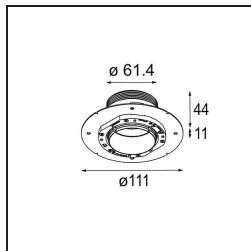

Specifications

Material	13640082
Light Source Type	LED
LED Type	BRIDGELUX V6 HD G7
LED technology	LED COB
CRI	Min. 90
Colour Temperature	2700K
Lifetime	L80B10 @50,000 Hours
Lamp Included	Yes
Number of Light Sources	1
CIE flux code	100 100 100 100 62
Binning (SDCM)	2
Light Direction	Down
Optic	Lens
Measured beam angle (°)	29.0
Input Voltage	Constant Current Driver Required
Electrical Class	III
IP Rating	54
Glow wire rating (°C)	960
Indoor/Outdoor	Indoor
Application	Ceiling, Wall
Mounting	Recessed
Cut-out size (mm)	ø79 for use with recessed or concrete ring
Mounting depth (mm)	100.0
Adjustability	Not Applicable
Distance to Lighted Object (m)	0,1
Primary Colour & Primary Finish	Bronze, Brushed Anodised
Gross weight (g)	190.0
Drive current (mA)	350 500
Min. forward voltage (Vf)	14,8 15,2
Max. forward voltage (Vf)	18,0 18,6
Connected load (W)	5,7 8,5
Delivered lumens (lm)	442 596
Efficacy (lm/W)	78 70
Glare rating	1 1

TM30 & CRI diagram

Light distribution & beam diagram

Installation Accessories

■ **13642030** Ring Recessed Trimless 50 1x

■ **13642130** Concrete Ring 50 Standard Installation Housing

■ Choose a required accessory