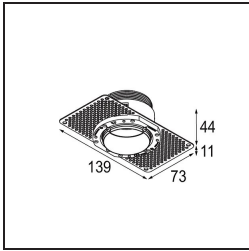

Specifications

Material	13640082
Light Source Type	LED
LED Type	BRIDGELUX V6 HD G7
LED technology	LED COB
CRI	Min. 90
Colour Temperature	2700K
Lifetime	L80B20 @50,000 Hours
Lamp Included	Yes
Number of Light Sources	1
CIE flux code	100 100 100 100 62
Binning (SDCM)	2
Light Direction	Down
Optic	Lens
Measured beam angle (°)	29.0
Input Voltage	Constant Current Driver Required
Electrical Class	III
IP Rating	54
Glow wire rating (°C)	960
Indoor/Outdoor	Indoor
Application	Ceiling, Wall
Mounting	Recessed
Cut-out size (mm)	ø79 for use with recessed or concrete ring
Mounting depth (mm)	100.0
Adjustability	Not Applicable
Distance to Lighted Object (m)	0,1
Primary Colour & Primary Finish	Bronze, Brushed Anodised
Gross weight (g)	190.0
Drive current (mA)	350 500
Min. forward voltage (Vf)	14,8 15,2
Max. forward voltage (Vf)	18,0 18,6
Connected load (W)	5,7 8,5
Delivered lumens (lm)	442 596
Efficacy (lm/W)	78 70
Glare rating	1 1

TM30 & CRI diagram

Light distribution & beam diagram

Diagrams

Installation Accessories

■ **13642030** Ring Recessed Trimless 50 1x

■ **13642130** Concrete Ring 50 Standard Installation Housing

■ Choose a required accessory