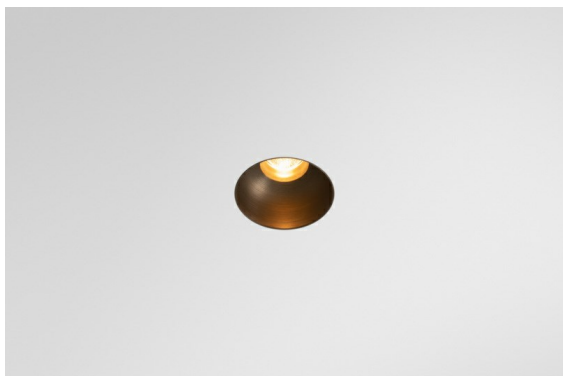

Date
Customer
Project
Type

Minude Recessed Trimless 49 1x IP54 LED 2700K Medium DE Bronze Brushed Anodised

Minude's yogic flexibility will surprise you about as much as its bare, cylindrical design. Express a refined and minimalistic look & feel on walls, on high or low ceilings. Try more than one Minude on our Pista track or on our redesigned Modupoint LED. Its long string of colours and miniature size will make a big impression.

Specifications

Material	13640082
Light Source Type	LED
LED Type	BRIDGELUX V6 HD G7
LED technology	LED COB
CRI	Min. 90
Colour Temperature	2700K
Lifetime	L80B20 @50,000 Hours
Lamp Included	Yes
Number of Light Sources	1
CIE flux code	100 100 100 100 62
Binning (SDCM)	2
Light Direction	Down
Optic	Lens
Measured beam angle (°)	29.0
Input Voltage	Constant Current Driver Required
Electrical Class	III
IP Rating	54
Glow wire rating (°C)	960
Indoor/Outdoor	Indoor
Application	Ceiling, Wall
Mounting	Recessed
Cut-out size (mm)	ø79 for use with recessed or concrete ring
Mounting depth (mm)	100.0
Adjustability	Not Applicable
Distance to Lighted Object (m)	0,1
Primary Colour & Primary Finish	Bronze, Brushed Anodised
Gross weight (g)	190.0
Drive current (mA)	350 500
Min. forward voltage (Vf)	14.8 15.2
Max. forward voltage (Vf)	18.0 18.6
Connected load (W)	5.7 8.5
Delivered lumens (lm)	442 596
Efficacy (lm/W)	78 70
Glare rating	1 1