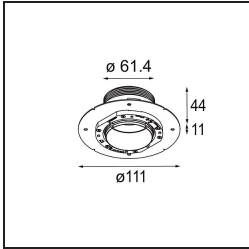

Specifications

Material	13640082
Light Source Type	LED
LED Type	BRIDGELUX V6 HD G7
LED technology	LED COB
CRI	Min. 90
Colour Temperature	2700K
Lifetime	L80B20 @50,000 Hours
Lamp Included	Yes
Number of Light Sources	1
CIE flux code	100 100 100 100 62
Binning (SDCM)	2
Light Direction	Down
Optic	Lens
Measured beam angle (°)	29.0
Input Voltage	Constant Current Driver Required
Electrical Class	III
IP Rating	54
Glow wire rating (°C)	960
Indoor/Outdoor	Indoor
Application	Ceiling, Wall
Mounting	Recessed
Cut-out size (mm)	ø79 for use with recessed or concrete ring
Mounting depth (mm)	100.0
Adjustability	Not Applicable
Distance to Lighted Object (m)	0,1
Primary Colour & Primary Finish	Bronze, Brushed Anodised
Gross weight (g)	190.0
Drive current (mA)	350 500
Min. forward voltage (Vf)	14.8 15.2
Max. forward voltage (Vf)	18.0 18.6
Connected load (W)	5.7 8.5
Delivered lumens (lm)	442 596
Efficacy (lm/W)	78 70
Glare rating	1 1

TM30 & CRI diagram

Light distribution & beam diagram

Diagrams

Installation Accessories

■ **13642030** Ring Recessed Trimless 50 1x

■ **13642130** Concrete Ring 50 Standard Installation Housing

■ Choose a required accessory