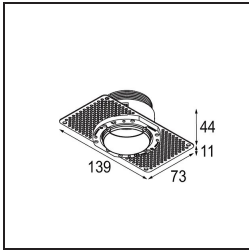

Specifications

Material	13640082
Light Source Type	LED
LED Type	BRIDGELUX V6 HD G7
LED technology	LED COB
CRI	Min. 90
Colour Temperature	2700K
Lifetime	L80B20 @50,000 Hours
Lamp Included	Yes
Number of Light Sources	1
CIE flux code	100 100 100 100 62
Binning (SDCM)	2
Light Direction	Down
Optic	Lens
Measured beam angle (°)	29.0
Input Voltage	Constant Current Driver Required
Electrical Class	III
IP Rating	54
Glow wire rating (°C)	960
Indoor/Outdoor	Indoor
Application	Ceiling, Wall
Mounting	Recessed
Cut-out size (mm)	ø79 for use with recessed or concrete ring
Mounting depth (mm)	100.0
Adjustability	Not Applicable
Distance to Lighted Object (m)	0,1
Primary Colour & Primary Finish	Bronze, Brushed Anodised
Gross weight (g)	190.0
Drive current (mA)	350 500
Min. forward voltage (Vf)	14.8 15.2
Max. forward voltage (Vf)	18.0 18.6
Connected load (W)	5.7 8.5
Delivered lumens (lm)	442 596
Efficacy (lm/W)	78 70
Glare rating	1 1

TM30 & CRI diagram

Light distribution & beam diagram

Diagrams

Installation Accessories

■ **13642030** Ring Recessed Trimless 50 1x

■ **13642130** Concrete Ring 50 Standard Installation Housing

■ Choose a required accessory