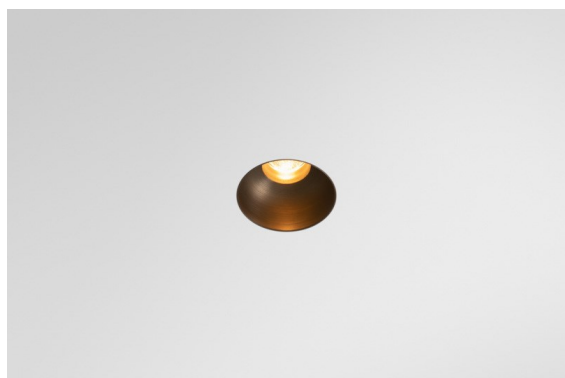

Date
Customer
Project
Type

Minude Recessed Trimless 49 1x IP54 LED 2700K Medium DE Bronze Brushed Anodised

Minude's yogic flexibility will surprise you about as much as its bare, cylindrical design. Express a refined and minimalistic look & feel on walls, on high or low ceilings. Try more than one Minude on our Pista track or on our redesigned Modupoint LED. Its long string of colours and miniature size will make a big impression.

Specifications

Material	13640082
Light Source Type	LED
LED Type	BRIDGELUX V6 HD G7
LED technology	LED COB
CRI	Min. 90
Colour Temperature	2700K
Lifetime	L80B10 @50,000 Hours
Lamp Included	Yes
Number of Light Sources	1
CIE flux code	100 100 100 100 62
Binning (SDCM)	2
Light Direction	Down
Optic	Lens
Measured beam angle (°)	29.0
Input Voltage	Constant Current Driver Required
Electrical Class	III
IP Rating	54
Glow wire rating (°C)	960
Indoor/Outdoor	Indoor
Application	Ceiling, Wall
Mounting	Recessed
Cut-out size (mm)	ø79 for use with recessed or concrete ring
Mounting depth (mm)	100.0
Adjustability	Not Applicable
Distance to Lighted Object (m)	0,1
Primary Colour & Primary Finish	Bronze, Brushed Anodised
Gross weight (g)	190.0
Drive current (mA)	350 500
Min. forward voltage (Vf)	14,8 15,2
Max. forward voltage (Vf)	18,0 18,6
Connected load (W)	5,7 8,5
Luminous flux per lamp (lm)	442 596
Efficacy (lm/W)	78 70
Glare rating	1 1