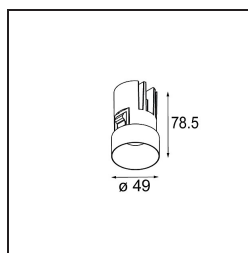

Date
Customer
Project
Type

*Minude Recessed Trimless 49 1x IP54 LED 2700K Medium DE Silver Bronze Brushed Anodised*

**Specifications**

Minude's yogic flexibility will surprise you about as much as its bare, cylindrical design. Express a refined and minimalistic look & feel on walls, on high or low ceilings. Try more than one Minude on our Pista track or on our redesigned Modupoint LED. Its long string of colours and miniature size will make a big impression.

Material	13640084
Light Source Type	LED
LED Type	BRIDGELUX V6 HD G7
LED technology	LED COB
CRI	Min. 90
Colour Temperature	2700K
Lifetime	L80B10 @50,000 Hours
Lamp Included	Yes
Number of Light Sources	1
CIE flux code	100 100 100 100 62
Binning (SDCM)	2
Light Direction	Down
Optic	Lens
Measured beam angle (°)	29.0
Input Voltage	Constant Current Driver Required
Electrical Class	III
IP Rating	54
Glow wire rating (°C)	960
Indoor/Outdoor	Indoor
Application	Ceiling, Wall
Mounting	Recessed
Cut-out size (mm)	ø79 for use with recessed or concrete ring
Mounting depth (mm)	100.0
Adjustability	Not Applicable
Distance to Lighted Object (m)	0,1
Primary Colour & Primary Finish	Silver Bronze, Brushed Anodised
Gross weight (g)	190.0
Drive current (mA)	350      500
Min. forward voltage (Vf)	14,8      15,2
Max. forward voltage (Vf)	18,0      18,6
Connected load (W)	5,7      8,5
Luminous flux per lamp (lm)	446      602
Efficacy (lm/W)	78      71
Glare rating	3      4