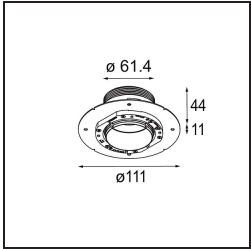

Date
Customer
Project
Type

Minude Recessed Trimless 49 1x IP54 LED 2700K Medium DE Silver Bronze Brushed Anodised

Specifications

Material	13640084
Light Source Type	LED
LED Type	BRIDGELUX V6 HD G7
LED technology	LED COB
CRI	Min. 90
Colour Temperature	2700K
Lifetime	L80B20 @50,000 Hours
Lamp Included	Yes
Number of Light Sources	1
CIE flux code	100 100 100 100 62
Binning (SDCM)	2
Light Direction	Down
Optic	Lens
Measured beam angle (°)	29.0
Input Voltage	Constant Current Driver Required
Electrical Class	III
IP Rating	54
Glow wire rating (°C)	960
Indoor/Outdoor	Indoor
Application	Ceiling, Wall
Mounting	Recessed
Cut-out size (mm)	ø79 for use with recessed or concrete ring
Mounting depth (mm)	100.0
Adjustability	Not Applicable
Distance to Lighted Object (m)	0,1
Primary Colour & Primary Finish	Silver Bronze, Brushed Anodised
Gross weight (g)	190.0
Drive current (mA)	350 500
Min. forward voltage (Vf)	14,8 15,2
Max. forward voltage (Vf)	18,0 18,6
Connected load (W)	5,7 8,5
Delivered lumens (lm)	446 602
Efficacy (lm/W)	78 71
Glare rating	3 4

TM30 & CRI diagram

Light distribution & beam diagram

Installation Accessories

■ **13642030** Ring Recessed Trimless 50 1x

■ **13642130** Concrete Ring 50 Standard Installation Housing

■ Choose a required accessory