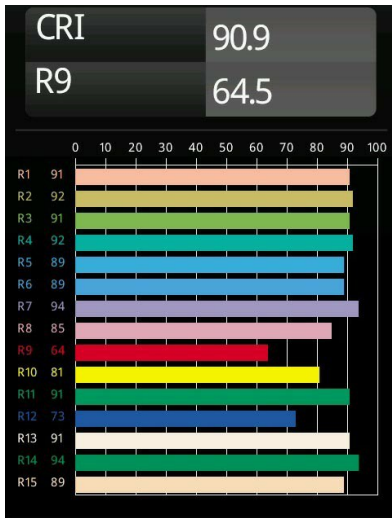

Date
Customer
Project
Type

Minude Recessed Trimless 49 1x IP54 LED 2700K Medium DE Silver Bronze Brushed Anodised

Specifications

Material	13640084
Light Source Type	LED
LED Type	BRIDGELUX V6 HD G7
LED technology	LED COB
CRI	Min. 90
Colour Temperature	2700K
Lifetime	L80B20 @50,000 Hours
Lamp Included	Yes
Number of Light Sources	1
CIE flux code	100 100 100 100 62
Binning (SDCM)	2
Light Direction	Down
Optic	Lens
Measured beam angle (°)	29.0
Input Voltage	Constant Current Driver Required
Electrical Class	III
IP Rating	54
Glow wire rating (°C)	960
Indoor/Outdoor	Indoor
Application	Ceiling, Wall
Mounting	Recessed
Cut-out size (mm)	ø79 for use with recessed or concrete ring
Mounting depth (mm)	100.0
Adjustability	Not Applicable
Distance to Lighted Object (m)	0,1
Primary Colour & Primary Finish	Silver Bronze, Brushed Anodised
Gross weight (g)	190.0
Drive current (mA)	350 500
Min. forward voltage (Vf)	14,8 15,2
Max. forward voltage (Vf)	18,0 18,6
Connected load (W)	5,7 8,5
Delivered lumens (lm)	446 602
Efficacy (lm/W)	78 71
Glare rating	3 4

TM30 & CRI diagram

Light distribution & beam diagram

Installation Accessories

■ **13642030** Ring Recessed Trimless 50 1x

■ **13642130** Concrete Ring 50 Standard Installation Housing

■ Choose a required accessory