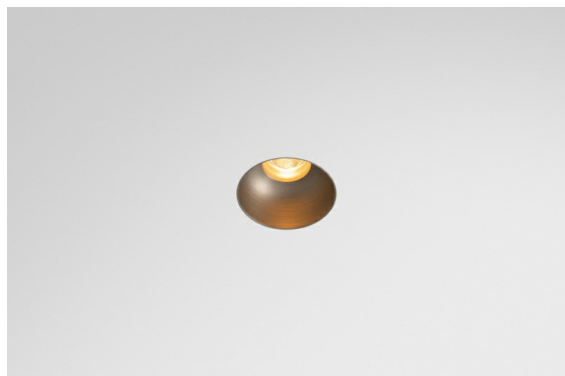

Date
Customer
Project
Type

Minude Recessed Trimless 49 1x IP54 LED 2700K Medium DE Silver Bronze Brushed Anodised

Specifications

Material	13640084
Light Source Type	LED
LED Type	BRIDGELUX V6 HD G7
LED technology	LED COB
CRI	Min. 90
Colour Temperature	2700K
Lifetime	L80B20 @50,000 Hours
Lamp Included	Yes
Number of Light Sources	1
CIE flux code	100 100 100 100 62
Binning (SDCM)	2
Light Direction	Down
Optic	Lens
Measured beam angle (°)	29.0
Input Voltage	Constant Current Driver Required
Electrical Class	III
IP Rating	54
Glow wire rating (°C)	960
Indoor/Outdoor	Indoor
Application	Ceiling, Wall
Mounting	Recessed
Cut-out size (mm)	ø79 for use with recessed or concrete ring
Mounting depth (mm)	100.0
Adjustability	Not Applicable
Distance to Lighted Object (m)	0,1
Primary Colour & Primary Finish	Silver Bronze, Brushed Anodised
Gross weight (g)	190.0
Drive current (mA)	350 500
Min. forward voltage (Vf)	14,8 15,2
Max. forward voltage (Vf)	18,0 18,6
Connected load (W)	5,7 8,5
Delivered lumens (lm)	446 602
Efficacy (lm/W)	78 71
Glare rating	3 4

TM30 & CRI diagram

Light distribution & beam diagram

Installation Accessories

■ **13642030** Ring Recessed Trimless 50 1x

■ **13642130** Concrete Ring 50 Standard Installation Housing

■ Choose a required accessory