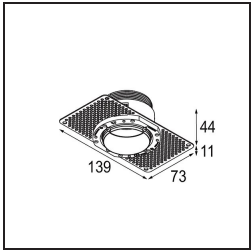

Date
Customer
Project
Type

Minude Recessed Trimless 49 1x IP54 LED 2700K Medium DE Silver Bronze Brushed Anodised

Specifications

Material	13640084
Light Source Type	LED
LED Type	BRIDGELUX V6 HD G7
LED technology	LED COB
CRI	Min. 90
Colour Temperature	2700K
Lifetime	L80B20 @50,000 Hours
Lamp Included	Yes
Number of Light Sources	1
CIE flux code	100 100 100 100 62
Binning (SDCM)	2
Light Direction	Down
Optic	Lens
Measured beam angle (°)	29.0
Input Voltage	Constant Current Driver Required
Electrical Class	III
IP Rating	54
Glow wire rating (°C)	960
Indoor/Outdoor	Indoor
Application	Ceiling, Wall
Mounting	Recessed
Cut-out size (mm)	ø79 for use with recessed or concrete ring
Mounting depth (mm)	100.0
Adjustability	Not Applicable
Distance to Lighted Object (m)	0,1
Primary Colour & Primary Finish	Silver Bronze, Brushed Anodised
Gross weight (g)	190.0
Drive current (mA)	350 500
Min. forward voltage (Vf)	14,8 15,2
Max. forward voltage (Vf)	18,0 18,6
Connected load (W)	5,7 8,5
Delivered lumens (lm)	446 602
Efficacy (lm/W)	78 71
Glare rating	3 4

TM30 & CRI diagram

Light distribution & beam diagram

Installation Accessories

■ **13642030** Ring Recessed Trimless 50 1x

■ **13642130** Concrete Ring 50 Standard Installation Housing

■ Choose a required accessory