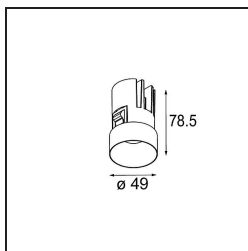

Date
Customer
Project
Type

Minude Recessed Trimless 49 1x IP54 LED 2700K Medium DE Silver Bronze Brushed Anodised

Specifications

Material	13640084
Light Source Type	LED
LED Type	BRIDGELUX V6 HD G7
LED technology	LED COB
CRI	Min. 90
Colour Temperature	2700K
Lifetime	L80B20 @50,000 Hours
Lamp Included	Yes
Number of Light Sources	1
CIE flux code	100 100 100 100 62
Binning (SDCM)	2
Light Direction	Down
Optic	Lens
Measured beam angle (°)	29.0
Input Voltage	Constant Current Driver Required
Electrical Class	III
IP Rating	54
Glow wire rating (°C)	960
Indoor/Outdoor	Indoor
Application	Ceiling, Wall
Mounting	Recessed
Cut-out size (mm)	ø79 for use with recessed or concrete ring
Mounting depth (mm)	100.0
Adjustability	Not Applicable
Distance to Lighted Object (m)	0,1
Primary Colour & Primary Finish	Silver Bronze, Brushed Anodised
Gross weight (g)	190.0
Drive current (mA)	350 500
Min. forward voltage (Vf)	14,8 15,2
Max. forward voltage (Vf)	18,0 18,6
Connected load (W)	5,7 8,5
Delivered lumens (lm)	446 602
Efficacy (lm/W)	78 71
Glare rating	3 4

TM30 & CRI diagram

Light distribution & beam diagram

Installation Accessories

■ **13642030** Ring Recessed Trimless 50 1x

■ **13642130** Concrete Ring 50 Standard Installation Housing

■ Choose a required accessory