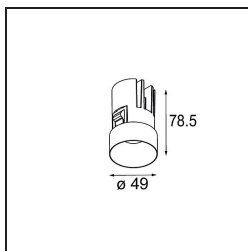

Date
Customer
Project
Type

Minude Recessed Trimless 49 1x IP54 LED 2700K Medium DE Silver Bronze Brushed Anodised

Specifications

Material	13640084
Light Source Type	LED
LED Type	BRIDGELUX V6 HD G7
LED technology	LED COB
CRI	Min. 90
Colour Temperature	2700K
Lifetime	L80B10 @50,000 Hours
Lamp Included	Yes
Number of Light Sources	1
CIE flux code	100 100 100 100 62
Binning (SDCM)	2
Light Direction	Down
Optic	Lens
Measured beam angle (°)	29.0
Input Voltage	Constant Current Driver Required
Electrical Class	III
IP Rating	54
Glow wire rating (°C)	960
Indoor/Outdoor	Indoor
Application	Ceiling, Wall
Mounting	Recessed
Cut-out size (mm)	ø79 for use with recessed or concrete ring
Mounting depth (mm)	100.0
Adjustability	Not Applicable
Distance to Lighted Object (m)	0,1
Primary Colour & Primary Finish	Silver Bronze, Brushed Anodised
Gross weight (g)	190.0
Drive current (mA)	350 500
Min. forward voltage (Vf)	14,8 15,2
Max. forward voltage (Vf)	18,0 18,6
Connected load (W)	5,7 8,5
Delivered lumens (lm)	446 602
Efficacy (lm/W)	78 71
Glare rating	3 4

TM30 & CRI diagram

Light distribution & beam diagram

Installation Accessories

■ **13642030** Ring Recessed Trimless 50 1x

■ **13642130** Concrete Ring 50 Standard Installation Housing

■ Choose a required accessory