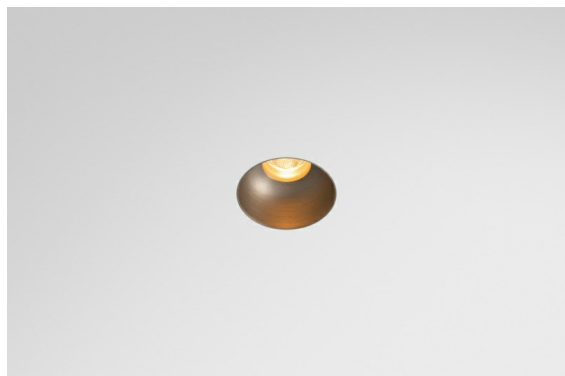

Date
Customer
Project
Type

Minude Recessed Trimless 49 1x IP54 LED 2700K Medium DE Silver Bronze Brushed Anodised

Specifications

Material	13640084
Light Source Type	LED
LED Type	BRIDGELUX V6 HD G7
LED technology	LED COB
CRI	Min. 90
Colour Temperature	2700K
Lifetime	L80B10 @50,000 Hours
Lamp Included	Yes
Number of Light Sources	1
CIE flux code	100 100 100 100 62
Binning (SDCM)	2
Light Direction	Down
Optic	Lens
Measured beam angle (°)	29.0
Input Voltage	Constant Current Driver Required
Electrical Class	III
IP Rating	54
Glow wire rating (°C)	960
Indoor/Outdoor	Indoor
Application	Ceiling, Wall
Mounting	Recessed
Cut-out size (mm)	ø79 for use with recessed or concrete ring
Mounting depth (mm)	100.0
Adjustability	Not Applicable
Distance to Lighted Object (m)	0,1
Primary Colour & Primary Finish	Silver Bronze, Brushed Anodised
Gross weight (g)	190.0
Drive current (mA)	350 500
Min. forward voltage (Vf)	14,8 15,2
Max. forward voltage (Vf)	18,0 18,6
Connected load (W)	5,7 8,5
Delivered lumens (lm)	446 602
Efficacy (lm/W)	78 71
Glare rating	3 4

Minude's yogic flexibility will surprise you about as much as its bare, cylindrical design. Express a refined and minimalistic look & feel on walls, on high or low ceilings. Try more than one Minude on our Pista track or on our redesigned Modupoint LED. Its long string of colours and miniature size will make a big impression.