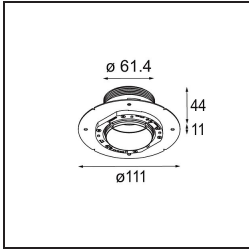

Date
Customer
Project
Type

Minude Recessed Trimless 49 1x IP54 LED 2700K Medium DE Silver Bronze Brushed Anodised

Specifications

Material	13640084
Light Source Type	LED
LED Type	BRIDGELUX V6 HD G7
LED technology	LED COB
CRI	Min. 90
Colour Temperature	2700K
Lifetime	L80B10 @50,000 Hours
Lamp Included	Yes
Number of Light Sources	1
CIE flux code	100 100 100 100 62
Binning (SDCM)	2
Light Direction	Down
Optic	Lens
Measured beam angle (°)	29.0
Input Voltage	Constant Current Driver Required
Electrical Class	III
IP Rating	54
Glow wire rating (°C)	960
Indoor/Outdoor	Indoor
Application	Ceiling, Wall
Mounting	Recessed
Cut-out size (mm)	ø79 for use with recessed or concrete ring
Mounting depth (mm)	100.0
Adjustability	Not Applicable
Distance to Lighted Object (m)	0,1
Primary Colour & Primary Finish	Silver Bronze, Brushed Anodised
Gross weight (g)	190.0
Drive current (mA)	350 500
Min. forward voltage (Vf)	14,8 15,2
Max. forward voltage (Vf)	18,0 18,6
Connected load (W)	5,7 8,5
Delivered lumens (lm)	446 602
Efficacy (lm/W)	78 71
Glare rating	3 4

TM30 & CRI diagram

Light distribution & beam diagram

Installation Accessories

■ **13642030** Ring Recessed Trimless 50 1x

■ **13642130** Concrete Ring 50 Standard Installation Housing

■ Choose a required accessory