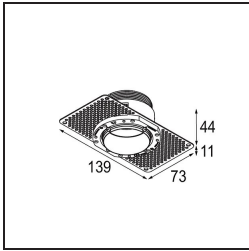

Date
Customer
Project
Type

Minude Recessed Trimless 49 1x IP54 LED 2700K Medium DE Silver Bronze Brushed Anodised

Specifications

Material	13640084
Light Source Type	LED
LED Type	BRIDGELUX V6 HD G7
LED technology	LED COB
CRI	Min. 90
Colour Temperature	2700K
Lifetime	L80B10 @50,000 Hours
Lamp Included	Yes
Number of Light Sources	1
CIE flux code	100 100 100 100 62
Binning (SDCM)	2
Light Direction	Down
Optic	Lens
Measured beam angle (°)	29.0
Input Voltage	Constant Current Driver Required
Electrical Class	III
IP Rating	54
Glow wire rating (°C)	960
Indoor/Outdoor	Indoor
Application	Ceiling, Wall
Mounting	Recessed
Cut-out size (mm)	ø79 for use with recessed or concrete ring
Mounting depth (mm)	100.0
Adjustability	Not Applicable
Distance to Lighted Object (m)	0,1
Primary Colour & Primary Finish	Silver Bronze, Brushed Anodised
Gross weight (g)	190.0
Drive current (mA)	350 500
Min. forward voltage (Vf)	14,8 15,2
Max. forward voltage (Vf)	18,0 18,6
Connected load (W)	5,7 8,5
Delivered lumens (lm)	446 602
Efficacy (lm/W)	78 71
Glare rating	3 4

TM30 & CRI diagram

Light distribution & beam diagram

Installation Accessories

■ **13642030** Ring Recessed Trimless 50 1x

■ **13642130** Concrete Ring 50 Standard Installation Housing

■ Choose a required accessory