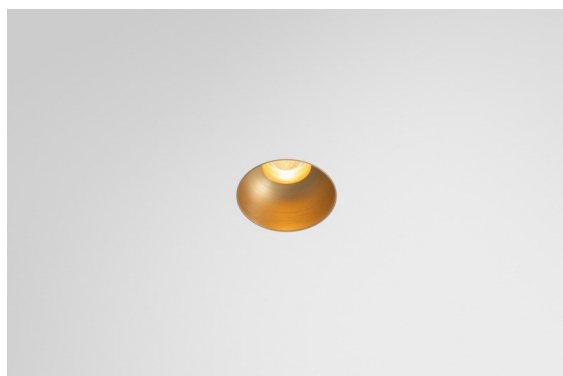

Date
Customer
Project
Type

Minude Recessed Trimless 49 1x IP54 LED 2700K Medium DE Champagne Brushed Anodised

Minude's yogic flexibility will surprise you about as much as its bare, cylindrical design. Express a refined and minimalistic look & feel on walls, on high or low ceilings. Try more than one Minude on our Pista track or on our redesigned Modupoint LED. Its long string of colours and miniature size will make a big impression.

Specifications

Material	13640041
Light Source Type	LED
LED Type	BRIDGELUX V6 HD G7
LED technology	LED COB
CRI	Min. 90
Colour Temperature	2700K
Lifetime	L80B10 @50,000 Hours
Lamp Included	Yes
Number of Light Sources	1
CIE flux code	99 100 100 100 62
Binning (SDCM)	2
Light Direction	Down
Optic	Lens
Measured beam angle (°)	29.0
Input Voltage	Constant Current Driver Required
Electrical Class	III
IP Rating	54
Glow wire rating (°C)	960
Indoor/Outdoor	Indoor
Application	Ceiling, Wall
Mounting	Recessed
Cut-out size (mm)	ø79 for use with recessed or concrete ring
Mounting depth (mm)	100.0
Adjustability	Not Applicable
Distance to Lighted Object (m)	0,1
Primary Colour & Primary Finish	Champagne, Brushed Anodised
Gross weight (g)	190.0
Drive current (mA)	350 500
Min. forward voltage (Vf)	14,8 15,2
Max. forward voltage (Vf)	18,0 18,6
Connected load (W)	5,7 8,5
Luminous flux per lamp (lm)	445 600
Efficacy (lm/W)	78 71
Glare rating	5 6