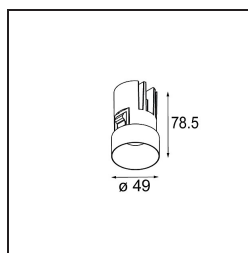

Date
Customer
Project
Type

Minude Recessed Trimless 49 1x IP54 LED 2700K Medium DE Champagne Brushed Anodised

Specifications

Material	13640041
Light Source Type	LED
LED Type	BRIDGELUX V6 HD G7
LED technology	LED COB
CRI	Min. 90
Colour Temperature	2700K
Lifetime	L80B10 @50,000 Hours
Lamp Included	Yes
Number of Light Sources	1
CIE flux code	99 100 100 100 62
Binning (SDCM)	2
Light Direction	Down
Optic	Lens
Measured beam angle (°)	29.0
Input Voltage	Constant Current Driver Required
Electrical Class	III
IP Rating	54
Glow wire rating (°C)	960
Indoor/Outdoor	Indoor
Application	Ceiling, Wall
Mounting	Recessed
Cut-out size (mm)	ø79 for use with recessed or concrete ring
Mounting depth (mm)	100.0
Adjustability	Not Applicable
Distance to Lighted Object (m)	0,1
Primary Colour & Primary Finish	Champagne, Brushed Anodised
Gross weight (g)	190.0
Drive current (mA)	350 500
Min. forward voltage (Vf)	14.8 15.2
Max. forward voltage (Vf)	18.0 18.6
Connected load (W)	5.7 8.5
Luminous flux per lamp (lm)	445 600
Efficacy (lm/W)	78 71
Glare rating	5 6

TM30 & CRI diagram

Light distribution & beam diagram

Installation Accessories

■ **13642030** Ring Recessed Trimless 50 1x

■ **13642130** Concrete Ring 50 Standard Installation Housing

■ Choose a required accessory