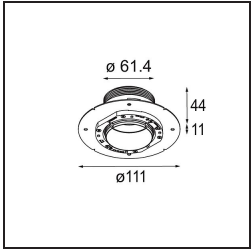

Date
Customer
Project
Type

*Minude Recessed Trimless 49 1x IP54 LED 2700K Medium DE Champagne Brushed Anodised*

**Specifications**

Material	13640041
Light Source Type	LED
LED Type	BRIDGELUX V6 HD G7
LED technology	LED COB
CRI	Min. 90
Colour Temperature	2700K
Lifetime	L80B20 @50,000 Hours
Lamp Included	Yes
Number of Light Sources	1
CIE flux code	99 100 100 100 62
Binning (SDCM)	2
Light Direction	Down
Optic	Lens
Measured beam angle (°)	29.0
Input Voltage	Constant Current Driver Required
Electrical Class	III
IP Rating	54
Glow wire rating (°C)	960
Indoor/Outdoor	Indoor
Application	Ceiling, Wall
Mounting	Recessed
Cut-out size (mm)	ø79 for use with recessed or concrete ring
Mounting depth (mm)	100.0
Adjustability	Not Applicable
Distance to Lighted Object (m)	0,1
Primary Colour & Primary Finish	Champagne, Brushed Anodised
Gross weight (g)	190.0
Drive current (mA)	350      500
Min. forward voltage (Vf)	14,8      15,2
Max. forward voltage (Vf)	18,0      18,6
Connected load (W)	5,7      8,5
Delivered lumens (lm)	445      600
Efficacy (lm/W)	78      71
Glare rating	5      6

**TM30 & CRI diagram**

**Light distribution & beam diagram**

Diagrams

**Installation Accessories**

■ **13642030** Ring Recessed Trimless 50 1x

■ **13642130** Concrete Ring 50 Standard Installation Housing

■ Choose a required accessory