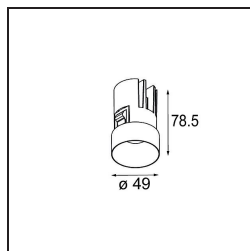

Date
Customer
Project
Type

*Minude Recessed Trimless 49 1x IP54 LED 2700K Medium DE Champagne Brushed Anodised*

**Specifications**

Material	13640041
Light Source Type	LED
LED Type	BRIDGELUX V6 HD G7
LED technology	LED COB
CRI	Min. 90
Colour Temperature	2700K
Lifetime	L80B20 @50,000 Hours
Lamp Included	Yes
Number of Light Sources	1
CIE flux code	99 100 100 100 62
Binning (SDCM)	2
Light Direction	Down
Optic	Lens
Measured beam angle (°)	29.0
Input Voltage	Constant Current Driver Required
Electrical Class	III
IP Rating	54
Glow wire rating (°C)	960
Indoor/Outdoor	Indoor
Application	Ceiling, Wall
Mounting	Recessed
Cut-out size (mm)	ø79 for use with recessed or concrete ring
Mounting depth (mm)	100.0
Adjustability	Not Applicable
Distance to Lighted Object (m)	0,1
Primary Colour & Primary Finish	Champagne, Brushed Anodised
Gross weight (g)	190.0
Drive current (mA)	350      500
Min. forward voltage (Vf)	14,8      15,2
Max. forward voltage (Vf)	18,0      18,6
Connected load (W)	5,7      8,5
Delivered lumens (lm)	445      600
Efficacy (lm/W)	78      71
Glare rating	5      6

**TM30 & CRI diagram**

**Light distribution & beam diagram**

Diagrams

**Installation Accessories**

■ **13642030** Ring Recessed Trimless 50 1x

■ **13642130** Concrete Ring 50 Standard Installation Housing

■ Choose a required accessory