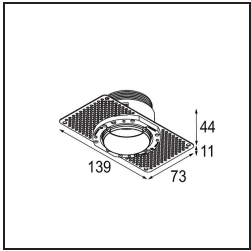

Date
Customer
Project
Type

*Minude Recessed Trimless 49 1x IP54 LED 2700K Medium DE Champagne Brushed Anodised*

**Specifications**

Material	13640041
Light Source Type	LED
LED Type	BRIDGELUX V6 HD G7
LED technology	LED COB
CRI	Min. 90
Colour Temperature	2700K
Lifetime	L80B20 @50,000 Hours
Lamp Included	Yes
Number of Light Sources	1
CIE flux code	99 100 100 100 62
Binning (SDCM)	2
Light Direction	Down
Optic	Lens
Measured beam angle (°)	29.0
Input Voltage	Constant Current Driver Required
Electrical Class	III
IP Rating	54
Glow wire rating (°C)	960
Indoor/Outdoor	Indoor
Application	Ceiling, Wall
Mounting	Recessed
Cut-out size (mm)	ø79 for use with recessed or concrete ring
Mounting depth (mm)	100.0
Adjustability	Not Applicable
Distance to Lighted Object (m)	0,1
Primary Colour & Primary Finish	Champagne, Brushed Anodised
Gross weight (g)	190.0
Drive current (mA)	350      500
Min. forward voltage (Vf)	14,8      15,2
Max. forward voltage (Vf)	18,0      18,6
Connected load (W)	5,7      8,5
Delivered lumens (lm)	445      600
Efficacy (lm/W)	78      71
Glare rating	5      6

**TM30 & CRI diagram**

**Light distribution & beam diagram**

Diagrams

**Installation Accessories**

■ **13642030** Ring Recessed Trimless 50 1x

■ **13642130** Concrete Ring 50 Standard Installation Housing

■ Choose a required accessory