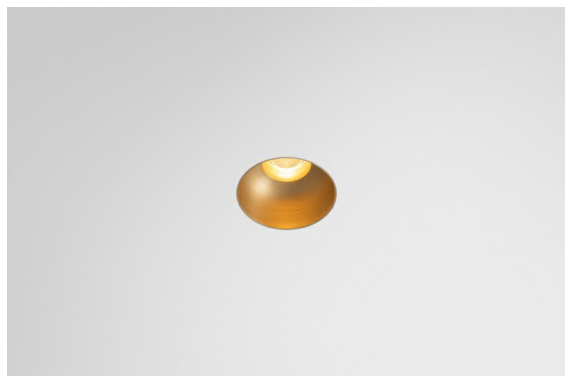

Date
Customer
Project
Type

*Minude Recessed Trimless 49 1x IP54 LED 2700K Medium DE Champagne Brushed Anodised*

**Specifications**

Material	13640041
Light Source Type	LED
LED Type	BRIDGELUX V6 HD G7
LED technology	LED COB
CRI	Min. 90
Colour Temperature	2700K
Lifetime	L80B20 @50,000 Hours
Lamp Included	Yes
Number of Light Sources	1
CIE flux code	99 100 100 100 62
Binning (SDCM)	2
Light Direction	Down
Optic	Lens
Measured beam angle (°)	29.0
Input Voltage	Constant Current Driver Required
Electrical Class	III
IP Rating	54
Glow wire rating (°C)	960
Indoor/Outdoor	Indoor
Application	Ceiling, Wall
Mounting	Recessed
Cut-out size (mm)	ø79 for use with recessed or concrete ring
Mounting depth (mm)	100.0
Adjustability	Not Applicable
Distance to Lighted Object (m)	0,1
Primary Colour & Primary Finish	Champagne, Brushed Anodised
Gross weight (g)	190.0
Drive current (mA)	350      500
Min. forward voltage (Vf)	14,8      15,2
Max. forward voltage (Vf)	18,0      18,6
Connected load (W)	5,7      8,5
Delivered lumens (lm)	445      600
Efficacy (lm/W)	78      71
Glare rating	5      6

Minude's yogic flexibility will surprise you about as much as its bare, cylindrical design. Express a refined and minimalistic look & feel on walls, on high or low ceilings. Try more than one Minude on our Pista track or on our redesigned Modupoint LED. Its long string of colours and miniature size will make a big impression.