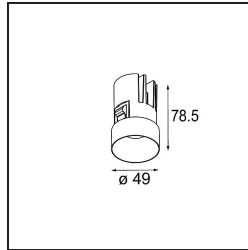

### Specifications

Material	13640041
Light Source Type	LED
LED Type	BRIDGELUX V6 HD G7
LED technology	LED COB
CRI	Min. 90
Colour Temperature	2700K
Lifetime	L80B10 @50,000 Hours
Lamp Included	Yes
Number of Light Sources	1
CIE flux code	99 100 100 100 62
Binning (SDCM)	2
Light Direction	Down
Optic	Lens
Measured beam angle (°)	29.0
Input Voltage	Constant Current Driver Required
Electrical Class	III
IP Rating	54
Glow wire rating (°C)	960
Indoor/Outdoor	Indoor
Application	Ceiling, Wall
Mounting	Recessed
Cut-out size (mm)	ø79 for use with recessed or concrete ring
Mounting depth (mm)	100.0
Adjustability	Not Applicable
Distance to Lighted Object (m)	0,1
Primary Colour & Primary Finish	Champagne, Brushed Anodised
Gross weight (g)	190.0
Drive current (mA)	350      500
Min. forward voltage (Vf)	14,8      15,2
Max. forward voltage (Vf)	18,0      18,6
Connected load (W)	5,7      8,5
Luminous flux per lamp (lm)	445      600
Efficacy (lm/W)	78      71
Glare rating	5      6