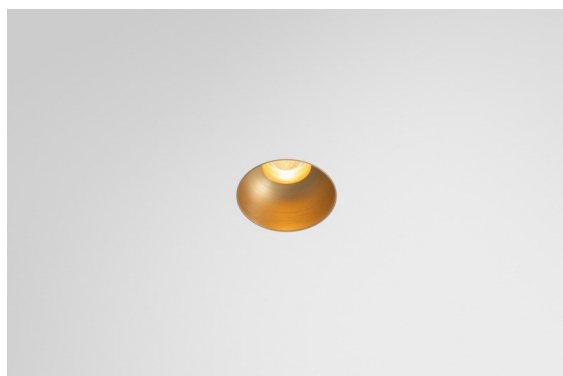

Date
Customer
Project
Type

Minude Recessed Trimless 49 1x IP54 LED 2700K Medium DE Champagne Brushed Anodised

Specifications

Material	13640041
Light Source Type	LED
LED Type	BRIDGELUX V6 HD G7
LED technology	LED COB
CRI	Min. 90
Colour Temperature	2700K
Lifetime	L80B10 @50,000 Hours
Lamp Included	Yes
Number of Light Sources	1
CIE flux code	99 100 100 100 62
Binning (SDCM)	2
Light Direction	Down
Optic	Lens
Measured beam angle (°)	29.0
Input Voltage	Constant Current Driver Required
Electrical Class	III
IP Rating	54
Glow wire rating (°C)	960
Indoor/Outdoor	Indoor
Application	Ceiling, Wall
Mounting	Recessed
Cut-out size (mm)	ø79 for use with recessed or concrete ring
Mounting depth (mm)	100.0
Adjustability	Not Applicable
Distance to Lighted Object (m)	0,1
Primary Colour & Primary Finish	Champagne, Brushed Anodised
Gross weight (g)	190.0
Drive current (mA)	350 500
Min. forward voltage (Vf)	14.8 15.2
Max. forward voltage (Vf)	18.0 18.6
Connected load (W)	5.7 8.5
Luminous flux per lamp (lm)	445 600
Efficacy (lm/W)	78 71
Glare rating	5 6

Minude's yogic flexibility will surprise you about as much as its bare, cylindrical design. Express a refined and minimalistic look & feel on walls, on high or low ceilings. Try more than one Minude on our Pista track or on our redesigned Modupoint LED. Its long string of colours and miniature size will make a big impression.