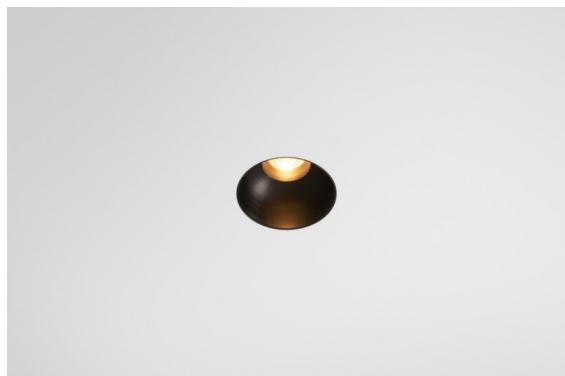

Date
Customer
Project
Type

Minude Recessed Trimless 49 1x IP54 LED 2700K Medium DE Black Brushed Anodised

Minude's yogic flexibility will surprise you about as much as its bare, cylindrical design. Express a refined and minimalistic look & feel on walls, on high or low ceilings. Try more than one Minude on our Pista track or on our redesigned Modupoint LED. Its long string of colours and miniature size will make a big impression.

Specifications

Material	13640081
Light Source Type	LED
LED Type	BRIDGELUX V6 HD G7
LED technology	LED COB
CRI	Min. 90
Colour Temperature	2700K
Lifetime	L80B10 @50,000 Hours
Lamp Included	Yes
Number of Light Sources	1
CIE flux code	100 100 100 100 62
Binning (SDCM)	2
Light Direction	Down
Optic	Lens
Measured beam angle (°)	29.0
Input Voltage	Constant Current Driver Required
Electrical Class	III
IP Rating	54
Glow wire rating (°C)	960
Indoor/Outdoor	Indoor
Application	Ceiling, Wall
Mounting	Recessed
Cut-out size (mm)	ø79 for use with recessed or concrete ring
Mounting depth (mm)	100.0
Adjustability	Not Applicable
Distance to Lighted Object (m)	0,1
Primary Colour & Primary Finish	Black, Brushed Anodised
Gross weight (g)	190.0
Drive current (mA)	350 500
Min. forward voltage (Vf)	14,8 15,2
Max. forward voltage (Vf)	18,0 18,6
Connected load (W)	5,7 8,5
Luminous flux per lamp (lm)	440 594
Efficacy (lm/W)	77 70
Glare rating	1 1