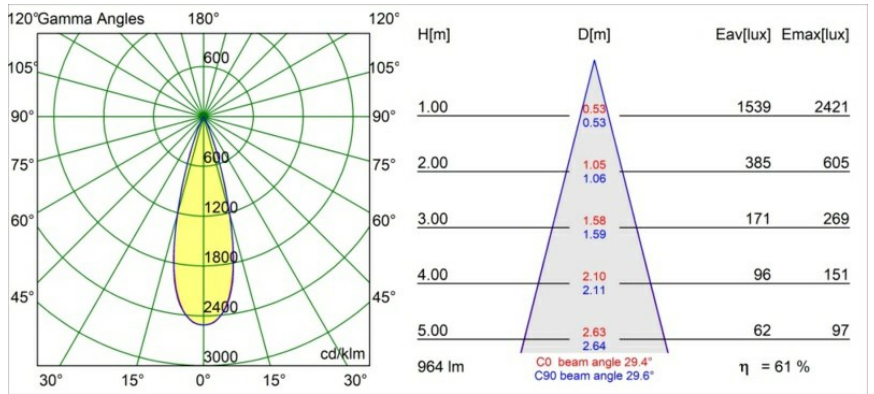

Light distribution & beam diagram