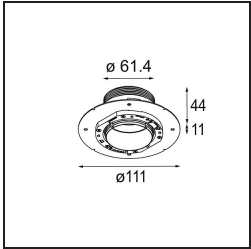

Date
Customer
Project
Type

Minude Recessed Trimless 49 1x IP54 LED 2700K Medium DE Black Brushed Anodised

Specifications

Material	13640081
Light Source Type	LED
LED Type	BRIDGELUX V6 HD G7
LED technology	LED COB
CRI	Min. 90
Colour Temperature	2700K
Lifetime	L80B20 @50,000 Hours
Lamp Included	Yes
Number of Light Sources	1
CIE flux code	100 100 100 100 62
Binning (SDCM)	2
Light Direction	Down
Optic	Lens
Measured beam angle (°)	29.0
Input Voltage	Constant Current Driver Required
Electrical Class	III
IP Rating	54
Glow wire rating (°C)	960
Indoor/Outdoor	Indoor
Application	Ceiling, Wall
Mounting	Recessed
Cut-out size (mm)	ø79 for use with recessed or concrete ring
Mounting depth (mm)	100.0
Adjustability	Not Applicable
Distance to Lighted Object (m)	0,1
Primary Colour & Primary Finish	Black, Brushed Anodised
Gross weight (g)	190.0
Drive current (mA)	350 500
Min. forward voltage (Vf)	14,8 15,2
Max. forward voltage (Vf)	18,0 18,6
Connected load (W)	5,7 8,5
Delivered lumens (lm)	440 594
Efficacy (lm/W)	77 70
Glare rating	1 1

TM30 & CRI diagram

Light distribution & beam diagram

Installation Accessories

■ **13642030** Ring Recessed Trimless 50 1x

■ **13642130** Concrete Ring 50 Standard Installation Housing

■ Choose a required accessory