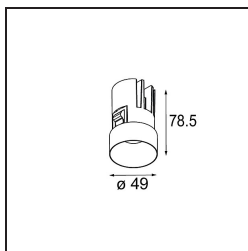

Date
Customer
Project
Type

Minude Recessed Trimless 49 1x IP54 LED 2700K Medium DE Black Brushed Anodised

Minude's yogic flexibility will surprise you about as much as its bare, cylindrical design. Express a refined and minimalistic look & feel on walls, on high or low ceilings. Try more than one Minude on our Pista track or on our redesigned Modupoint LED. Its long string of colours and miniature size will make a big impression.

Specifications

Material	13640081
Light Source Type	LED
LED Type	BRIDGELUX V6 HD G7
LED technology	LED COB
CRI	Min. 90
Colour Temperature	2700K
Lifetime	L80B10 @50,000 Hours
Lamp Included	Yes
Number of Light Sources	1
CIE flux code	100 100 100 100 62
Binning (SDCM)	2
Light Direction	Down
Optic	Lens
Measured beam angle (°)	29.0
Input Voltage	Constant Current Driver Required
Electrical Class	III
IP Rating	54
Glow wire rating (°C)	960
Indoor/Outdoor	Indoor
Application	Ceiling, Wall
Mounting	Recessed
Cut-out size (mm)	ø79 for use with recessed or concrete ring
Mounting depth (mm)	100.0
Adjustability	Not Applicable
Distance to Lighted Object (m)	0,1
Primary Colour & Primary Finish	Black, Brushed Anodised
Gross weight (g)	190.0
Drive current (mA)	350 500
Min. forward voltage (Vf)	14,8 15,2
Max. forward voltage (Vf)	18,0 18,6
Connected load (W)	5,7 8,5
Luminous flux per lamp (lm)	440 594
Efficacy (lm/W)	77 70
Glare rating	1 1

TM30 & CRI diagram

Light distribution & beam diagram

Installation Accessories

■ **13642030** Ring Recessed Trimless 50 1x

■ **13642130** Concrete Ring 50 Standard Installation Housing

■ Choose a required accessory