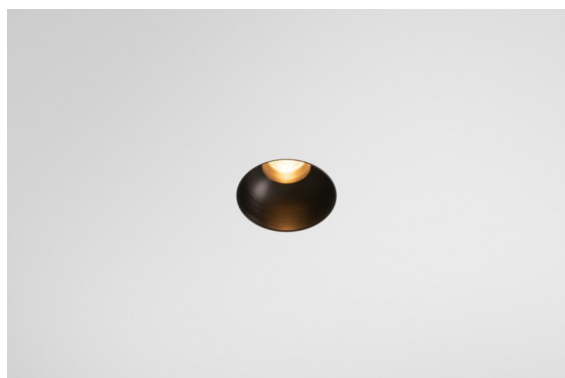

Date
Customer
Project
Type

*Minude Recessed Trimless 49 1x IP54 LED 2700K Medium DE Black Brushed Anodised*

Minude's yogic flexibility will surprise you about as much as its bare, cylindrical design. Express a refined and minimalistic look & feel on walls, on high or low ceilings. Try more than one Minude on our Pista track or on our redesigned Modupoint LED. Its long string of colours and miniature size will make a big impression.

### Specifications

Material	13640081
Light Source Type	LED
LED Type	BRIDGELUX V6 HD G7
LED technology	LED COB
CRI	Min. 90
Colour Temperature	2700K
Lifetime	L80B10 @50,000 Hours
Lamp Included	Yes
Number of Light Sources	1
CIE flux code	100 100 100 100 62
Binning (SDCM)	2
Light Direction	Down
Optic	Lens
Measured beam angle (°)	29.0
Input Voltage	Constant Current Driver Required
Electrical Class	III
IP Rating	54
Glow wire rating (°C)	960
Indoor/Outdoor	Indoor
Application	Ceiling, Wall
Mounting	Recessed
Cut-out size (mm)	ø79 for use with recessed or concrete ring
Mounting depth (mm)	100.0
Adjustability	Not Applicable
Distance to Lighted Object (m)	0,1
Primary Colour & Primary Finish	Black, Brushed Anodised
Gross weight (g)	190.0
Drive current (mA)	350      500
Min. forward voltage (Vf)	14,8      15,2
Max. forward voltage (Vf)	18,0      18,6
Connected load (W)	5,7      8,5
Luminous flux per lamp (lm)	440      594
Efficacy (lm/W)	77      70
Glare rating	1      1