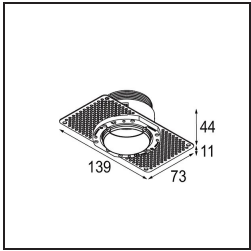

Date
Customer
Project
Type

Minude Recessed Trimless 49 1x IP54 LED 2700K Medium DE Black Brushed Anodised

Specifications

Material	13640081
Light Source Type	LED
LED Type	BRIDGELUX V6 HD G7
LED technology	LED COB
CRI	Min. 90
Colour Temperature	2700K
Lifetime	L80B20 @50,000 Hours
Lamp Included	Yes
Number of Light Sources	1
CIE flux code	100 100 100 100 62
Binning (SDCM)	2
Light Direction	Down
Optic	Lens
Measured beam angle (°)	29.0
Input Voltage	Constant Current Driver Required
Electrical Class	III
IP Rating	54
Glow wire rating (°C)	960
Indoor/Outdoor	Indoor
Application	Ceiling, Wall
Mounting	Recessed
Cut-out size (mm)	ø79 for use with recessed or concrete ring
Mounting depth (mm)	100.0
Adjustability	Not Applicable
Distance to Lighted Object (m)	0,1
Primary Colour & Primary Finish	Black, Brushed Anodised
Gross weight (g)	190.0
Drive current (mA)	350 500
Min. forward voltage (Vf)	14,8 15,2
Max. forward voltage (Vf)	18,0 18,6
Connected load (W)	5,7 8,5
Delivered lumens (lm)	440 594
Efficacy (lm/W)	77 70
Glare rating	1 1

TM30 & CRI diagram

Light distribution & beam diagram

Installation Accessories

■ **13642030** Ring Recessed Trimless 50 1x

■ **13642130** Concrete Ring 50 Standard Installation Housing

■ Choose a required accessory