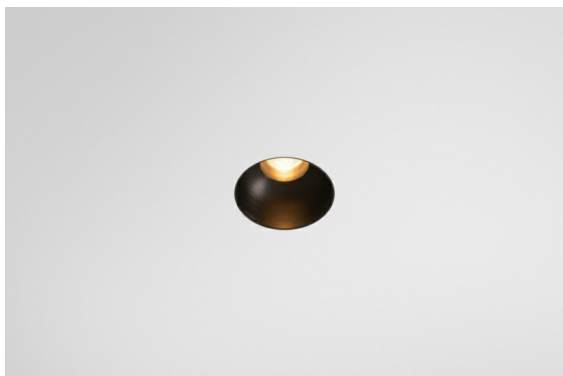

Date
Customer
Project
Type

Minude Recessed Trimless 49 1x IP54 LED 2700K Medium DE Black Brushed Anodised

Specifications

Material	13640081
Light Source Type	LED
LED Type	BRIDGELUX V6 HD G7
LED technology	LED COB
CRI	Min. 90
Colour Temperature	2700K
Lifetime	L80B20 @50,000 Hours
Lamp Included	Yes
Number of Light Sources	1
CIE flux code	100 100 100 100 62
Binning (SDCM)	2
Light Direction	Down
Optic	Lens
Measured beam angle (°)	29.0
Input Voltage	Constant Current Driver Required
Electrical Class	III
IP Rating	54
Glow wire rating (°C)	960
Indoor/Outdoor	Indoor
Application	Ceiling, Wall
Mounting	Recessed
Cut-out size (mm)	ø79 for use with recessed or concrete ring
Mounting depth (mm)	100.0
Adjustability	Not Applicable
Distance to Lighted Object (m)	0,1
Primary Colour & Primary Finish	Black, Brushed Anodised
Gross weight (g)	190.0
Drive current (mA)	350 500
Min. forward voltage (Vf)	14,8 15,2
Max. forward voltage (Vf)	18,0 18,6
Connected load (W)	5,7 8,5
Delivered lumens (lm)	440 594
Efficacy (lm/W)	77 70
Glare rating	1 1

Minude's yogic flexibility will surprise you about as much as its bare, cylindrical design. Express a refined and minimalistic look & feel on walls, on high or low ceilings. Try more than one Minude on our Pista track or on our redesigned Modupoint LED. Its long string of colours and miniature size will make a big impression.