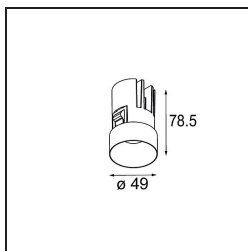

Date
Customer
Project
Type

Minude Recessed Trimless 49 1x IP54 LED 2700K Medium DE Black Brushed Anodised

Specifications

Material	13640081
Light Source Type	LED
LED Type	BRIDGELUX V6 HD G7
LED technology	LED COB
CRI	Min. 90
Colour Temperature	2700K
Lifetime	L80B20 @50,000 Hours
Lamp Included	Yes
Number of Light Sources	1
CIE flux code	100 100 100 100 62
Binning (SDCM)	2
Light Direction	Down
Optic	Lens
Measured beam angle (°)	29.0
Input Voltage	Constant Current Driver Required
Electrical Class	III
IP Rating	54
Glow wire rating (°C)	960
Indoor/Outdoor	Indoor
Application	Ceiling, Wall
Mounting	Recessed
Cut-out size (mm)	ø79 for use with recessed or concrete ring
Mounting depth (mm)	100.0
Adjustability	Not Applicable
Distance to Lighted Object (m)	0,1
Primary Colour & Primary Finish	Black, Brushed Anodised
Gross weight (g)	190.0
Drive current (mA)	350 500
Min. forward voltage (Vf)	14,8 15,2
Max. forward voltage (Vf)	18,0 18,6
Connected load (W)	5,7 8,5
Delivered lumens (lm)	440 594
Efficacy (lm/W)	77 70
Glare rating	1 1

TM30 & CRI diagram

Light distribution & beam diagram

Installation Accessories

■ **13642030** Ring Recessed Trimless 50 1x

■ **13642130** Concrete Ring 50 Standard Installation Housing

■ Choose a required accessory