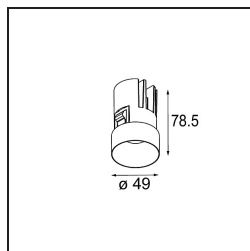

Date
Customer
Project
Type

Minude Recessed Trimless 49 1x IP54 LED 2700K Medium DE Black Structure

Minude's yogic flexibility will surprise you about as much as its bare, cylindrical design. Express a refined and minimalistic look & feel on walls, on high or low ceilings. Try more than one Minude on our Pista track or on our redesigned Modupoint LED. Its long string of colours and miniature size will make a big impression.

Specifications

Material	13640032
Light Source Type	LED
LED Type	BRIDGELUX V6 HD G7
LED technology	LED COB
CRI	Min. 90
Colour Temperature	2700K
Lifetime	L80B10 @50,000 Hours
Lamp Included	Yes
Number of Light Sources	1
CIE flux code	100 100 100 100 61
Binning (SDCM)	2
Light Direction	Down
Optic	Lens
Measured beam angle (°)	29.0
Input Voltage	Constant Current Driver Required
Electrical Class	III
IP Rating	54
Glow wire rating (°C)	960
Indoor/Outdoor	Indoor
Application	Ceiling, Wall
Mounting	Recessed
Cut-out size (mm)	ø79 for use with recessed or concrete ring
Mounting depth (mm)	100.0
Adjustability	Not Applicable
Distance to Lighted Object (m)	0,1
Primary Colour & Primary Finish	Black, Structure
Gross weight (g)	190.0
Drive current (mA)	350 500
Min. forward voltage (Vf)	14.8 15.2
Max. forward voltage (Vf)	18.0 18.6
Connected load (W)	5.7 8.5
Luminous flux per lamp (lm)	435 587
Efficacy (lm/W)	76 69
Glare rating	1 1