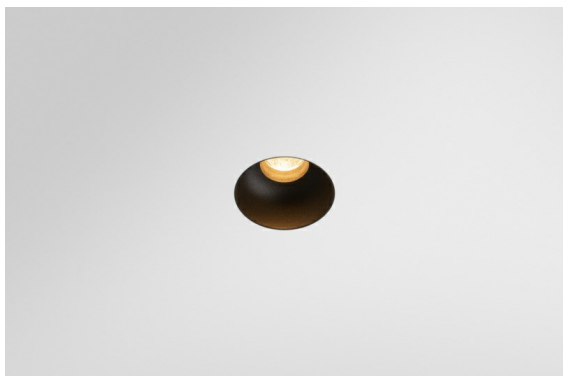

Date
Customer
Project
Type

*Minude Recessed Trimless 49 1x IP54 LED 2700K Medium DE Black Structure*

**Specifications**

Material	13640032
Light Source Type	LED
LED Type	BRIDGELUX V6 HD G7
LED technology	LED COB
CRI	Min. 90
Colour Temperature	2700K
Lifetime	L80B20 @50,000 Hours
Lamp Included	Yes
Number of Light Sources	1
CIE flux code	100 100 100 100 61
Binning (SDCM)	2
Light Direction	Down
Optic	Lens
Measured beam angle (°)	29.0
Input Voltage	Constant Current Driver Required
Electrical Class	III
IP Rating	54
Glow wire rating (°C)	960
Indoor/Outdoor	Indoor
Application	Ceiling, Wall
Mounting	Recessed
Cut-out size (mm)	ø79 for use with recessed or concrete ring
Mounting depth (mm)	100.0
Adjustability	Not Applicable
Distance to Lighted Object (m)	0,1
Primary Colour & Primary Finish	Black, Structure
Gross weight (g)	190.0
Drive current (mA)	350      500
Min. forward voltage (Vf)	14.8      15.2
Max. forward voltage (Vf)	18.0      18.6
Connected load (W)	5.7      8.5
Delivered lumens (lm)	435      587
Efficacy (lm/W)	76      69
Glare rating	1      1

Minude's yogic flexibility will surprise you about as much as its bare, cylindrical design. Express a refined and minimalistic look & feel on walls, on high or low ceilings. Try more than one Minude on our Pista track or on our redesigned Modupoint LED. Its long string of colours and miniature size will make a big impression.