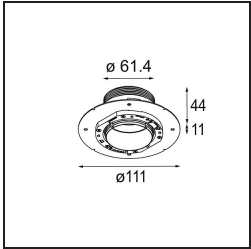

Date
Customer
Project
Type

*Minude Recessed Trimless 49 1x IP54 LED 2700K Medium DE Black Structure*

**Specifications**

Material	13640032
Light Source Type	LED
LED Type	BRIDGELUX V6 HD G7
LED technology	LED COB
CRI	Min. 90
Colour Temperature	2700K
Lifetime	L80B20 @50,000 Hours
Lamp Included	Yes
Number of Light Sources	1
CIE flux code	100 100 100 100 61
Binning (SDCM)	2
Light Direction	Down
Optic	Lens
Measured beam angle (°)	29.0
Input Voltage	Constant Current Driver Required
Electrical Class	III
IP Rating	54
Glow wire rating (°C)	960
Indoor/Outdoor	Indoor
Application	Ceiling, Wall
Mounting	Recessed
Cut-out size (mm)	ø79 for use with recessed or concrete ring
Mounting depth (mm)	100.0
Adjustability	Not Applicable
Distance to Lighted Object (m)	0,1
Primary Colour & Primary Finish	Black, Structure
Gross weight (g)	190.0
Drive current (mA)	350      500
Min. forward voltage (Vf)	14.8      15.2
Max. forward voltage (Vf)	18.0      18.6
Connected load (W)	5.7      8.5
Delivered lumens (lm)	435      587
Efficacy (lm/W)	76      69
Glare rating	1      1

**TM30 & CRI diagram**

**Light distribution & beam diagram**

Diagrams

**Installation Accessories**

■ **13642030** Ring Recessed Trimless 50 1x

■ **13642130** Concrete Ring 50 Standard Installation Housing

■ Choose a required accessory