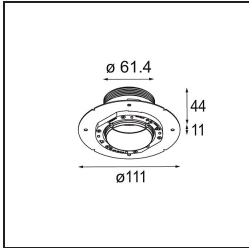

Date
Customer
Project
Type

Minude Recessed Trimless 49 1x IP54 LED 2700K Medium DE Black Structure

Specifications

Material	13640032
Light Source Type	LED
LED Type	BRIDGELUX V6 HD G7
LED technology	LED COB
CRI	Min. 90
Colour Temperature	2700K
Lifetime	L80B10 @50,000 Hours
Lamp Included	Yes
Number of Light Sources	1
CIE flux code	100 100 100 100 61
Binning (SDCM)	2
Light Direction	Down
Optic	Lens
Measured beam angle (°)	29.0
Input Voltage	Constant Current Driver Required
Electrical Class	III
IP Rating	54
Glow wire rating (°C)	960
Indoor/Outdoor	Indoor
Application	Ceiling, Wall
Mounting	Recessed
Cut-out size (mm)	ø79 for use with recessed or concrete ring
Mounting depth (mm)	100.0
Adjustability	Not Applicable
Distance to Lighted Object (m)	0,1
Primary Colour & Primary Finish	Black, Structure
Gross weight (g)	190.0
Drive current (mA)	350 500
Min. forward voltage (Vf)	14,8 15,2
Max. forward voltage (Vf)	18,0 18,6
Connected load (W)	5,7 8,5
Luminous flux per lamp (lm)	435 587
Efficacy (lm/W)	76 69
Glare rating	1 1

TM30 & CRI diagram

Light distribution & beam diagram

Minude Recessed Trimless 49 1x IP54 LED 2700K Medium DE Black Structure

Installation Accessories

■ **13642030** Ring Recessed Trimless 50 1x

■ **13642130** Concrete Ring 50 Standard Installation Housing