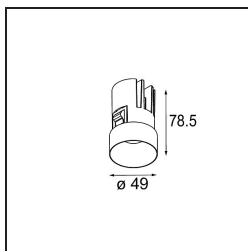

Date
Customer
Project
Type

*Minude Recessed Trimless 49 1x IP54 LED 2700K Medium DE Black Structure*

**Specifications**

Material	13640032
Light Source Type	LED
LED Type	BRIDGELUX V6 HD G7
LED technology	LED COB
CRI	Min. 90
Colour Temperature	2700K
Lifetime	L80B10 @50,000 Hours
Lamp Included	Yes
Number of Light Sources	1
CIE flux code	100 100 100 100 61
Binning (SDCM)	2
Light Direction	Down
Optic	Lens
Measured beam angle (°)	29.0
Input Voltage	Constant Current Driver Required
Electrical Class	III
IP Rating	54
Glow wire rating (°C)	960
Indoor/Outdoor	Indoor
Application	Ceiling, Wall
Mounting	Recessed
Cut-out size (mm)	ø79 for use with recessed or concrete ring
Mounting depth (mm)	100.0
Adjustability	Not Applicable
Distance to Lighted Object (m)	0,1
Primary Colour & Primary Finish	Black, Structure
Gross weight (g)	190.0
Drive current (mA)	350      500
Min. forward voltage (Vf)	14.8      15.2
Max. forward voltage (Vf)	18.0      18.6
Connected load (W)	5.7      8.5
Luminous flux per lamp (lm)	435      587
Efficacy (lm/W)	76      69
Glare rating	1      1

**TM30 & CRI diagram**

**Light distribution & beam diagram**

Diagrams

**Installation Accessories**

■ **13642030** Ring Recessed Trimless 50 1x

■ **13642130** Concrete Ring 50 Standard Installation Housing

■ Choose a required accessory