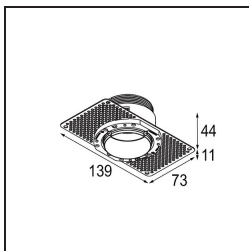

Date
Customer
Project
Type

Minude Recessed Trimless 49 1x IP54 LED 2700K Medium DE Black Structure

Specifications

Material	13640032
Light Source Type	LED
LED Type	BRIDGELUX V6 HD G7
LED technology	LED COB
CRI	Min. 90
Colour Temperature	2700K
Lifetime	L80B10 @50,000 Hours
Lamp Included	Yes
Number of Light Sources	1
CIE flux code	100 100 100 100 61
Binning (SDCM)	2
Light Direction	Down
Optic	Lens
Measured beam angle (°)	29.0
Input Voltage	Constant Current Driver Required
Electrical Class	III
IP Rating	54
Glow wire rating (°C)	960
Indoor/Outdoor	Indoor
Application	Ceiling, Wall
Mounting	Recessed
Cut-out size (mm)	ø79 for use with recessed or concrete ring
Mounting depth (mm)	100.0
Adjustability	Not Applicable
Distance to Lighted Object (m)	0,1
Primary Colour & Primary Finish	Black, Structure
Gross weight (g)	190.0
Drive current (mA)	350 500
Min. forward voltage (Vf)	14.8 15.2
Max. forward voltage (Vf)	18.0 18.6
Connected load (W)	5.7 8.5
Delivered lumens (lm)	435 587
Efficacy (lm/W)	76 69
Glare rating	1 1

TM30 & CRI diagram

Light distribution & beam diagram

Installation Accessories

■ **13642030** Ring Recessed Trimless 50 1x

■ **13642130** Concrete Ring 50 Standard Installation Housing

■ Choose a required accessory