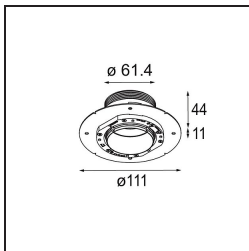

Date
Customer
Project
Type

Minude Recessed Trimless 49 1x IP54 LED 2700K Medium DE Black Structure

Specifications

Material	13640032
Light Source Type	LED
LED Type	BRIDGELUX V6 HD G7
LED technology	LED COB
CRI	Min. 90
Colour Temperature	2700K
Lifetime	L80B10 @50,000 Hours
Lamp Included	Yes
Number of Light Sources	1
CIE flux code	100 100 100 100 61
Binning (SDCM)	2
Light Direction	Down
Optic	Lens
Measured beam angle (°)	29.0
Input Voltage	Constant Current Driver Required
Electrical Class	III
IP Rating	54
Glow wire rating (°C)	960
Indoor/Outdoor	Indoor
Application	Ceiling, Wall
Mounting	Recessed
Cut-out size (mm)	ø79 for use with recessed or concrete ring
Mounting depth (mm)	100.0
Adjustability	Not Applicable
Distance to Lighted Object (m)	0,1
Primary Colour & Primary Finish	Black, Structure
Gross weight (g)	190.0
Drive current (mA)	350 500
Min. forward voltage (Vf)	14.8 15.2
Max. forward voltage (Vf)	18.0 18.6
Connected load (W)	5.7 8.5
Delivered lumens (lm)	435 587
Efficacy (lm/W)	76 69
Glare rating	1 1

TM30 & CRI diagram

Light distribution & beam diagram

Installation Accessories

■ **13642030** Ring Recessed Trimless 50 1x

■ **13642130** Concrete Ring 50 Standard Installation Housing

■ Choose a required accessory