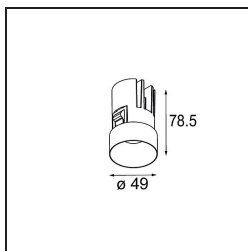

Date
Customer
Project
Type

*Minude Recessed Trimless 49 1x IP54 LED 2700K Medium DE Black Structure*

**Specifications**

Material	13640032
Light Source Type	LED
LED Type	BRIDGELUX V6 HD G7
LED technology	LED COB
CRI	Min. 90
Colour Temperature	2700K
Lifetime	L80B20 @50,000 Hours
Lamp Included	Yes
Number of Light Sources	1
CIE flux code	100 100 100 100 61
Binning (SDCM)	2
Light Direction	Down
Optic	Lens
Measured beam angle (°)	29.0
Input Voltage	Constant Current Driver Required
Electrical Class	III
IP Rating	54
Glow wire rating (°C)	960
Indoor/Outdoor	Indoor
Application	Ceiling, Wall
Mounting	Recessed
Cut-out size (mm)	ø79 for use with recessed or concrete ring
Mounting depth (mm)	100.0
Adjustability	Not Applicable
Distance to Lighted Object (m)	0,1
Primary Colour & Primary Finish	Black, Structure
Gross weight (g)	190.0
Drive current (mA)	350      500
Min. forward voltage (Vf)	14.8      15.2
Max. forward voltage (Vf)	18.0      18.6
Connected load (W)	5.7      8.5
Delivered lumens (lm)	435      587
Efficacy (lm/W)	76      69
Glare rating	1      1

**TM30 & CRI diagram**

**Light distribution & beam diagram**

Diagrams

**Installation Accessories**

■ **13642030** Ring Recessed Trimless 50 1x

■ **13642130** Concrete Ring 50 Standard Installation Housing

■ Choose a required accessory