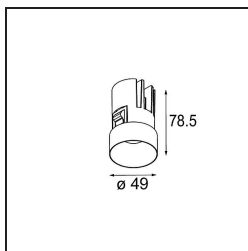

Date
Customer
Project
Type

Minude Recessed Trimless 49 1x IP54 LED 2700K Medium DE Black Structure

Specifications

Material	13640032
Light Source Type	LED
LED Type	BRIDGELUX V6 HD G7
LED technology	LED COB
CRI	Min. 90
Colour Temperature	2700K
Lifetime	L80B10 @50,000 Hours
Lamp Included	Yes
Number of Light Sources	1
CIE flux code	100 100 100 100 61
Binning (SDCM)	2
Light Direction	Down
Optic	Lens
Measured beam angle (°)	29.0
Input Voltage	Constant Current Driver Required
Electrical Class	III
IP Rating	54
Glow wire rating (°C)	960
Indoor/Outdoor	Indoor
Application	Ceiling, Wall
Mounting	Recessed
Cut-out size (mm)	ø79 for use with recessed or concrete ring
Mounting depth (mm)	100.0
Adjustability	Not Applicable
Distance to Lighted Object (m)	0,1
Primary Colour & Primary Finish	Black, Structure
Gross weight (g)	190.0
Drive current (mA)	350 500
Min. forward voltage (Vf)	14.8 15.2
Max. forward voltage (Vf)	18.0 18.6
Connected load (W)	5.7 8.5
Delivered lumens (lm)	435 587
Efficacy (lm/W)	76 69
Glare rating	1 1

TM30 & CRI diagram

Light distribution & beam diagram

Installation Accessories

■ **13642030** Ring Recessed Trimless 50 1x

■ **13642130** Concrete Ring 50 Standard Installation Housing

■ Choose a required accessory