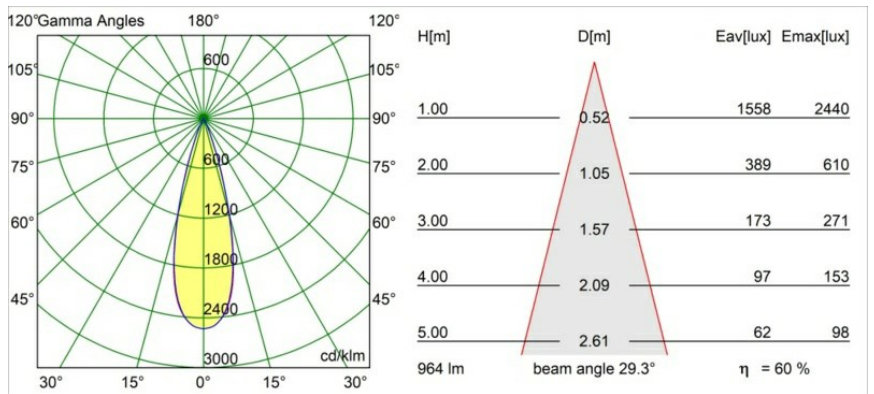

Light distribution & beam diagram