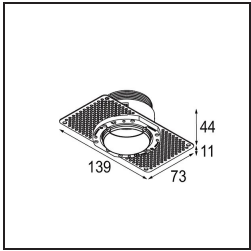

Date
Customer
Project
Type

*Minude Recessed Trimless 49 1x IP54 LED 2700K Medium DE Black Structure*

**Specifications**

Material	13640032
Light Source Type	LED
LED Type	BRIDGELUX V6 HD G7
LED technology	LED COB
CRI	Min. 90
Colour Temperature	2700K
Lifetime	L80B20 @50,000 Hours
Lamp Included	Yes
Number of Light Sources	1
CIE flux code	100 100 100 100 61
Binning (SDCM)	2
Light Direction	Down
Optic	Lens
Measured beam angle (°)	29.0
Input Voltage	Constant Current Driver Required
Electrical Class	III
IP Rating	54
Glow wire rating (°C)	960
Indoor/Outdoor	Indoor
Application	Ceiling, Wall
Mounting	Recessed
Cut-out size (mm)	ø79 for use with recessed or concrete ring
Mounting depth (mm)	100.0
Adjustability	Not Applicable
Distance to Lighted Object (m)	0,1
Primary Colour & Primary Finish	Black, Structure
Gross weight (g)	190.0
Drive current (mA)	350      500
Min. forward voltage (Vf)	14.8      15.2
Max. forward voltage (Vf)	18.0      18.6
Connected load (W)	5.7      8.5
Delivered lumens (lm)	435      587
Efficacy (lm/W)	76      69
Glare rating	1      1

**TM30 & CRI diagram**

**Light distribution & beam diagram**

Diagrams

**Installation Accessories**

■ **13642030** Ring Recessed Trimless 50 1x

■ **13642130** Concrete Ring 50 Standard Installation Housing

■ Choose a required accessory