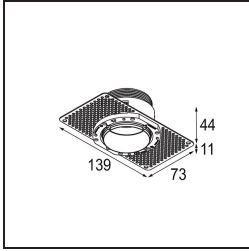

Date
Customer
Project
Type

Minude Recessed Trimless 49 1x IP54 LED 2700K Medium DE Black Structure

Specifications

Material	13640032
Light Source Type	LED
LED Type	BRIDGELUX V6 HD G7
LED technology	LED COB
CRI	Min. 90
Colour Temperature	2700K
Lifetime	L80B10 @50,000 Hours
Lamp Included	Yes
Number of Light Sources	1
CIE flux code	100 100 100 100 61
Binning (SDCM)	2
Light Direction	Down
Optic	Lens
Measured beam angle (°)	29.0
Input Voltage	Constant Current Driver Required
Electrical Class	III
IP Rating	54
Glow wire rating (°C)	960
Indoor/Outdoor	Indoor
Application	Ceiling, Wall
Mounting	Recessed
Cut-out size (mm)	ø79 for use with recessed or concrete ring
Mounting depth (mm)	100.0
Adjustability	Not Applicable
Distance to Lighted Object (m)	0,1
Primary Colour & Primary Finish	Black, Structure
Gross weight (g)	190.0
Drive current (mA)	350 500
Min. forward voltage (Vf)	14,8 15,2
Max. forward voltage (Vf)	18,0 18,6
Connected load (W)	5,7 8,5
Luminous flux per lamp (lm)	435 587
Efficacy (lm/W)	76 69
Glare rating	1 1

TM30 & CRI diagram

Light distribution & beam diagram

Minude Recessed Trimless 49 1x IP54 LED 2700K Medium DE Black Structure

Installation Accessories

■ **13642030** Ring Recessed Trimless 50 1x

■ **13642130** Concrete Ring 50 Standard Installation Housing