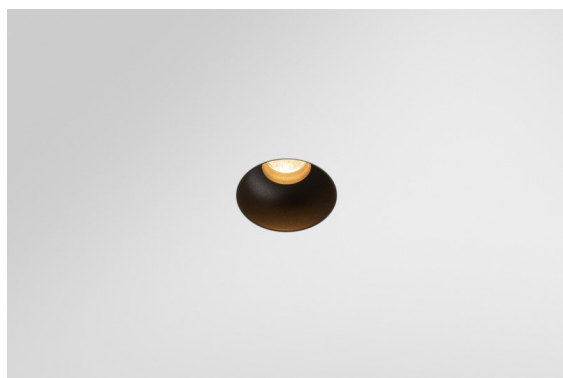

Date
Customer
Project
Type

Minude Recessed Trimless 49 1x IP54 LED 2700K Medium DE Black Structure

Specifications

Material	13640032
Light Source Type	LED
LED Type	BRIDGELUX V6 HD G7
LED technology	LED COB
CRI	Min. 90
Colour Temperature	2700K
Lifetime	L80B10 @50,000 Hours
Lamp Included	Yes
Number of Light Sources	1
CIE flux code	100 100 100 100 61
Binning (SDCM)	2
Light Direction	Down
Optic	Lens
Measured beam angle (°)	29.0
Input Voltage	Constant Current Driver Required
Electrical Class	III
IP Rating	54
Glow wire rating (°C)	960
Indoor/Outdoor	Indoor
Application	Ceiling, Wall
Mounting	Recessed
Cut-out size (mm)	ø79 for use with recessed or concrete ring
Mounting depth (mm)	100.0
Adjustability	Not Applicable
Distance to Lighted Object (m)	0,1
Primary Colour & Primary Finish	Black, Structure
Gross weight (g)	190.0
Drive current (mA)	350 500
Min. forward voltage (Vf)	14,8 15,2
Max. forward voltage (Vf)	18,0 18,6
Connected load (W)	5,7 8,5
Luminous flux per lamp (lm)	435 587
Efficacy (lm/W)	76 69
Glare rating	1 1

Minude's yogic flexibility will surprise you about as much as its bare, cylindrical design. Express a refined and minimalistic look & feel on walls, on high or low ceilings. Try more than one Minude on our Pista track or on our redesigned Modupoint LED. Its long string of colours and miniature size will make a big impression.

TM30 & CRI diagram

Light distribution & beam diagram

Minude Recessed Trimless 49 1x IP54 LED 2700K Medium DE Black Structure

Installation Accessories

■ **13642030** Ring Recessed Trimless 50 1x

■ **13642130** Concrete Ring 50 Standard Installation Housing