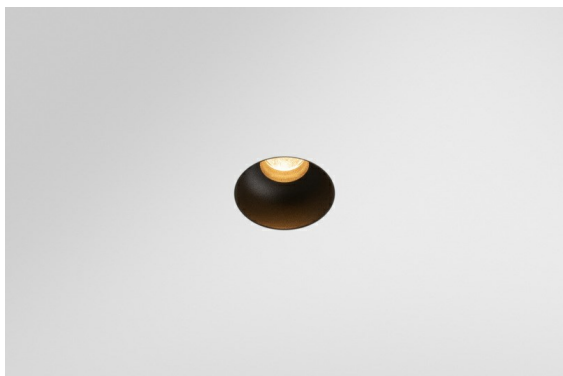

Date
Customer
Project
Type

Minude Recessed Trimless 49 1x IP54 LED 2700K Medium DE Black Structure

Specifications

Material	13640032
Light Source Type	LED
LED Type	BRIDGELUX V6 HD G7
LED technology	LED COB
CRI	Min. 90
Colour Temperature	2700K
Lifetime	L80B10 @50,000 Hours
Lamp Included	Yes
Number of Light Sources	1
CIE flux code	100 100 100 100 61
Binning (SDCM)	2
Light Direction	Down
Optic	Lens
Measured beam angle (°)	29.0
Input Voltage	Constant Current Driver Required
Electrical Class	III
IP Rating	54
Glow wire rating (°C)	960
Indoor/Outdoor	Indoor
Application	Ceiling, Wall
Mounting	Recessed
Cut-out size (mm)	ø79 for use with recessed or concrete ring
Mounting depth (mm)	100.0
Adjustability	Not Applicable
Distance to Lighted Object (m)	0,1
Primary Colour & Primary Finish	Black, Structure
Gross weight (g)	190.0
Drive current (mA)	350 500
Min. forward voltage (Vf)	14.8 15.2
Max. forward voltage (Vf)	18.0 18.6
Connected load (W)	5.7 8.5
Delivered lumens (lm)	435 587
Efficacy (lm/W)	76 69
Glare rating	1 1

Minude's yogic flexibility will surprise you about as much as its bare, cylindrical design. Express a refined and minimalistic look & feel on walls, on high or low ceilings. Try more than one Minude on our Pista track or on our redesigned Modupoint LED. Its long string of colours and miniature size will make a big impression.