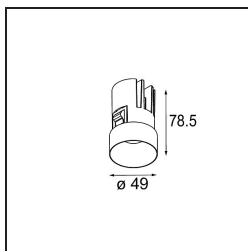

Date
Customer
Project
Type

Minude Recessed Trimless 49 1x IP54 LED 2700K Medium DE White Structure

Specifications

Material	13640009
Light Source Type	LED
LED Type	BRIDGELUX V6 HD G7
LED technology	LED COB
CRI	Min. 90
Colour Temperature	2700K
Lifetime	L80B10 @50,000 Hours
Lamp Included	Yes
Number of Light Sources	1
CIE flux code	98 99 100 100 64
Binning (SDCM)	2
Light Direction	Down
Optic	Lens
Measured beam angle (°)	29.0
Input Voltage	Constant Current Driver Required
Electrical Class	III
IP Rating	54
Glow wire rating (°C)	960
Indoor/Outdoor	Indoor
Application	Ceiling, Wall
Mounting	Recessed
Cut-out size (mm)	ø79 for use with recessed or concrete ring
Mounting depth (mm)	100.0
Adjustability	Not Applicable
Distance to Lighted Object (m)	0,1
Primary Colour & Primary Finish	White, Structure
Gross weight (g)	190.0
Drive current (mA)	350 500
Min. forward voltage (Vf)	14,8 15,2
Max. forward voltage (Vf)	18,0 18,6
Connected load (W)	5,7 8,5
Luminous flux per lamp (lm)	457 617
Efficacy (lm/W)	80 73
Glare rating	12 14

TM30 & CRI diagram

Light distribution & beam diagram

Diagrams

Installation Accessories

■ **13642030** Ring Recessed Trimless 50 1x

■ **13642130** Concrete Ring 50 Standard Installation Housing

■ Choose a required accessory