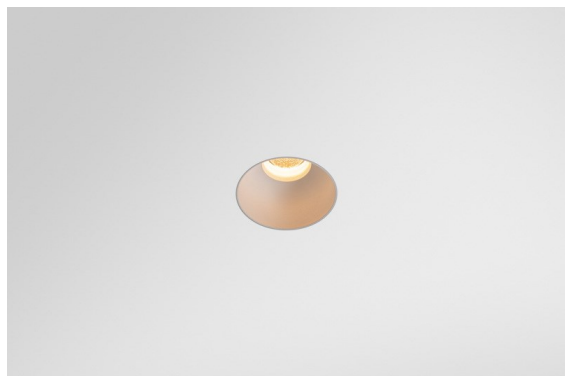

Date
Customer
Project
Type

Minude Recessed Trimless 49 1x IP54 LED 2700K Medium DE White Structure

Specifications

Material	13640009
Light Source Type	LED
LED Type	BRIDGELUX V6 HD G7
LED technology	LED COB
CRI	Min. 90
Colour Temperature	2700K
Lifetime	L80B10 @50,000 Hours
Lamp Included	Yes
Number of Light Sources	1
CIE flux code	98 99 100 100 64
Binning (SDCM)	2
Light Direction	Down
Optic	Lens
Measured beam angle (°)	29.0
Input Voltage	Constant Current Driver Required
Electrical Class	III
IP Rating	54
Glow wire rating (°C)	960
Indoor/Outdoor	Indoor
Application	Ceiling, Wall
Mounting	Recessed
Cut-out size (mm)	ø79 for use with recessed or concrete ring
Mounting depth (mm)	100.0
Adjustability	Not Applicable
Distance to Lighted Object (m)	0,1
Primary Colour & Primary Finish	White, Structure
Gross weight (g)	190.0
Drive current (mA)	350 500
Min. forward voltage (Vf)	14,8 15,2
Max. forward voltage (Vf)	18,0 18,6
Connected load (W)	5,7 8,5
Luminous flux per lamp (lm)	457 617
Efficacy (lm/W)	80 73
Glare rating	12 14

Minude's yogic flexibility will surprise you about as much as its bare, cylindrical design. Express a refined and minimalistic look & feel on walls, on high or low ceilings. Try more than one Minude on our Pista track or on our redesigned Modupoint LED. Its long string of colours and miniature size will make a big impression.