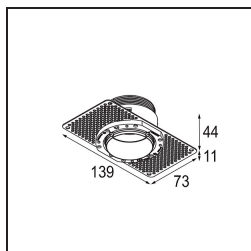

Date
Customer
Project
Type

Minude Recessed Trimless 49 1x IP54 LED 2700K Medium DE White Structure

Specifications

Material	13640009
Light Source Type	LED
LED Type	BRIDGELUX V6 HD G7
LED technology	LED COB
CRI	Min. 90
Colour Temperature	2700K
Lifetime	L80B10 @50,000 Hours
Lamp Included	Yes
Number of Light Sources	1
CIE flux code	98 99 100 100 64
Binning (SDCM)	2
Light Direction	Down
Optic	Lens
Measured beam angle (°)	29.0
Input Voltage	Constant Current Driver Required
Electrical Class	III
IP Rating	54
Glow wire rating (°C)	960
Indoor/Outdoor	Indoor
Application	Ceiling, Wall
Mounting	Recessed
Cut-out size (mm)	ø79 for use with recessed or concrete ring
Mounting depth (mm)	100.0
Adjustability	Not Applicable
Distance to Lighted Object (m)	0,1
Primary Colour & Primary Finish	White, Structure
Gross weight (g)	190.0
Drive current (mA)	350 500
Min. forward voltage (Vf)	14,8 15,2
Max. forward voltage (Vf)	18,0 18,6
Connected load (W)	5,7 8,5
Luminous flux per lamp (lm)	457 617
Efficacy (lm/W)	80 73
Glare rating	12 14

TM30 & CRI diagram

Light distribution & beam diagram

Diagrams

Installation Accessories

■ **13642030** Ring Recessed Trimless 50 1x

■ **13642130** Concrete Ring 50 Standard Installation Housing

■ Choose a required accessory