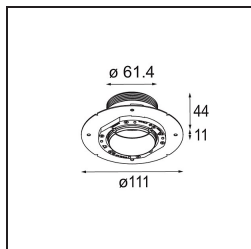

Date
Customer
Project
Type

Minude Recessed Trimless 49 1x IP54 LED 2700K Medium DE White Structure

Specifications

Material	13640009
Light Source Type	LED
LED Type	BRIDGELUX V6 HD G7
LED technology	LED COB
CRI	Min. 90
Colour Temperature	2700K
Lifetime	L80B10 @50,000 Hours
Lamp Included	Yes
Number of Light Sources	1
CIE flux code	98 99 100 100 64
Binning (SDCM)	2
Light Direction	Down
Optic	Lens
Measured beam angle (°)	29.0
Input Voltage	Constant Current Driver Required
Electrical Class	III
IP Rating	54
Glow wire rating (°C)	960
Indoor/Outdoor	Indoor
Application	Ceiling, Wall
Mounting	Recessed
Cut-out size (mm)	ø79 for use with recessed or concrete ring
Mounting depth (mm)	100.0
Adjustability	Not Applicable
Distance to Lighted Object (m)	0,1
Primary Colour & Primary Finish	White, Structure
Gross weight (g)	190.0
Drive current (mA)	350 500
Min. forward voltage (Vf)	14,8 15,2
Max. forward voltage (Vf)	18,0 18,6
Connected load (W)	5,7 8,5
Luminous flux per lamp (lm)	457 617
Efficacy (lm/W)	80 73
Glare rating	12 14

TM30 & CRI diagram

Light distribution & beam diagram

Diagrams

Installation Accessories

■ **13642030** Ring Recessed Trimless 50 1x

■ **13642130** Concrete Ring 50 Standard Installation Housing

■ Choose a required accessory