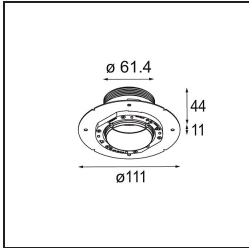

Specifications

Material	13640009
Light Source Type	LED
LED Type	BRIDGELUX V6 HD G7
LED technology	LED COB
CRI	Min. 90
Colour Temperature	2700K
Lifetime	L80B10 @50,000 Hours
Lamp Included	Yes
Number of Light Sources	1
CIE flux code	98 99 100 100 64
Binning (SDCM)	2
Light Direction	Down
Optic	Lens
Measured beam angle (°)	29.0
Input Voltage	Constant Current Driver Required
Electrical Class	III
IP Rating	54
Glow wire rating (°C)	960
Indoor/Outdoor	Indoor
Application	Ceiling, Wall
Mounting	Recessed
Cut-out size (mm)	ø79 for use with recessed or concrete ring
Mounting depth (mm)	100.0
Adjustability	Not Applicable
Distance to Lighted Object (m)	0,1
Primary Colour & Primary Finish	White, Structure
Gross weight (g)	190.0
Drive current (mA)	350 500
Min. forward voltage (Vf)	14,8 15,2
Max. forward voltage (Vf)	18,0 18,6
Connected load (W)	5,7 8,5
Luminous flux per lamp (lm)	457 617
Efficacy (lm/W)	80 73
Glare rating	12 14

TM30 & CRI diagram

Light distribution & beam diagram

Diagrams

Installation Accessories

■ **13642030** Ring Recessed Trimless 50 1x

■ **13642130** Concrete Ring 50 Standard Installation Housing

■ Choose a required accessory