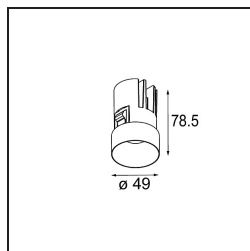

Date
Customer
Project
Type

Minude Recessed Trimless 49 1x IP54 LED 2700K Medium DE White Structure

Minude's yogic flexibility will surprise you about as much as its bare, cylindrical design. Express a refined and minimalistic look & feel on walls, on high or low ceilings. Try more than one Minude on our Pista track or on our redesigned Modupoint LED. Its long string of colours and miniature size will make a big impression.

Specifications

Material	13640009
Light Source Type	LED
LED Type	BRIDGELUX V6 HD G7
LED technology	LED COB
CRI	Min. 90
Colour Temperature	2700K
Lifetime	L80B10 @50,000 Hours
Lamp Included	Yes
Number of Light Sources	1
CIE flux code	98 99 100 100 64
Binning (SDCM)	2
Light Direction	Down
Optic	Lens
Measured beam angle (°)	29.0
Input Voltage	Constant Current Driver Required
Electrical Class	III
IP Rating	54
Glow wire rating (°C)	960
Indoor/Outdoor	Indoor
Application	Ceiling, Wall
Mounting	Recessed
Cut-out size (mm)	ø79 for use with recessed or concrete ring
Mounting depth (mm)	100.0
Adjustability	Not Applicable
Distance to Lighted Object (m)	0,1
Primary Colour & Primary Finish	White, Structure
Gross weight (g)	190.0
Drive current (mA)	350 500
Min. forward voltage (Vf)	14,8 15,2
Max. forward voltage (Vf)	18,0 18,6
Connected load (W)	5,7 8,5
Luminous flux per lamp (lm)	457 617
Efficacy (lm/W)	80 73
Glare rating	12 14

TM30 & CRI diagram

Light distribution & beam diagram

Diagrams

Installation Accessories

■ **13642030** Ring Recessed Trimless 50 1x

■ **13642130** Concrete Ring 50 Standard Installation Housing

■ Choose a required accessory