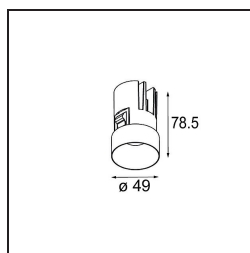

Date
Customer
Project
Type

Minude Recessed Trimless 49 Ix IP54 LED 2700K Medium DE White Structure

Specifications

Material	13640009
Light Source Type	LED
LED Type	BRIDGELUX V6 HD G7
LED technology	LED COB
CRI	Min. 90
Colour Temperature	2700K
Lifetime	L80B10 @50,000 Hours
Lamp Included	Yes
Number of Light Sources	1
CIE flux code	98 99 100 100 64
Binning (SDCM)	2
Light Direction	Down
Optic	Lens
Measured beam angle (°)	29.0
Input Voltage	Constant Current Driver Required
Electrical Class	III
IP Rating	54
Glow wire rating (°C)	960
Indoor/Outdoor	Indoor
Application	Ceiling, Wall
Mounting	Recessed
Cut-out size (mm)	ø79 for use with recessed or concrete ring
Mounting depth (mm)	100.0
Adjustability	Not Applicable
Distance to Lighted Object (m)	0,1
Primary Colour & Primary Finish	White, Structure
Gross weight (g)	190.0
Drive current (mA)	350 500
Min. forward voltage (Vf)	14,8 15,2
Max. forward voltage (Vf)	18,0 18,6
Connected load (W)	5,7 8,5
Delivered lumens (lm)	457 617
Efficacy (lm/W)	80 73
Glare rating	12 14