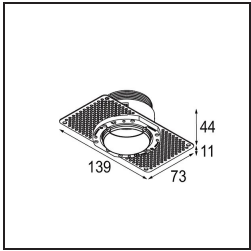

Date
Customer
Project
Type

Minude Recessed Trimless 49 Ix IP54 LED 2700K Medium DE White Structure

Specifications

Material	13640009
Light Source Type	LED
LED Type	BRIDGELUX V6 HD G7
LED technology	LED COB
CRI	Min. 90
Colour Temperature	2700K
Lifetime	L80B10 @50,000 Hours
Lamp Included	Yes
Number of Light Sources	1
CIE flux code	98 99 100 100 64
Binning (SDCM)	2
Light Direction	Down
Optic	Lens
Measured beam angle (°)	29.0
Input Voltage	Constant Current Driver Required
Electrical Class	III
IP Rating	54
Glow wire rating (°C)	960
Indoor/Outdoor	Indoor
Application	Ceiling, Wall
Mounting	Recessed
Cut-out size (mm)	ø79 for use with recessed or concrete ring
Mounting depth (mm)	100.0
Adjustability	Not Applicable
Distance to Lighted Object (m)	0,1
Primary Colour & Primary Finish	White, Structure
Gross weight (g)	190.0
Drive current (mA)	350 500
Min. forward voltage (Vf)	14,8 15,2
Max. forward voltage (Vf)	18,0 18,6
Connected load (W)	5,7 8,5
Delivered lumens (lm)	457 617
Efficacy (lm/W)	80 73
Glare rating	12 14

TM30 & CRI diagram

Installation Accessories

■ **13642030** Ring Recessed Trimless 50 1x

■ **13642130** Concrete Ring 50 Standard Installation Housing

■ Choose a required accessory