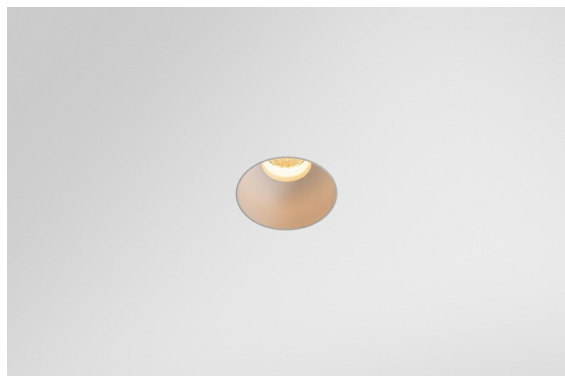

Date
Customer
Project
Type

Minude Recessed Trimless 49 Ix IP54 LED 2700K Medium DE White Structure

Specifications

Material	13640009
Light Source Type	LED
LED Type	BRIDGELUX V6 HD G7
LED technology	LED COB
CRI	Min. 90
Colour Temperature	2700K
Lifetime	L80B20 @50,000 Hours
Lamp Included	Yes
Number of Light Sources	1
CIE flux code	98 99 100 100 64
Binning (SDCM)	2
Light Direction	Down
Optic	Lens
Measured beam angle (°)	29.0
Input Voltage	Constant Current Driver Required
Electrical Class	III
IP Rating	54
Glow wire rating (°C)	960
Indoor/Outdoor	Indoor
Application	Ceiling, Wall
Mounting	Recessed
Cut-out size (mm)	ø79 for use with recessed or concrete ring
Mounting depth (mm)	100.0
Adjustability	Not Applicable
Distance to Lighted Object (m)	0,1
Primary Colour & Primary Finish	White, Structure
Gross weight (g)	190.0
Drive current (mA)	350 500
Min. forward voltage (Vf)	14,8 15,2
Max. forward voltage (Vf)	18,0 18,6
Connected load (W)	5,7 8,5
Delivered lumens (lm)	457 617
Efficacy (lm/W)	80 73
Glare rating	12 14

Minude's yogic flexibility will surprise you about as much as its bare, cylindrical design. Express a refined and minimalistic look & feel on walls, on high or low ceilings. Try more than one Minude on our Pista track or on our redesigned Modupoint LED. Its long string of colours and miniature size will make a big impression.