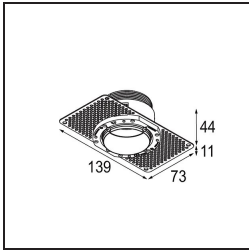

Date
Customer
Project
Type

Minude Recessed Trimless 49 Ix IP54 LED 2700K Medium DE White Structure

Specifications

Material	13640009
Light Source Type	LED
LED Type	BRIDGELUX V6 HD G7
LED technology	LED COB
CRI	Min. 90
Colour Temperature	2700K
Lifetime	L80B20 @50,000 Hours
Lamp Included	Yes
Number of Light Sources	1
CIE flux code	98 99 100 100 64
Binning (SDCM)	2
Light Direction	Down
Optic	Lens
Measured beam angle (°)	29.0
Input Voltage	Constant Current Driver Required
Electrical Class	III
IP Rating	54
Glow wire rating (°C)	960
Indoor/Outdoor	Indoor
Application	Ceiling, Wall
Mounting	Recessed
Cut-out size (mm)	ø79 for use with recessed or concrete ring
Mounting depth (mm)	100.0
Adjustability	Not Applicable
Distance to Lighted Object (m)	0,1
Primary Colour & Primary Finish	White, Structure
Gross weight (g)	190.0
Drive current (mA)	350 500
Min. forward voltage (Vf)	14,8 15,2
Max. forward voltage (Vf)	18,0 18,6
Connected load (W)	5,7 8,5
Delivered lumens (lm)	457 617
Efficacy (lm/W)	80 73
Glare rating	12 14

TM30 & CRI diagram

Light distribution & beam diagram

Diagrams

Installation Accessories

■ **13642030** Ring Recessed Trimless 50 1x

■ **13642130** Concrete Ring 50 Standard Installation Housing

■ Choose a required accessory