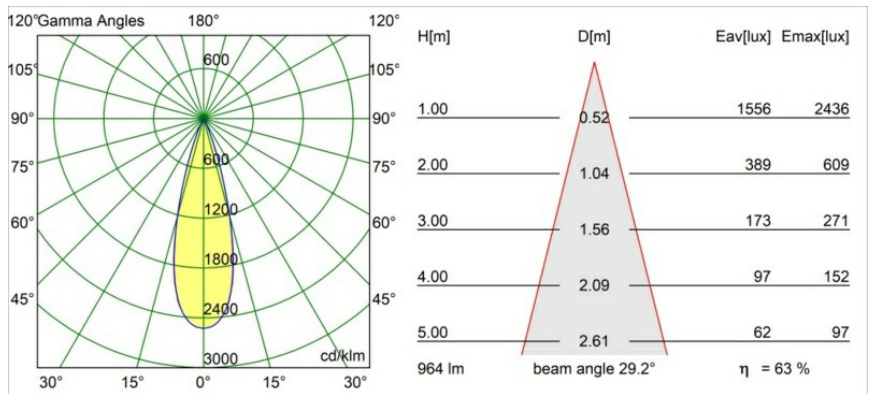

Light distribution & beam diagram