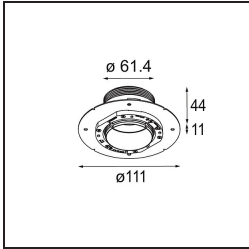

Date
Customer
Project
Type

Minude Recessed Trimless 49 Ix IP54 LED 2700K Medium DE White Structure

Specifications

Material	13640009
Light Source Type	LED
LED Type	BRIDGELUX V6 HD G7
LED technology	LED COB
CRI	Min. 90
Colour Temperature	2700K
Lifetime	L80B20 @50,000 Hours
Lamp Included	Yes
Number of Light Sources	1
CIE flux code	98 99 100 100 64
Binning (SDCM)	2
Light Direction	Down
Optic	Lens
Measured beam angle (°)	29.0
Input Voltage	Constant Current Driver Required
Electrical Class	III
IP Rating	54
Glow wire rating (°C)	960
Indoor/Outdoor	Indoor
Application	Ceiling, Wall
Mounting	Recessed
Cut-out size (mm)	ø79 for use with recessed or concrete ring
Mounting depth (mm)	100.0
Adjustability	Not Applicable
Distance to Lighted Object (m)	0,1
Primary Colour & Primary Finish	White, Structure
Gross weight (g)	190.0
Drive current (mA)	350 500
Min. forward voltage (Vf)	14,8 15,2
Max. forward voltage (Vf)	18,0 18,6
Connected load (W)	5,7 8,5
Delivered lumens (lm)	457 617
Efficacy (lm/W)	80 73
Glare rating	12 14

TM30 & CRI diagram

Light distribution & beam diagram

Diagrams

Installation Accessories

■ **13642030** Ring Recessed Trimless 50 1x

■ **13642130** Concrete Ring 50 Standard Installation Housing

■ Choose a required accessory