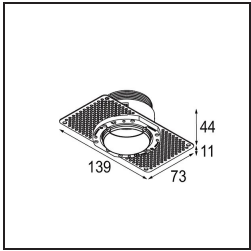

Date
Customer
Project
Type

Minude Recessed Trimless 49 Ix IP54 LED 2700K Medium DE White Structure

Specifications

Material	13640009
Light Source Type	LED
LED Type	BRIDGELUX V6 HD G7
LED technology	LED COB
CRI	Min. 90
Colour Temperature	2700K
Lifetime	L80B20 @50,000 Hours
Lamp Included	Yes
Number of Light Sources	1
CIE flux code	98 99 100 100 64
Binning (SDCM)	2
Light Direction	Down
Optic	Lens
Measured beam angle (°)	29.0
Input Voltage	Constant Current Driver Required
Electrical Class	III
IP Rating	54
Glow wire rating (°C)	960
Indoor/Outdoor	Indoor
Application	Ceiling, Wall
Mounting	Recessed
Cut-out size (mm)	ø79 for use with recessed or concrete ring
Mounting depth (mm)	100.0
Adjustability	Not Applicable
Distance to Lighted Object (m)	0,1
Primary Colour & Primary Finish	White, Structure
Gross weight (g)	190.0
Drive current (mA)	350 500
Min. forward voltage (Vf)	14,8 15,2
Max. forward voltage (Vf)	18,0 18,6
Connected load (W)	5,7 8,5
Delivered lumens (lm)	457 617
Efficacy (lm/W)	80 73
Glare rating	12 14

TM30 & CRI diagram

Light distribution & beam diagram

Diagrams

Installation Accessories

■ **13642030** Ring Recessed Trimless 50 1x

■ **13642130** Concrete Ring 50 Standard Installation Housing

■ Choose a required accessory