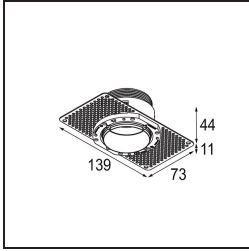

Specifications

Material	13640009
Light Source Type	LED
LED Type	BRIDGELUX V6 HD G7
LED technology	LED COB
CRI	Min. 90
Colour Temperature	2700K
Lifetime	L80B10 @50,000 Hours
Lamp Included	Yes
Number of Light Sources	1
CIE flux code	98 99 100 100 64
Binning (SDCM)	2
Light Direction	Down
Optic	Lens
Measured beam angle (°)	29.0
Input Voltage	Constant Current Driver Required
Electrical Class	III
IP Rating	54
Glow wire rating (°C)	960
Indoor/Outdoor	Indoor
Application	Ceiling, Wall
Mounting	Recessed
Cut-out size (mm)	ø79 for use with recessed or concrete ring
Mounting depth (mm)	100.0
Adjustability	Not Applicable
Distance to Lighted Object (m)	0,1
Primary Colour & Primary Finish	White, Structure
Gross weight (g)	190.0
Drive current (mA)	350 500
Min. forward voltage (Vf)	14,8 15,2
Max. forward voltage (Vf)	18,0 18,6
Connected load (W)	5,7 8,5
Luminous flux per lamp (lm)	457 617
Efficacy (lm/W)	80 73
Glare rating	12 14

TM30 & CRI diagram

Light distribution & beam diagram

Diagrams

Installation Accessories

■ **13642030** Ring Recessed Trimless 50 1x

■ **13642130** Concrete Ring 50 Standard Installation Housing

■ Choose a required accessory