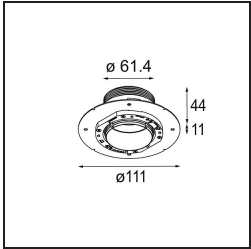

Date
Customer
Project
Type

Minude Recessed Trimless 49 Ix IP54 LED 2700K Medium DE White Structure

Specifications

Material	13640009
Light Source Type	LED
LED Type	BRIDGELUX V6 HD G7
LED technology	LED COB
CRI	Min. 90
Colour Temperature	2700K
Lifetime	L80B20 @50,000 Hours
Lamp Included	Yes
Number of Light Sources	1
CIE flux code	98 99 100 100 64
Binning (SDCM)	2
Light Direction	Down
Optic	Lens
Measured beam angle (°)	29.0
Input Voltage	Constant Current Driver Required
Electrical Class	III
IP Rating	54
Glow wire rating (°C)	960
Indoor/Outdoor	Indoor
Application	Ceiling, Wall
Mounting	Recessed
Cut-out size (mm)	ø79 for use with recessed or concrete ring
Mounting depth (mm)	100.0
Adjustability	Not Applicable
Distance to Lighted Object (m)	0,1
Primary Colour & Primary Finish	White, Structure
Gross weight (g)	190.0
Drive current (mA)	350 500
Min. forward voltage (Vf)	14,8 15,2
Max. forward voltage (Vf)	18,0 18,6
Connected load (W)	5,7 8,5
Delivered lumens (lm)	457 617
Efficacy (lm/W)	80 73
Glare rating	12 14

TM30 & CRI diagram

Light distribution & beam diagram

Diagrams

Installation Accessories

■ **13642030** Ring Recessed Trimless 50 1x

■ **13642130** Concrete Ring 50 Standard Installation Housing

■ Choose a required accessory