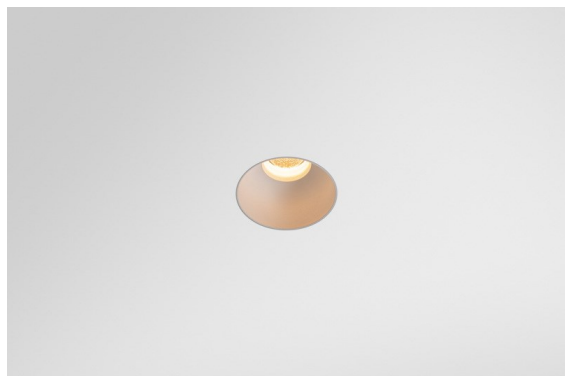

Date
Customer
Project
Type

Minude Recessed Trimless 49 1x IP54 LED 2700K Medium DE White Structure

Minude's yogic flexibility will surprise you about as much as its bare, cylindrical design. Express a refined and minimalistic look & feel on walls, on high or low ceilings. Try more than one Minude on our Pista track or on our redesigned Modupoint LED. Its long string of colours and miniature size will make a big impression.

Specifications

Material	13640009
Light Source Type	LED
LED Type	BRIDGELUX V6 HD G7
LED technology	LED COB
CRI	Min. 90
Colour Temperature	2700K
Lifetime	L80B10 @50,000 Hours
Lamp Included	Yes
Number of Light Sources	1
CIE flux code	98 99 100 100 64
Binning (SDCM)	2
Light Direction	Down
Optic	Lens
Measured beam angle (°)	29.0
Input Voltage	Constant Current Driver Required
Electrical Class	III
IP Rating	54
Glow wire rating (°C)	960
Indoor/Outdoor	Indoor
Application	Ceiling, Wall
Mounting	Recessed
Cut-out size (mm)	ø79 for use with recessed or concrete ring
Mounting depth (mm)	100.0
Adjustability	Not Applicable
Distance to Lighted Object (m)	0,1
Primary Colour & Primary Finish	White, Structure
Gross weight (g)	190.0
Drive current (mA)	350 500
Min. forward voltage (Vf)	14,8 15,2
Max. forward voltage (Vf)	18,0 18,6
Connected load (W)	5,7 8,5
Luminous flux per lamp (lm)	457 617
Efficacy (lm/W)	80 73
Glare rating	12 14