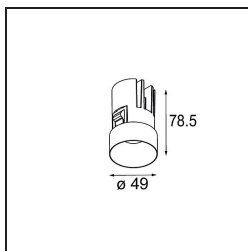

Date
Customer
Project
Type

Minude Recessed Trimless 49 Ix IP54 LED 2700K Medium DE White Structure

Specifications

Material	13640009
Light Source Type	LED
LED Type	BRIDGELUX V6 HD G7
LED technology	LED COB
CRI	Min. 90
Colour Temperature	2700K
Lifetime	L80B20 @50,000 Hours
Lamp Included	Yes
Number of Light Sources	1
CIE flux code	98 99 100 100 64
Binning (SDCM)	2
Light Direction	Down
Optic	Lens
Measured beam angle (°)	29.0
Input Voltage	Constant Current Driver Required
Electrical Class	III
IP Rating	54
Glow wire rating (°C)	960
Indoor/Outdoor	Indoor
Application	Ceiling, Wall
Mounting	Recessed
Cut-out size (mm)	ø79 for use with recessed or concrete ring
Mounting depth (mm)	100.0
Adjustability	Not Applicable
Distance to Lighted Object (m)	0,1
Primary Colour & Primary Finish	White, Structure
Gross weight (g)	190.0
Drive current (mA)	350 500
Min. forward voltage (Vf)	14,8 15,2
Max. forward voltage (Vf)	18,0 18,6
Connected load (W)	5,7 8,5
Delivered lumens (lm)	457 617
Efficacy (lm/W)	80 73
Glare rating	12 14

TM30 & CRI diagram

Light distribution & beam diagram

Diagrams

Installation Accessories

■ **13642030** Ring Recessed Trimless 50 1x

■ **13642130** Concrete Ring 50 Standard Installation Housing

■ Choose a required accessory