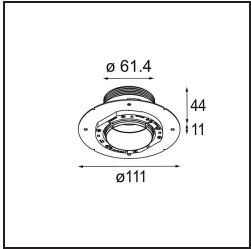

Date
Customer
Project
Type

Minude Recessed Trimless 49 Ix IP54 LED 2700K Medium DE White Structure

Specifications

Material	13640009
Light Source Type	LED
LED Type	BRIDGELUX V6 HD G7
LED technology	LED COB
CRI	Min. 90
Colour Temperature	2700K
Lifetime	L80B10 @50,000 Hours
Lamp Included	Yes
Number of Light Sources	1
CIE flux code	98 99 100 100 64
Binning (SDCM)	2
Light Direction	Down
Optic	Lens
Measured beam angle (°)	29.0
Input Voltage	Constant Current Driver Required
Electrical Class	III
IP Rating	54
Glow wire rating (°C)	960
Indoor/Outdoor	Indoor
Application	Ceiling, Wall
Mounting	Recessed
Cut-out size (mm)	ø79 for use with recessed or concrete ring
Mounting depth (mm)	100.0
Adjustability	Not Applicable
Distance to Lighted Object (m)	0,1
Primary Colour & Primary Finish	White, Structure
Gross weight (g)	190.0
Drive current (mA)	350 500
Min. forward voltage (Vf)	14,8 15,2
Max. forward voltage (Vf)	18,0 18,6
Connected load (W)	5,7 8,5
Delivered lumens (lm)	457 617
Efficacy (lm/W)	80 73
Glare rating	12 14

TM30 & CRI diagram

Installation Accessories

■ **13642030** Ring Recessed Trimless 50 1x

■ **13642130** Concrete Ring 50 Standard Installation Housing

■ Choose a required accessory