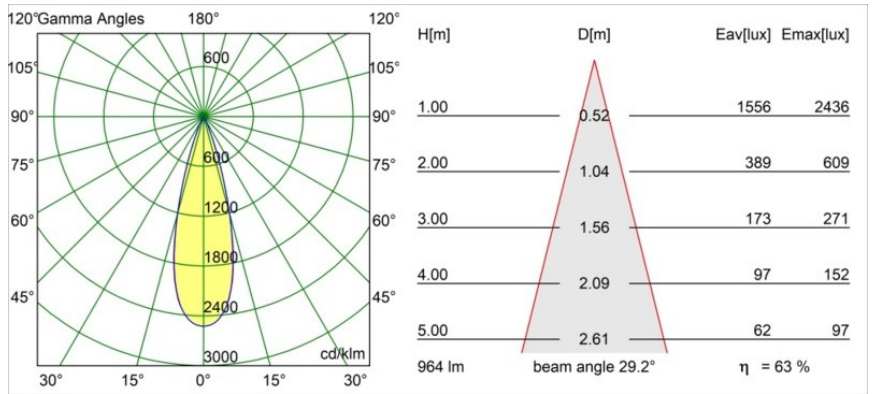

Light distribution & beam diagram