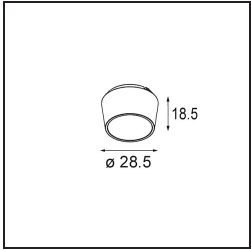

### Specifications

Material	13622332
Light Source Type	LED
LED Type	BRIDGELUX WARMDIM 6W
LED technology	LED COB
CRI	Min. 95
Colour Temperature	1800-3000K (Warm Dim)
Lifetime	L80B10 @50,000 Hours
Lamp Included	Yes
Number of Light Sources	2
CIE flux code	93 99 100 100 73
Binning (SDCM)	3
Light Direction	Down
Optic	Reflector
Measured beam angle (°)	36.8
Input Voltage	48Vdc
Luminaire power (W)	13.0
Electrical Class	III
IP Rating	20
Glow wire rating (°C)	960
Dimming Protocol	DALI
DALI Standard	DALI-2
Indoor/Outdoor	Indoor
Application	Ceiling, Wall
Adjustability	H 365° V -110°/+110°
Distance to Lighted Object (m)	0,1
Primary Colour & Primary Finish	Black, Structure
Gross weight (g)	660.0
Luminous flux per lamp (lm)	368
Efficacy (lm/W)	53
Glare rating	22
Remark	<ul style="list-style-type: none"> <li>• This is not a complete product. Pista track 48V system required.</li> <li>• For installations without dimmer, it is recommended to use 1-10 V luminaires.</li> </ul>

**TM30 & CRI diagram**

**Light distribution & beam diagram**

*Optical Accessories*

**14191032** Honeycomb 26 Black Matt

**14192032** Snoot 26 Black Matt

**14193032** Crossblade 26 Black Matt

Choose a required accessory