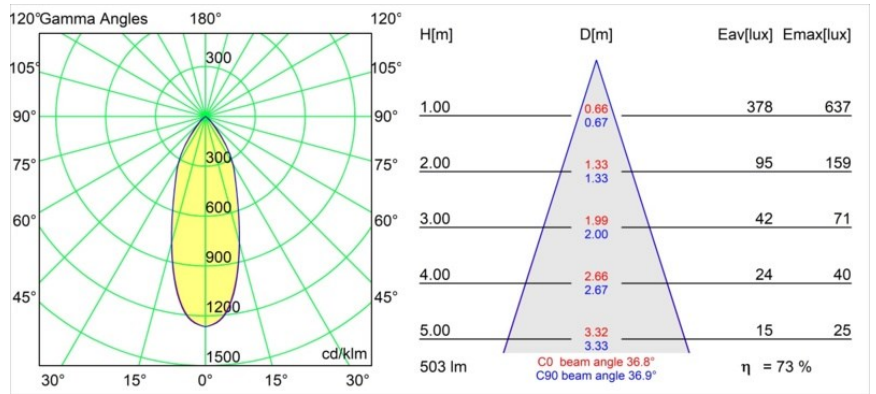

Light distribution & beam diagram