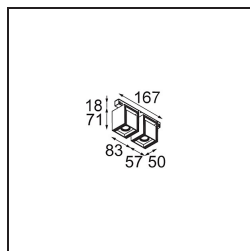

Date
Customer
Project
Type

Rektor Track 48V Adjustable 57x50 2x LED 1800-3000K WD Medium 1-10V Black Structure

With a name derived from the Latin word for “ruler”, the Rektor family has all the qualities of a leader. Strong, guiding, and arguably a good listener. Winner of the 2014 Henry Van de Velde design award, Rektor is an orientable downlighter that showcases the distinguished effects of right angles and accented light direction.

Specifications

Material	13622232
Light Source Type	LED
LED Type	BRIDGELUX WARMDIM 6W
LED technology	LED COB
CRI	Min. 95
Colour Temperature	1800-3000K (Warm Dim)
Lifetime	L80B10 @50,000 Hours
Lamp Included	Yes
Number of Light Sources	2
CIE flux code	93 99 100 100 73
Binning (SDCM)	3
Light Direction	Down
Optic	Reflector
Measured beam angle (°)	36.8
Input Voltage	48Vdc
Luminaire power (W)	13.0
Electrical Class	III
IP Rating	20
Glow wire rating (°C)	960
Dimming Protocol	1-10V
Indoor/Outdoor	Indoor
Application	Ceiling, Wall
Adjustability	H 365° V -110°/+110°
Distance to Lighted Object (m)	0,1
Primary Colour & Primary Finish	Black, Structure
Gross weight (g)	660.0
Luminous flux per lamp (lm)	368
Efficacy (lm/W)	53
Glare rating	22
Remark	<ul style="list-style-type: none"> • This is not a complete product. Pista track 48V system required. • For installations without dimmer, it is recommended to use 1-10 V luminaires.