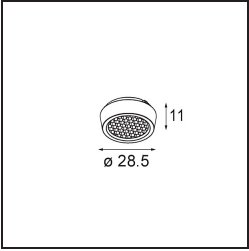

Date
Customer
Project
Type

*Rektor Track 48V Adjustable 57x50 2x LED 1800-3000K WD Flood 1-10V Black Structure*

With a name derived from the Latin word for “ruler”, the Rektor family has all the qualities of a leader. Strong, guiding, and arguably a good listener. Winner of the 2014 Henry Van de Velde design award, Rektor is an orientable downlighter that showcases the distinguished effects of right angles and accented light direction.

### Specifications

Material	13622032
Light Source Type	LED
LED Type	BRIDGELUX WARMDIM 6W
LED technology	LED COB
CRI	Min. 95
Colour Temperature	1800-3000K (Warm Dim)
Lifetime	L80B10 @50,000 Hours
Lamp Included	Yes
Number of Light Sources	2
CIE flux code	92 100 100 100 74
Binning (SDCM)	3
Light Direction	Down
Optic	Reflector
Measured beam angle (°)	47.5
Input Voltage	48Vdc
Luminaire power (W)	13.0
Electrical Class	III
IP Rating	20
Glow wire rating (°C)	960
Dimming Protocol	1-10V
Indoor/Outdoor	Indoor
Application	Ceiling, Wall
Adjustability	H 365° V -110°/+110°
Distance to Lighted Object (m)	0,1
Primary Colour & Primary Finish	Black, Structure
Gross weight (g)	660.0
Luminous flux per lamp (lm)	373
Efficacy (lm/W)	53
Glare rating	23
Remark	<ul style="list-style-type: none"> <li>• This is not a complete product. Pista track 48V system required.</li> <li>• For installations without dimmer, it is recommended to use 1-10 V luminaires.</li> </ul>

**TM30 & CRI diagram**

**Light distribution & beam diagram**

*Optical Accessories*

**14191032** Honeycomb 26 Black Matt

**14192032** Snoot 26 Black Matt

**14193032** Crossblade 26 Black Matt

Choose a required accessory