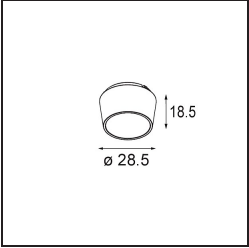

### Specifications

Material	13622032
Light Source Type	LED
LED Type	BRIDGELUX WARMDIM 6W
LED technology	LED COB
CRI	Min. 95
Colour Temperature	1800-3000K (Warm Dim)
Lifetime	L80B10 @50,000 Hours
Lamp Included	Yes
Number of Light Sources	2
CIE flux code	92 100 100 100 74
Binning (SDCM)	3
Light Direction	Down
Optic	Reflector
Measured beam angle (°)	47.5
Input Voltage	48Vdc
Luminaire power (W)	13.0
Electrical Class	III
IP Rating	20
Glow wire rating (°C)	960
Dimming Protocol	1-10V
Indoor/Outdoor	Indoor
Application	Ceiling, Wall
Adjustability	H 365° V -110°/+110°
Distance to Lighted Object (m)	0,1
Primary Colour & Primary Finish	Black, Structure
Gross weight (g)	660.0
Luminous flux per lamp (lm)	373
Efficacy (lm/W)	53
Glare rating	23
Remark	<ul style="list-style-type: none"> <li>• This is not a complete product. Pista track 48V system required.</li> <li>• For installations without dimmer, it is recommended to use 1-10 V luminaires.</li> </ul>

**TM30 & CRI diagram**

**Light distribution & beam diagram**

*Optical Accessories*

**14191032** Honeycomb 26 Black Matt

**14192032** Snoot 26 Black Matt

**14193032** Crossblade 26 Black Matt

Choose a required accessory