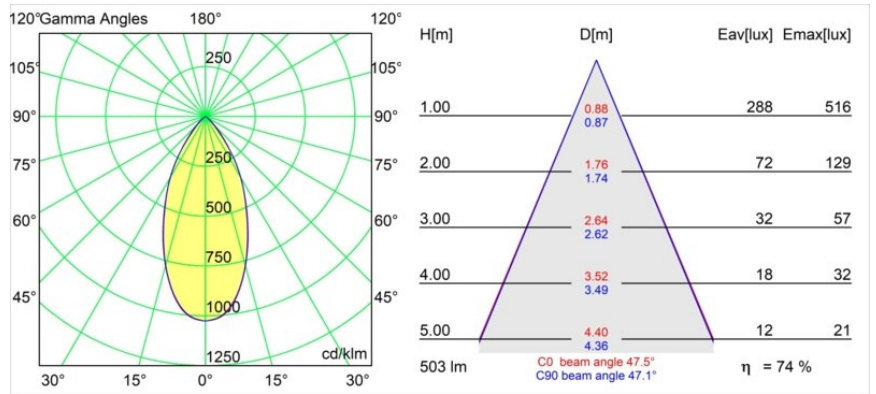

Light distribution & beam diagram