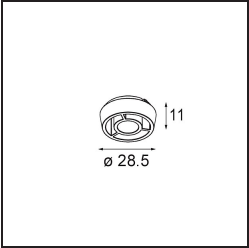

Date
Customer
Project
Type

*Rektor Track 48V Adjustable 57x50 2x LED 1800-3000K WD Flood 1-10V Black Structure*

With a name derived from the Latin word for “ruler”, the Rektor family has all the qualities of a leader. Strong, guiding, and arguably a good listener. Winner of the 2014 Henry Van de Velde design award, Rektor is an orientable downlighter that showcases the distinguished effects of right angles and accented light direction.

### Specifications

Material	13622032
Light Source Type	LED
LED Type	BRIDGELUX WARMDIM 6W
LED technology	LED COB
CRI	Min. 95
Colour Temperature	1800-3000K (Warm Dim)
Lifetime	L80B10 @50,000 Hours
Lamp Included	Yes
Number of Light Sources	2
CIE flux code	92 100 100 100 74
Binning (SDCM)	3
Light Direction	Down
Optic	Reflector
Measured beam angle (°)	47.5
Input Voltage	48Vdc
Luminaire power (W)	13.0
Electrical Class	III
IP Rating	20
Glow wire rating (°C)	960
Dimming Protocol	1-10V
Indoor/Outdoor	Indoor
Application	Ceiling, Wall
Adjustability	H 365° V -110°/+110°
Distance to Lighted Object (m)	0,1
Primary Colour & Primary Finish	Black, Structure
Gross weight (g)	660.0
Luminous flux per lamp (lm)	373
Efficacy (lm/W)	53
Glare rating	23
Remark	<ul style="list-style-type: none"> <li>• This is not a complete product. Pista track 48V system required.</li> <li>• For installations without dimmer, it is recommended to use 1-10 V luminaires.</li> </ul>

**TM30 & CRI diagram**

**Light distribution & beam diagram**

*Optical Accessories*

**14191032** Honeycomb 26 Black Matt

**14192032** Snoot 26 Black Matt

**14193032** Crossblade 26 Black Matt

Choose a required accessory