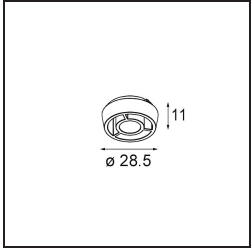

Remark

- This is not a complete product. Pista track 48V system required.
 - Para instalaciones sin dimmer, se recomienda utilizar luminarias de 1-10 V.
-

TM30 & CRI diagram

Light distribution & beam diagram

Diagrams

Accesorios Opticos

14191032 Honeycomb 26 Black Matt

14192032 Snoot 26 Black Matt

14193032 Crossblade 26 Black Matt

Choose a required accessory