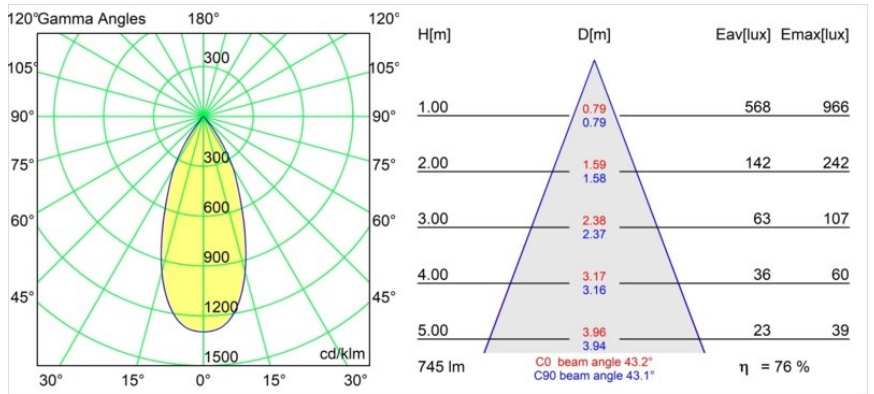

Light distribution & beam diagram