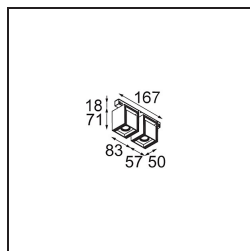

Date
Customer
Project
Type

*Rektor Track 48V Adjustable 57x50 2x LED 3000K Flood 1-10V Black Structure*

With a name derived from the Latin word for “ruler”, the Rektor family has all the qualities of a leader. Strong, guiding, and arguably a good listener. Winner of the 2014 Henry Van de Velde design award, Rektor is an orientable downlighter that showcases the distinguished effects of right angles and accented light direction.

### Specifications

Material	13621632
Light Source Type	LED
LED Type	BRIDGELUX V6 HD G8
LED technology	LED COB
CRI	Min. 90
Colour Temperature	3000K
Lifetime	L90B10 @50,000 Hours
Lamp Included	Yes
Number of Light Sources	2
CIE flux code	98 100 100 100 76
Binning (SDCM)	2
Light Direction	Down
Optic	Reflector
Measured beam angle (°)	43.2
Input Voltage	48Vdc
Luminaire power (W)	13.0
Electrical Class	III
IP Rating	20
Glow wire rating (°C)	960
Dimming Protocol	1-10V
Indoor/Outdoor	Indoor
Application	Ceiling, Wall
Adjustability	H 365° V -110°/+110°
Distance to Lighted Object (m)	0,1
Primary Colour & Primary Finish	Black, Structure
Gross weight (g)	660.0
Luminous flux per lamp (lm)	567
Efficacy (lm/W)	73
Glare rating	22
Remark	<ul style="list-style-type: none"> <li>• This is not a complete product. Pista track 48V system required.</li> <li>• For installations without dimmer, it is recommended to use 1-10 V luminaires.</li> </ul>