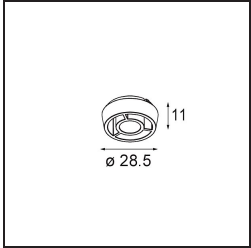

Date
Customer
Project
Type

*Rektor Track 48V Adjustable 57x50 2x LED 3000K Flood 1-10V Black Structure*

With a name derived from the Latin word for “ruler”, the Rektor family has all the qualities of a leader. Strong, guiding, and arguably a good listener. Winner of the 2014 Henry Van de Velde design award, Rektor is an orientable downlighter that showcases the distinguished effects of right angles and accented light direction.

### Specifications

Material	13621632
Light Source Type	LED
LED Type	BRIDGELUX V6 HD G8
LED technology	LED COB
CRI	Min. 90
Colour Temperature	3000K
Lifetime	L90B10 @50,000 Hours
Lamp Included	Yes
Number of Light Sources	2
CIE flux code	98 100 100 100 76
Binning (SDCM)	2
Light Direction	Down
Optic	Reflector
Measured beam angle (°)	43.2
Input Voltage	48Vdc
Luminaire power (W)	13.0
Electrical Class	III
IP Rating	20
Glow wire rating (°C)	960
Dimming Protocol	1-10V
Indoor/Outdoor	Indoor
Application	Ceiling, Wall
Adjustability	H 365° V -110°/+110°
Distance to Lighted Object (m)	0,1
Primary Colour & Primary Finish	Black, Structure
Gross weight (g)	660.0
Luminous flux per lamp (lm)	567
Efficacy (lm/W)	73
Glare rating	22
Remark	<ul style="list-style-type: none"> <li>• This is not a complete product. Pista track 48V system required.</li> <li>• For installations without dimmer, it is recommended to use 1-10 V luminaires.</li> </ul>

**TM30 & CRI diagram**

**Light distribution & beam diagram**

Diagrams

*Optical Accessories*

**14191032** Honeycomb 26 Black Matt

**14192032** Snoot 26 Black Matt

**14193032** Crossblade 26 Black Matt

Choose a required accessory