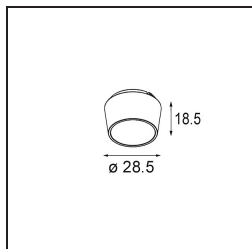

14192032 Snoot 26 Black Matt