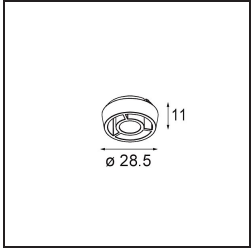

Specifications

| | |
|---------------------------------|---|
| Material | 13621609 |
| Light Source Type | LED |
| LED Type | BRIDGELUX V6 HD G8 |
| LED technology | LED COB |
| CRI | Min. 90 |
| Colour Temperature | 3000K |
| Lifetime | L90B10 @50,000 Hours |
| Lamp Included | Yes |
| Number of Light Sources | 2 |
| CIE flux code | 97 99 100 100 78 |
| Binning (SDCM) | 2 |
| Light Direction | Down |
| Optic | Reflector |
| Measured beam angle (°) | 43.2 |
| Input Voltage | 48Vdc |
| Luminaire power (W) | 13.0 |
| Electrical Class | III |
| IP Rating | 20 |
| Glow wire rating (°C) | 960 |
| Dimming Protocol | 1-10V |
| Indoor/Outdoor | Indoor |
| Application | Ceiling, Wall |
| Adjustability | H 365° V -110°/+110° |
| Distance to Lighted Object (m) | 0,1 |
| Primary Colour & Primary Finish | White, Structure |
| Gross weight (g) | 660.0 |
| Luminous flux per lamp (lm) | 579 |
| Efficacy (lm/W) | 74 |
| Glare rating | 22 |
| Remark | <ul style="list-style-type: none"> • This is not a complete product. Pista track 48V system required. • For installations without dimmer, it is recommended to use 1-10 V luminaires. |

TM30 & CRI diagram

Light distribution & beam diagram

Optical Accessories

14191032 Honeycomb 26 Black Matt

14192032 Snoot 26 Black Matt

14193032 Crossblade 26 Black Matt

Choose a required accessory