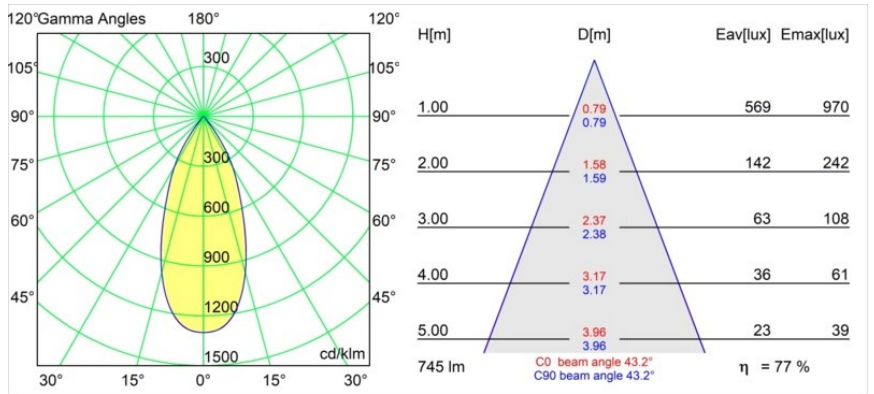

Light distribution & beam diagram