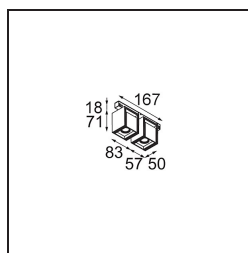

Rektor Track 48V Adjustable 57x50 2x LED 3000K Flood 1-10V White Structure

With a name derived from the Latin word for “ruler”, the Rektor family has all the qualities of a leader. Strong, guiding, and arguably a good listener. Winner of the 2014 Henry Van de Velde design award, Rektor is an orientable downlighter that showcases the distinguished effects of right angles and accented light direction.

Specifications

| | |
|---------------------------------|---|
| Material | 13621609 |
| Light Source Type | LED |
| LED Type | BRIDGELUX V6 HD G8 |
| LED technology | LED COB |
| CRI | Min. 90 |
| Colour Temperature | 3000K |
| Lifetime | L90B10 @50,000 Hours |
| Lamp Included | Yes |
| Number of Light Sources | 2 |
| CIE flux code | 97 99 100 100 78 |
| Binning (SDCM) | 2 |
| Light Direction | Down |
| Optic | Reflector |
| Measured beam angle (°) | 43.2 |
| Input Voltage | 48Vdc |
| Luminaire power (W) | 13.0 |
| Electrical Class | III |
| IP Rating | 20 |
| Glow wire rating (°C) | 960 |
| Dimming Protocol | 1-10V |
| Indoor/Outdoor | Indoor |
| Application | Ceiling, Wall |
| Adjustability | H 365° V -110°/+110° |
| Distance to Lighted Object (m) | 0,1 |
| Primary Colour & Primary Finish | White, Structure |
| Gross weight (g) | 660.0 |
| Luminous flux per lamp (lm) | 579 |
| Efficacy (lm/W) | 74 |
| Glare rating | 22 |
| Remark | <ul style="list-style-type: none"> • This is not a complete product. Pista track 48V system required. • For installations without dimmer, it is recommended to use 1-10 V luminaires. |