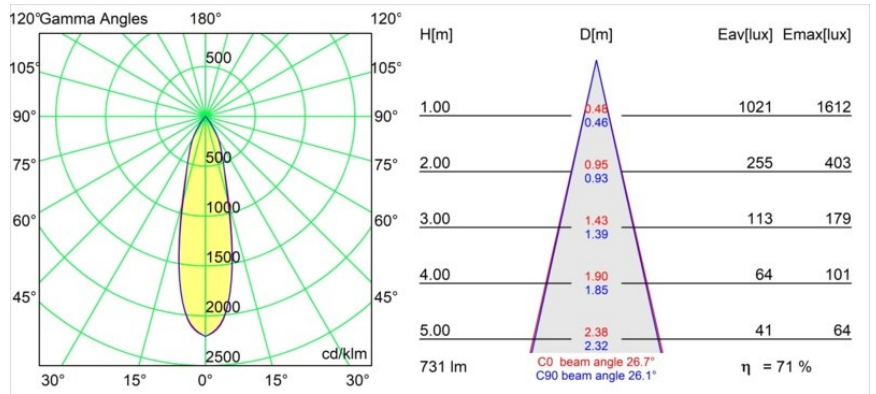

Light distribution & beam diagram