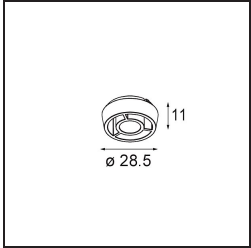

Date
Customer
Project
Type

Rektor Track 48V Adjustable 57x50 2x LED 2700K Medium 1-10V Black Structure

With a name derived from the Latin word for “ruler”, the Rektor family has all the qualities of a leader. Strong, guiding, and arguably a good listener. Winner of the 2014 Henry Van de Velde design award, Rektor is an orientable downlighter that showcases the distinguished effects of right angles and accented light direction.

Specifications

Material	13621432
Light Source Type	LED
LED Type	BRIDGELUX V6 HD G8
LED technology	LED COB
CRI	Min. 90
Colour Temperature	2700K
Lifetime	L90B10 @50,000 Hours
Lamp Included	Yes
Number of Light Sources	2
CIE flux code	98 99 100 100 72
Binning (SDCM)	2
Light Direction	Down
Optic	Reflector
Measured beam angle (°)	26.7
Input Voltage	48Vdc
Luminaire power (W)	13.0
Electrical Class	III
IP Rating	20
Glow wire rating (°C)	960
Dimming Protocol	1-10V
Indoor/Outdoor	Indoor
Application	Ceiling, Wall
Adjustability	H 365° V -110°/+110°
Distance to Lighted Object (m)	0,1
Primary Colour & Primary Finish	Black, Structure
Gross weight (g)	660.0
Luminous flux per lamp (lm)	526
Efficacy (lm/W)	67
Glare rating	20
Remark	<ul style="list-style-type: none"> • This is not a complete product. Pista track 48V system required. • For installations without dimmer, it is recommended to use 1-10 V luminaires.

TM30 & CRI diagram

Light distribution & beam diagram

Optical Accessories

14191032 Honeycomb 26 Black Matt

14192032 Snoot 26 Black Matt

14193032 Crossblade 26 Black Matt

Choose a required accessory