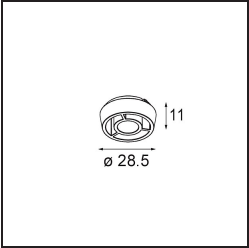

Rektor Track 48V Adjustable 57x50 2x LED 2700K Medium 1-10V White Structure

With a name derived from the Latin word for “ruler”, the Rektor family has all the qualities of a leader. Strong, guiding, and arguably a good listener. Winner of the 2014 Henry Van de Velde design award, Rektor is an orientable downlighter that showcases the distinguished effects of right angles and accented light direction.

Specifications

Material	13621409
Light Source Type	LED
LED Type	BRIDGELUX V6 HD G8
LED technology	LED COB
CRI	Min. 90
Colour Temperature	2700K
Lifetime	L90B10 @50,000 Hours
Lamp Included	Yes
Number of Light Sources	2
CIE flux code	95 98 100 100 77
Binning (SDCM)	2
Light Direction	Down
Optic	Reflector
Measured beam angle (°)	26.8
Input Voltage	48Vdc
Luminaire power (W)	13.0
Electrical Class	III
IP Rating	20
Glow wire rating (°C)	960
Dimming Protocol	1-10V
Indoor/Outdoor	Indoor
Application	Ceiling, Wall
Adjustability	H 365° V -110°/+110°
Distance to Lighted Object (m)	0,1
Primary Colour & Primary Finish	White, Structure
Gross weight (g)	660.0
Luminous flux per lamp (lm)	565
Efficacy (lm/W)	72
Glare rating	22
Remark	<ul style="list-style-type: none"> • This is not a complete product. Pista track 48V system required. • For installations without dimmer, it is recommended to use 1-10 V luminaires.

TM30 & CRI diagram

Light distribution & beam diagram

Optical Accessories

14191032 Honeycomb 26 Black Matt

14192032 Snoot 26 Black Matt

14193032 Crossblade 26 Black Matt

Choose a required accessory