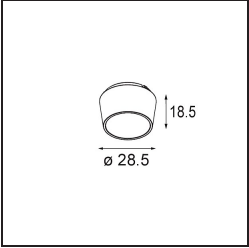

Specifications

Material	13621409
Light Source Type	LED
LED Type	BRIDGELUX V6 HD G8
LED technology	LED COB
CRI	Min. 90
Colour Temperature	2700K
Lifetime	L90B10 @50,000 Hours
Lamp Included	Yes
Number of Light Sources	2
CIE flux code	95 98 100 100 77
Binning (SDCM)	2
Light Direction	Down
Optic	Reflector
Measured beam angle (°)	26.8
Input Voltage	48Vdc
Luminaire power (W)	13.0
Electrical Class	III
IP Rating	20
Glow wire rating (°C)	960
Dimming Protocol	1-10V
Indoor/Outdoor	Indoor
Application	Ceiling, Wall
Adjustability	H 365° V -110°/+110°
Distance to Lighted Object (m)	0,1
Primary Colour & Primary Finish	White, Structure
Gross weight (g)	660.0
Luminous flux per lamp (lm)	565
Efficacy (lm/W)	72
Glare rating	22
Remark	<ul style="list-style-type: none"> • This is not a complete product. Pista track 48V system required. • For installations without dimmer, it is recommended to use 1-10 V luminaires.

TM30 & CRI diagram

Light distribution & beam diagram

Optical Accessories

14191032 Honeycomb 26 Black Matt

14192032 Snoot 26 Black Matt

14193032 Crossblade 26 Black Matt

Choose a required accessory