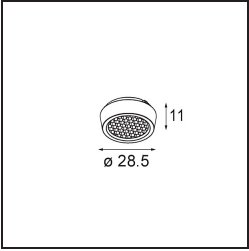

Rektor Track 48V Adjustable 57x50 2x LED 2700K Medium 1-10V White Structure

With a name derived from the Latin word for “ruler”, the Rektor family has all the qualities of a leader. Strong, guiding, and arguably a good listener. Winner of the 2014 Henry Van de Velde design award, Rektor is an orientable downlighter that showcases the distinguished effects of right angles and accented light direction.

Specifications

Material	13621409
Light Source Type	LED
LED Type	BRIDGELUX V6 HD G8
LED technology	LED COB
CRI	Min. 90
Colour Temperature	2700K
Lifetime	L90B10 @50,000 Hours
Lamp Included	Yes
Number of Light Sources	2
CIE flux code	95 98 100 100 77
Binning (SDCM)	2
Light Direction	Down
Optic	Reflector
Measured beam angle (°)	26.8
Input Voltage	48Vdc
Luminaire power (W)	13.0
Electrical Class	III
IP Rating	20
Glow wire rating (°C)	960
Dimming Protocol	1-10V
Indoor/Outdoor	Indoor
Application	Ceiling, Wall
Adjustability	H 365° V -110°/+110°
Distance to Lighted Object (m)	0,1
Primary Colour & Primary Finish	White, Structure
Gross weight (g)	660.0
Luminous flux per lamp (lm)	565
Efficacy (lm/W)	72
Glare rating	22
Remark	<ul style="list-style-type: none"> • This is not a complete product. Pista track 48V system required. • For installations without dimmer, it is recommended to use 1-10 V luminaires.

TM30 & CRI diagram

Light distribution & beam diagram

Optical Accessories

14191032 Honeycomb 26 Black Matt

14192032 Snoot 26 Black Matt

14193032 Crossblade 26 Black Matt

Choose a required accessory