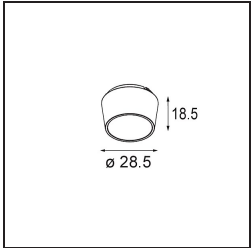

14192032 Snoot 26 Black Matt